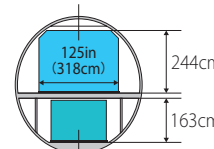

18 at 467 ft³ each 8,406ft³ (237,6m³)
1 at 554 ft³ 554ft³ (15,68m³) ★
2 at 420 ft³ each 840ft³ (23,79m³) ★★
1 at 607 ft³ 607ft³ (17,19m³) ★★★

Main deck volume 10,407ft³ (294,26m³)

13 contoured pallets 96-x125-in(244-x318-cm)
3 contoured pallets 88-x125-in(224-x318-cm)

13 at 607 ft³ each 7,891ft³ (223,45m³)
1 at 554 ft³ 554ft³ (15,68m³) ★
2 at 420 ft³ each 840ft³ (23,79m³) ★★
Main deck volume 9,285ft³ (262,92m³)

■ Lower Deck

7 pallets 96-x125-in (244-x318-cm)
1 Container 96-x60.4-in (244-x153-cm)

1 LD-4 at 200 ft³ 200ft³ (5,66m³)
7 pallets at 407 ft³ each 2,849ft³ (80,68m³)
Bulk volume 430ft³ (12,18m³)
Lower hold volume 3,479ft³ (98,52m³)

15 Containers 96-x60.4-in(244-x153-cm)

15 LD-4s at 200 ft³ each 3,000ft³ (84,95m³)
Bulk volume 430ft³ (12,18m³)
Lower hold volume 3,430ft³ (97,13m³)

■ Cross Section

Side-by-side main deck loading
88-x125-x96-in pallet or container
(224-x318-x244-cm)

Transverse main deck loading
88-or 96-x125-x96-in pallet or container
(224-or 244-x318-x244-cm)

88-or 96-x125-x64-in pallet or container(224-or 244-x318-x163-cm)