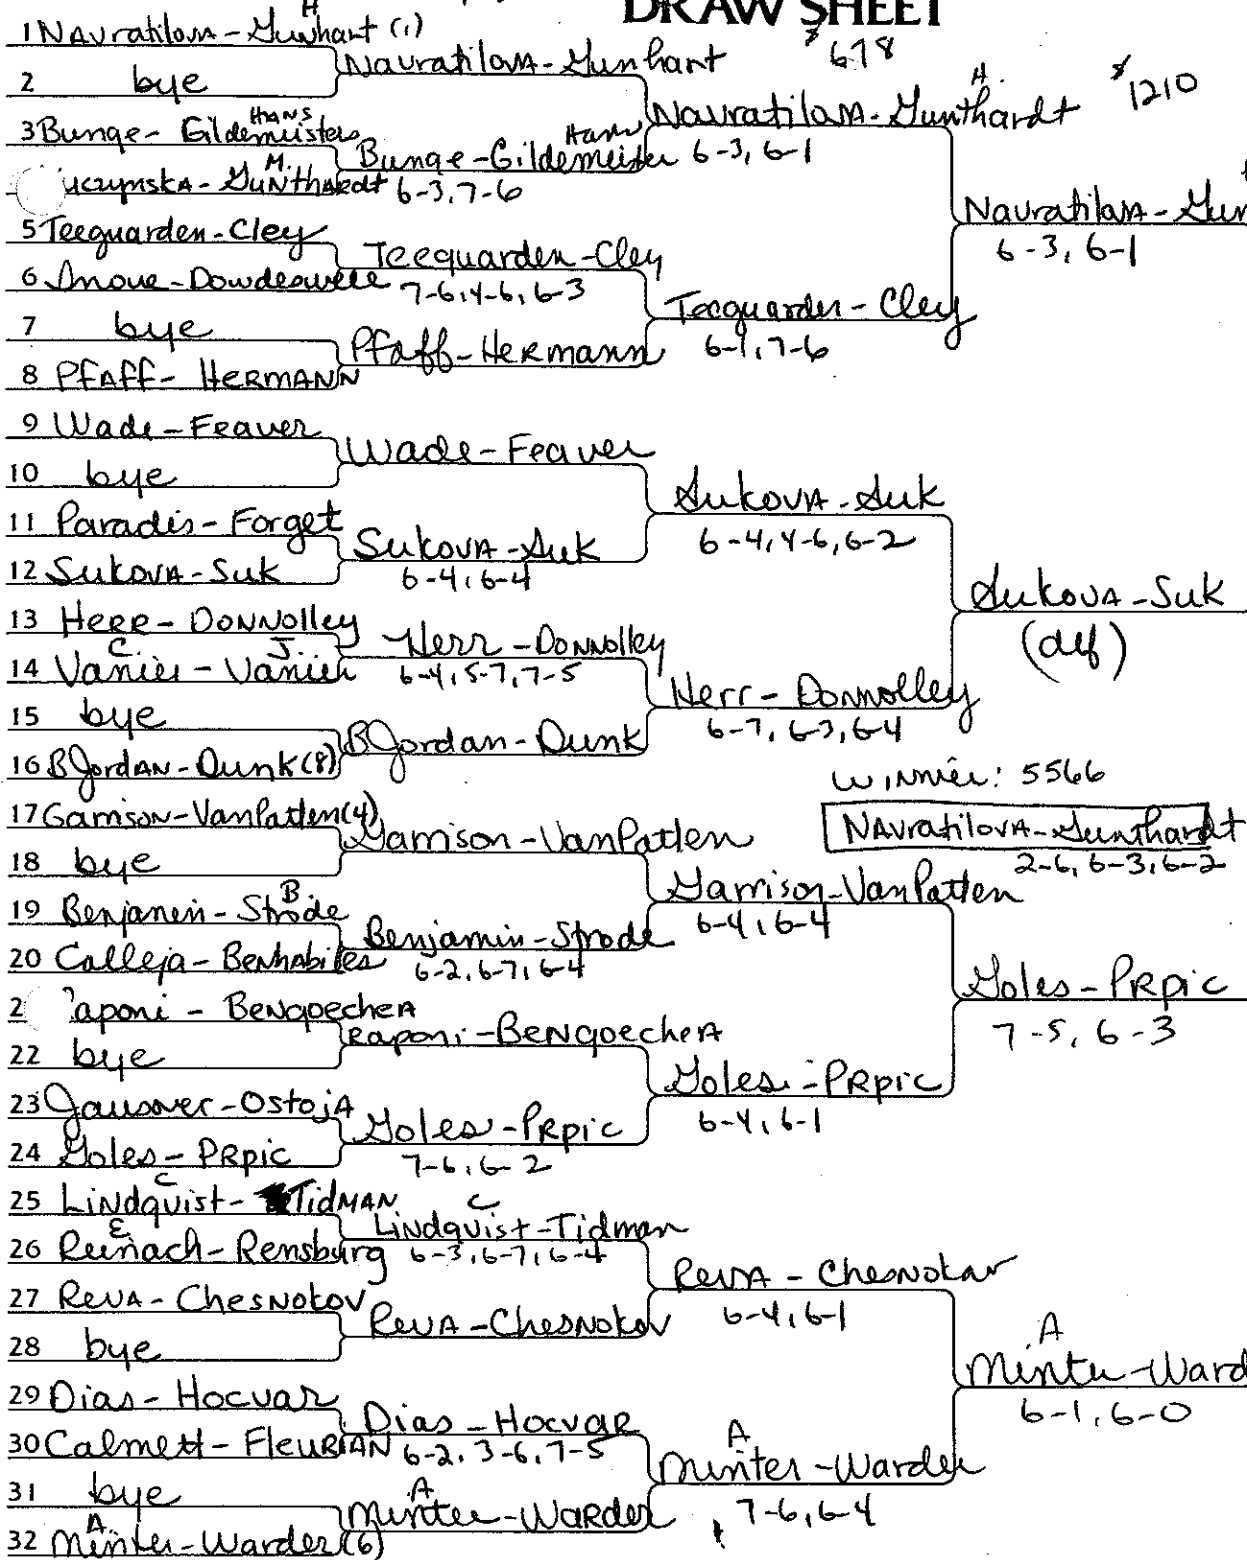

$290

DRAW SHEET

1984
Navratilova - Munthardt
6-4, 7-6 (10-8)

winner: 5566
Navratilova - Munthardt
2-6, 6-3, 6-2

Navratilova - Munthardt
WINNER 6-4, 6-1
3388

Moles - Prpic
6-4, 6-4

SEEDS

1. 1 Navratilova - Munthardt ^H
2. 2 Inoue - Flach
3. 3 Bessett - Fibak
4. 4 Garrison - VanPatten
5. 5 Vanier - Bauer
6. 6 A Minter - Warder
7. 7 Smith - Giammalva
8. 8 Jordan - Ounk

PRIZE MONEY

WINNER	_____
RUNNER-UP	_____
3rd-4th	_____
5th-8th	_____
9th-16th	_____
17th-32nd	_____

EVENT French Open Mxd

SITE Paris, FRA

DATES May 23 - June 8, 1985

PL $800,000

DRAW 64 main

SURFACE clay