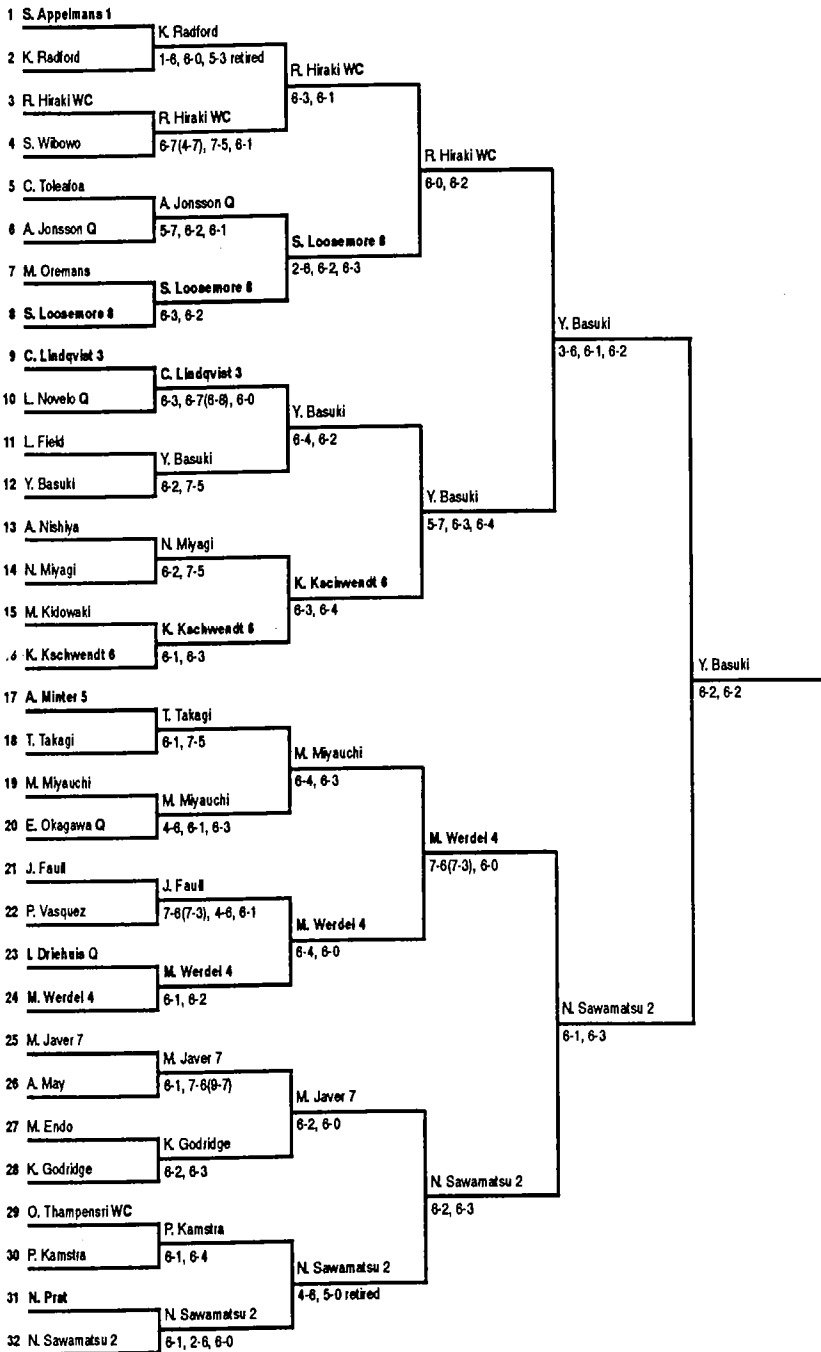

WTA

KRAET GENKAL FOODS
WORLD TOUR

VOLVO WOMEN'S OPEN

Pattaya City, Thailand

Dusit Resort Hotel

April 15-21, 1991

\$75,000

Surface: Hard/Outdoors

SINGLES	PRIZE MONEY	POINTS
Winner (1)	\$ 13,500	110
Finalist (1)	6,700	75
Semifinalists (2)	3,025	50
Quarterfinalists (4)	1,500	25
Round of 16 (8)	800	10
Round of 32 (16)	600	6

DOUBLES	PRIZE MONEY	POINTS
Winner (1)	\$ 4,500	110
Finalist (1)	3,000	75
Semifinalists (2)	1,500	50
Quarterfinalists (4)	750	25
Round of 16 (8)	375	10