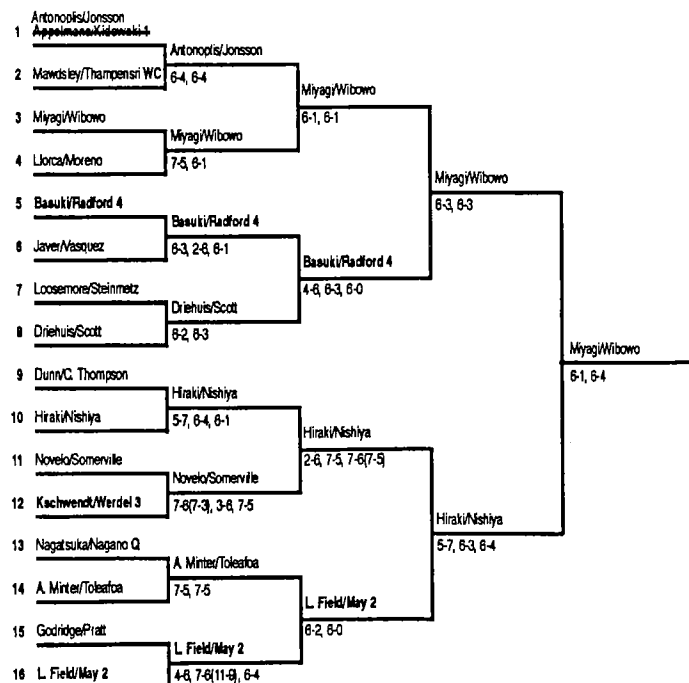

SINGLES	PRIZE MONEY	POINTS
Winner (1)	\$ 13,500	110
Finalist (1)	6,700	75
Semifinalists (2)	3,025	50
Quarterfinalists (4)	1,500	25
Round of 16 (8)	800	10
Round of 32 (16)	600	6

DOUBLES	PRIZE MONEY	POINTS
Winner (1)	\$ 4,500	110
Finalist (1)	3,000	75
Semifinalists (2)	1,500	50
Quarterfinalists (4)	750	25
Round of 16 (8)	375	10

Singles Seeds

1. S. Appelmans
2. N. Sawamatsu
3. C. Lindqvist
4. M. Werdel
5. A. Minter
6. K. Kschwendt
7. M. Javer
8. S. Loosemore

Doubles Seeds

1. Appelmans/Kidowaki
2. L. Field/May
3. Kschwendt/Werdel
4. Basuki/Radford