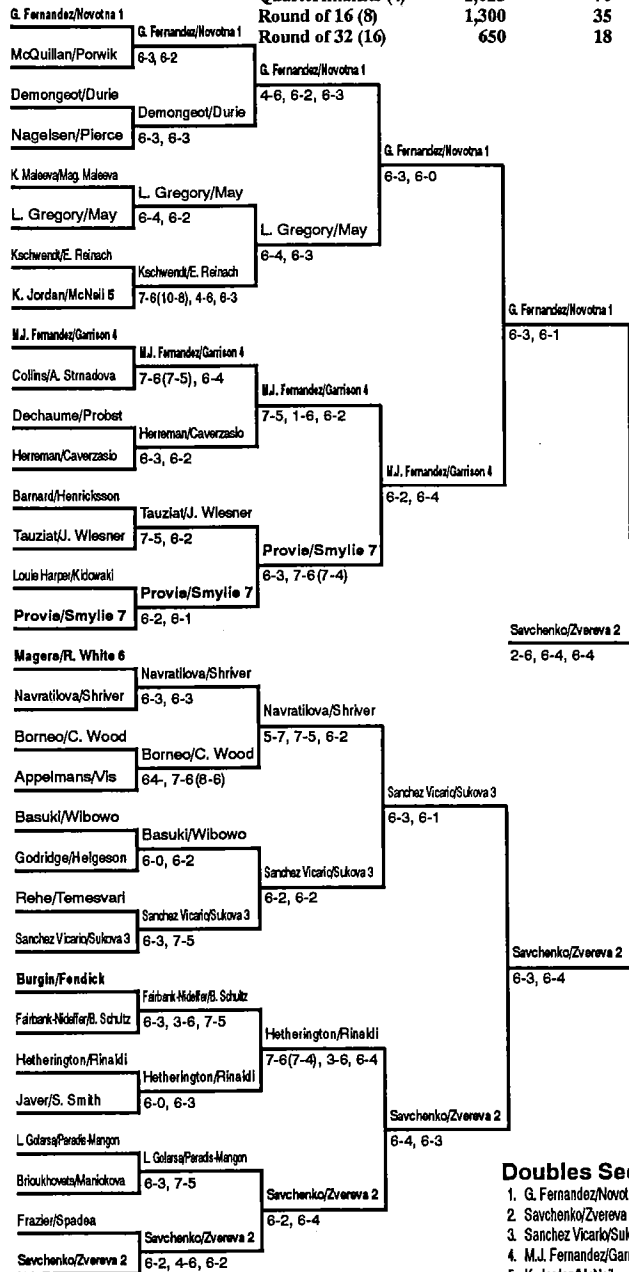

PILKINGTON GLASS LADIES CHAMPIONSHIPS - DOUBLES

Eastbourne, England
Devonshire Park
June 17-22, 1991
$350,000

Surface: Grass/Outdoors

DOUBLES	PRIZE MONEY	POINTS
Winner (1)	$ 21,000	300
Finalist (1)	10,500	210
Semifinalists (2)	5,250	135
Quarterfinalists (4)	2,625	70
Round of 16 (8)	1,300	35
Round of 32 (16)	650	18

Doubles Seeds

1. G. Fernandez/Novotna
2. Savchenko/Zvereva
3. Sanchez Vicario/Sukova
4. M.J. Fernandez/Garrison
5. K. Jordan/McNeil
6. Magers/R. White
7. Provia/Smylie
8. Burgin/Fendick