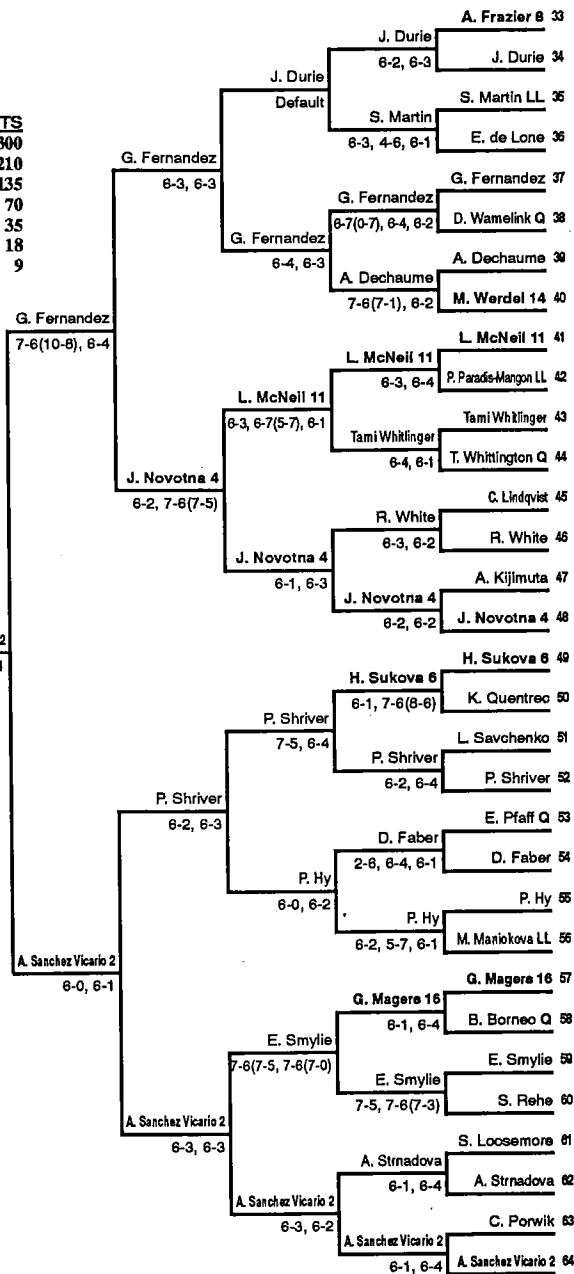

# PILKINGTON GLASS LADIES CHAMPIONSHIPS - SINGLES

Eastbourne, England  
Devonshire Park  
June 17-22, 1991

\$350,000

Surface: Grass/Outdoors

SINGLES	PRIZE MONEY	POINTS
Winner (1)	\$70,000	300
Finalist (1)	28,000	210
Semifinalists (2)	14,000	135
Quarterfinalists (4)	7,000	70
Round of 16 (8)	3,500	35
Round of 32 (16)	1,750	18
Round of 64 (32)	950	9

## Singles Seeds

1. M. Navratilova
2. A. Sanchez Vicario
3. M.J. Fernandez
4. J. Novotna
5. Z. Garrison
6. H. Sukova
7. N. Tauziat
8. A. Frazier
9. A. Smith
10. H. Kelesi
11. L. McNeil
12. R. McQuillan
13. J. Halard
14. M. Werdel
15. R. Fairbank-Nideffer
16. G. Magers