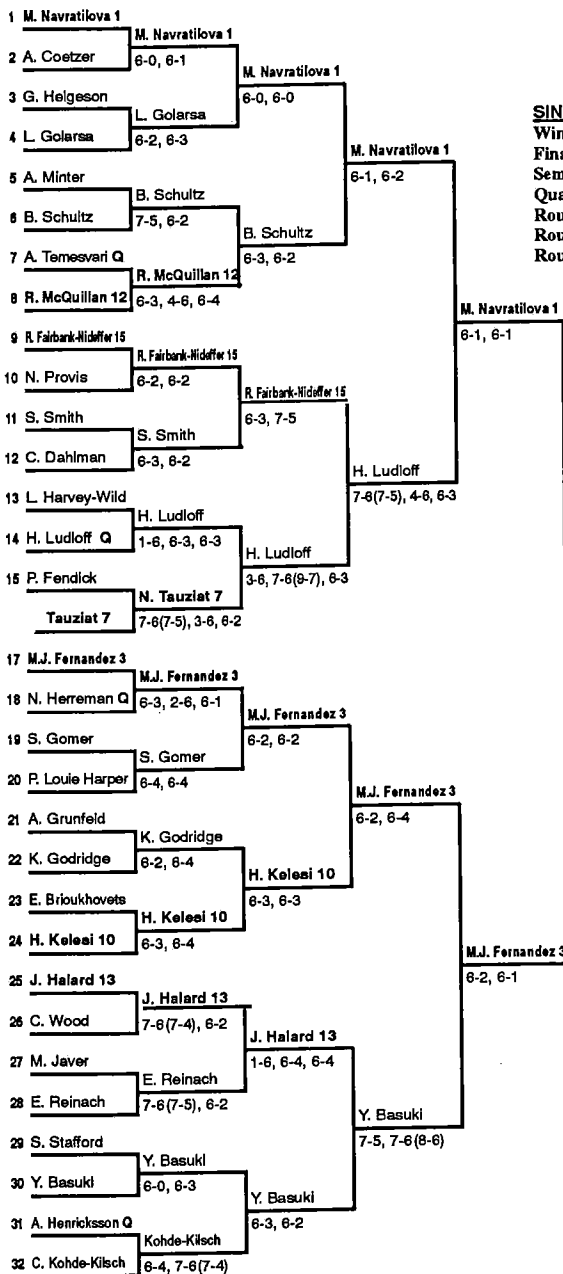

# PILKINGTON GLASS LADIES CHAMPIONSHIPS - SINGLES

Eastbourne, England  
Devonshire Park  
June 17-22, 1991

\$350,000

Surface: Grass/Outdoors

SINGLES	PRIZE MONEY	POINTS
Winner (1)	\$70,000	300
Finalist (1)	28,000	210
Semifinalists (2)	14,000	135
Quarterfinalists (4)	7,000	70
Round of 16 (8)	3,500	35
Round of 32 (16)	1,750	18
Round of 64 (32)	950	9

## Singles Seeds

1. M. Navratilova
2. A. Sanchez Vicario
3. M.J. Fernandez
4. J. Novotna
5. Z. Garrison
6. H. Sukova
7. N. Tauziat
8. A. Frazier
9. A. Smith
10. H. Kelesi
11. L. McNeil
12. R. McQuillan
13. J. Halard
14. M. Werdel
15. R. Fairbank-Nideffer
16. G. Magers