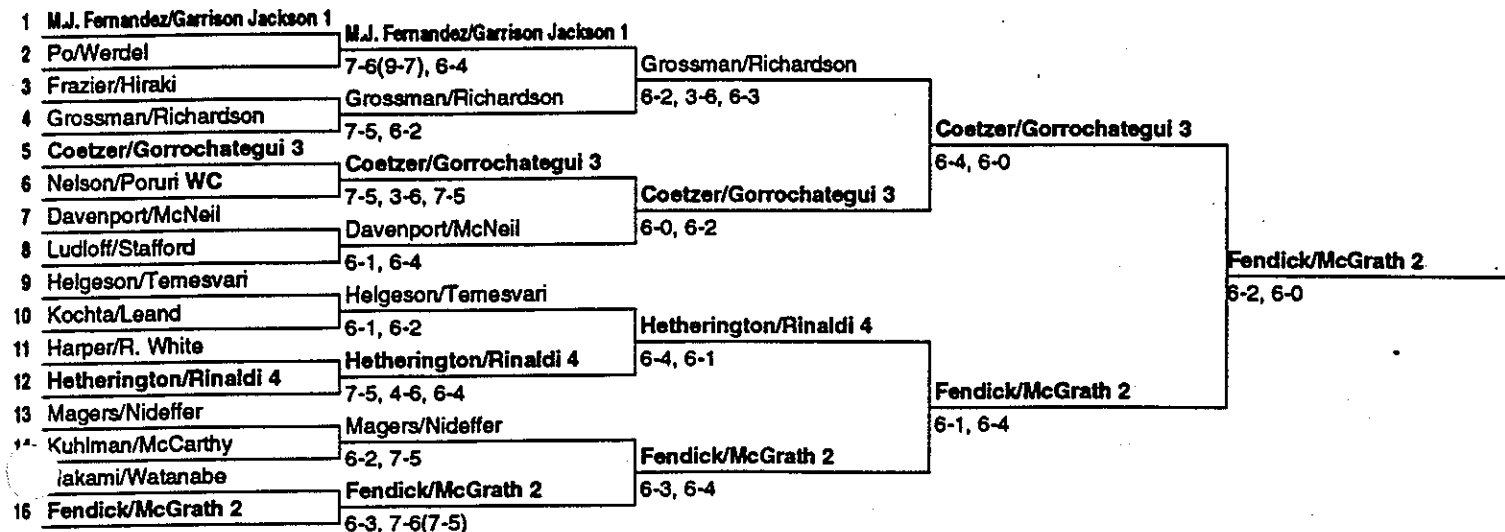

Doubles Seeds

1. M.J. Fernandez/Garrison Jackson
2. Fendick/McGrath
3. Coetzer/Gorrochategui
4. Hetherington/Rinaldi