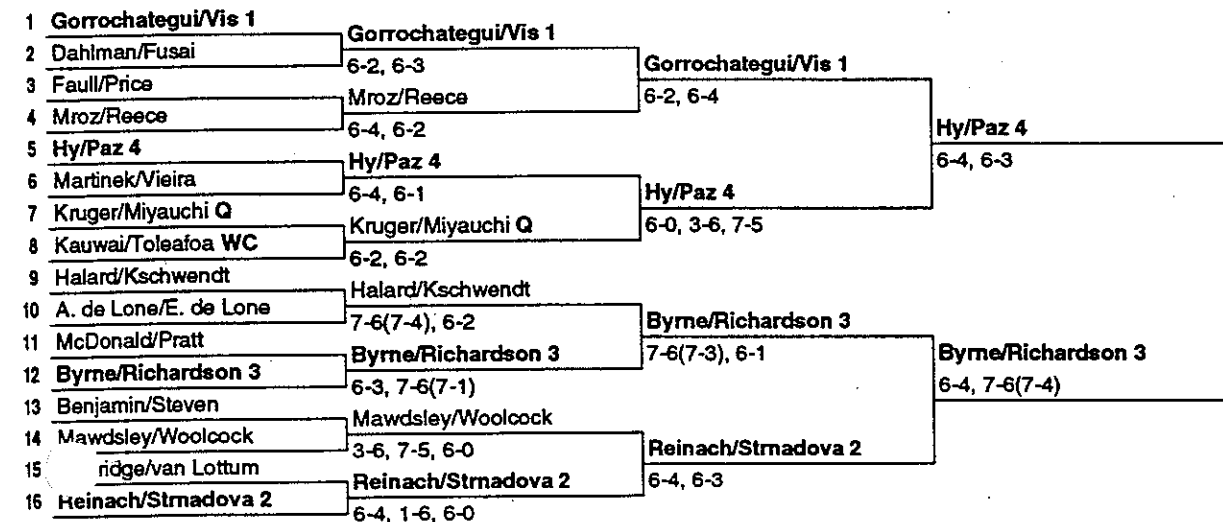

Doubles Seeds

1. Gorrochategui/Vis
2. Reinach/Strnadova
3. Byrne/Richardson
4. Hy/Paz