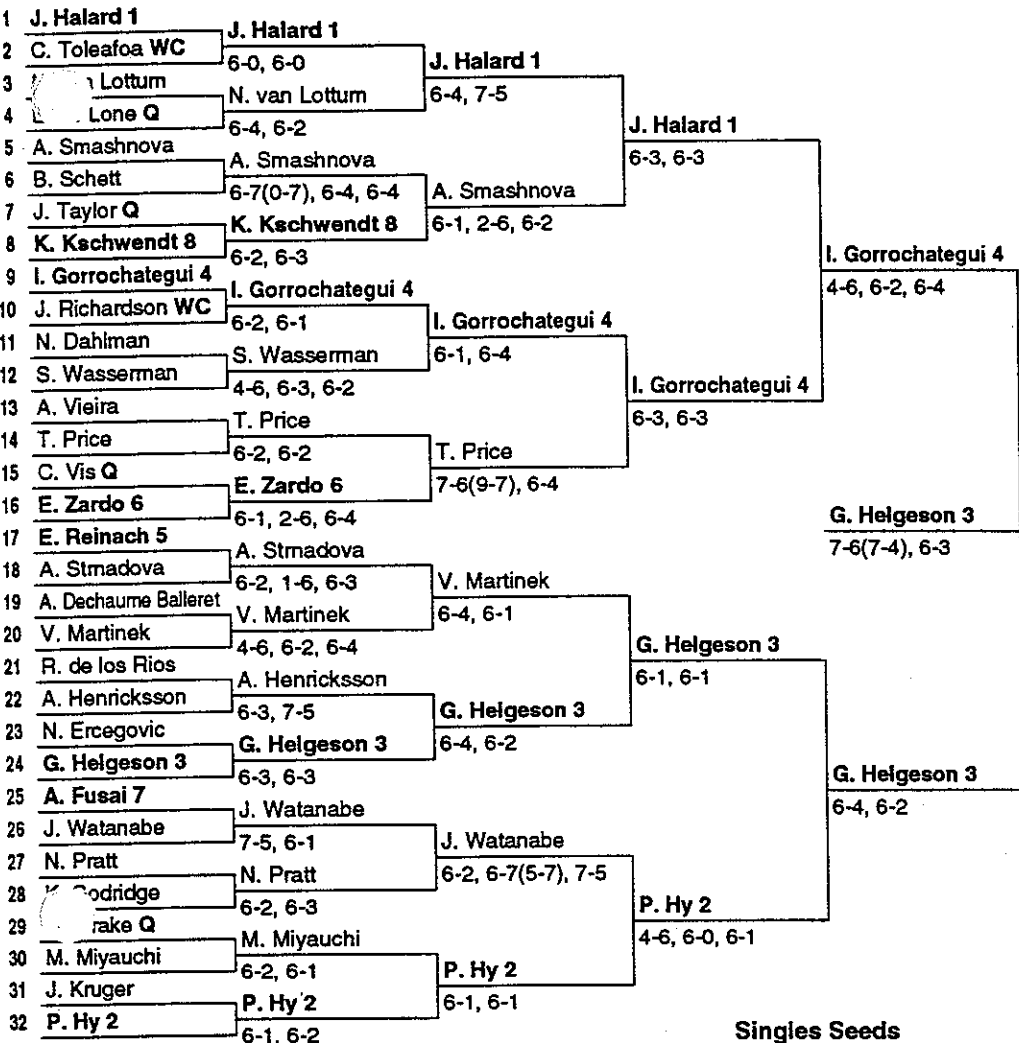

WTA TOUR AMWAY CLASSIC

Auckland, New Zealand
ASB Tennis Centre
January 31-February 6, 1994
$100,000
Surface: Plexi-Pave (Hard)/Outdoors

SINGLES	PRIZE MONEY
Winner (1)	$18,000
Finalist (1)	8,500
Semifinalists (2)	4,300
Quarterfinalists (4)	2,175
Round of 16 (8)	1,125
Round of 32 (16)	700

DOUBLES	PRIZE MONEY
Winner (1)	$6,000
Finalist (1)	3,500
Semifinalists (2)	2,000
Quarterfinalists (4)	1,000
Round of 16 (8)	500

QUALIFYING	PRIZE MONEY
5-8	$475
9-16	300
17-32	200

AMWAY CLASSIC SINGLES QUALIFYING

First round - M. Drake 1 d. (bye); L. Varmuzova d. R. Dive WC 6-0, 6-1; C. Benjamin d. C. Beaumont 6-1, 6-1; S. Peters d. M. Mroz 6-4, 6-2, 7-5; C. Vis 4 d. (bye); J. Steven d. G. McManus 6-2, 6-0; D. Scott d. R. Mawdsley 6-1, 6-1; J.A. Faull 8 d. N. Kaiwai 6-4, 6-3; A. Olivier 5 d. N. Cairns 6-1, 6-3; S. Reece WC d. A. Stephenson 6-3, 6-2; P. Gaspar d. D. Thomas 7-6(7-1), 6-0; E. de Lone 3 d. (bye); M. Paz 7 d. K. McDonald 7-5, 6-1; F. La'o d. G. Biggs 6-4, 1-6, 7-5; A. Woolcock d. A. de Lone 4-6, 6-4, 6-4; J. Taylor 2 d. (bye).

Second round - Drake 1 d. Varmuzova 6-1, 6-2; Benjamin d. Peters 4-6, 6-4, 6-2; Vis 4 d. Steven 6-2, 6-3; Faull 8 d. Scott 6-1, 6-1; Olivier 5 d. Reece 3-6, 6-1, 6-4; E. de Lone 3 d. Gaspar 6-1, 6-2; Paz 7 d. La'o 6-4, 6-2; Taylor 2 d. Woolcock 6-4, 6-2.

Third round - Drake 1 d. Benjamin 6-0, 6-3; Vis 4 d. Faull 8 2-6, 6-3, 6-4; E. de Lone 3 d. Olivier 5 4-6, 7-6(7-4), 6-1; Taylor 2 d. Paz 7 6-3, 7-6(8-6).

Singles Seeds

- J. Halard
- P. Hy
- G. Helgeson
- I. Gorrochategui
- E. Reinach
- E. Zardo
- A. Fusai
- K. Kschwendt