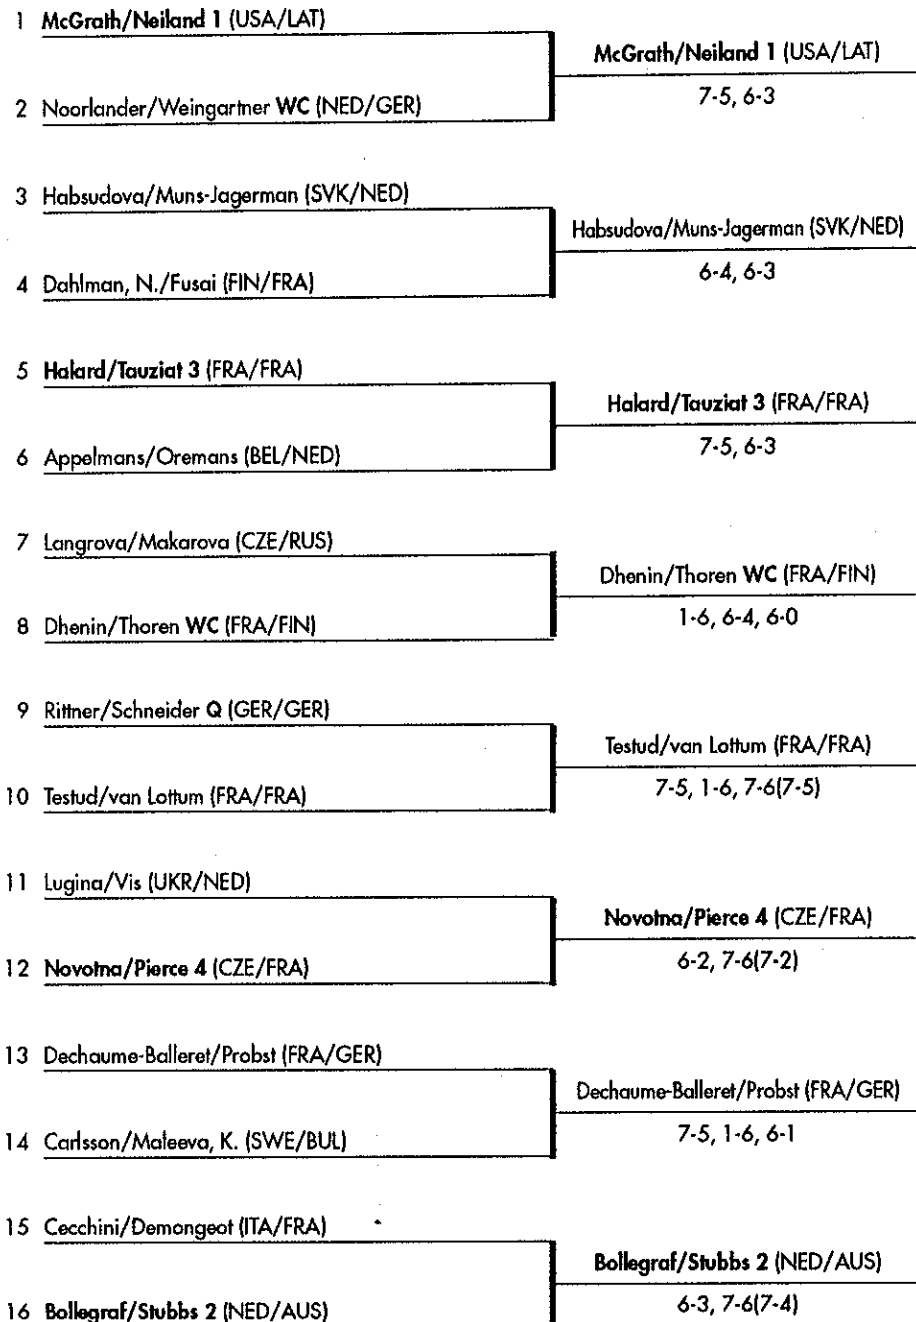

**FIRST ROUND**

Revised 2/27/95

**Open Gaz de France - Doubles**

Paris, France  
 Stade Pierre de Coubertin  
 February 14-19, 1995  
 \$430,000  
 Greenset Trophy/Indoor

**QUARTERFINALS**

**SEMIFINALS**

**FINAL**

SINGLES	PRIZE MONEY
Winner	\$23,500
Finalist	11,800
Semifinalists	7,860
Quarterfinalists	3,970
Round of 16	1,960

- SEEDS**
- 1 McGrath/Neiland (USA/LAT)
  - 2 Bollegraf/Stubbs (NED/AUS)
  - 3 Halard/Tauziat (FRA/FRA)
  - 4 Novotna/Pierce (CZE/FRA)