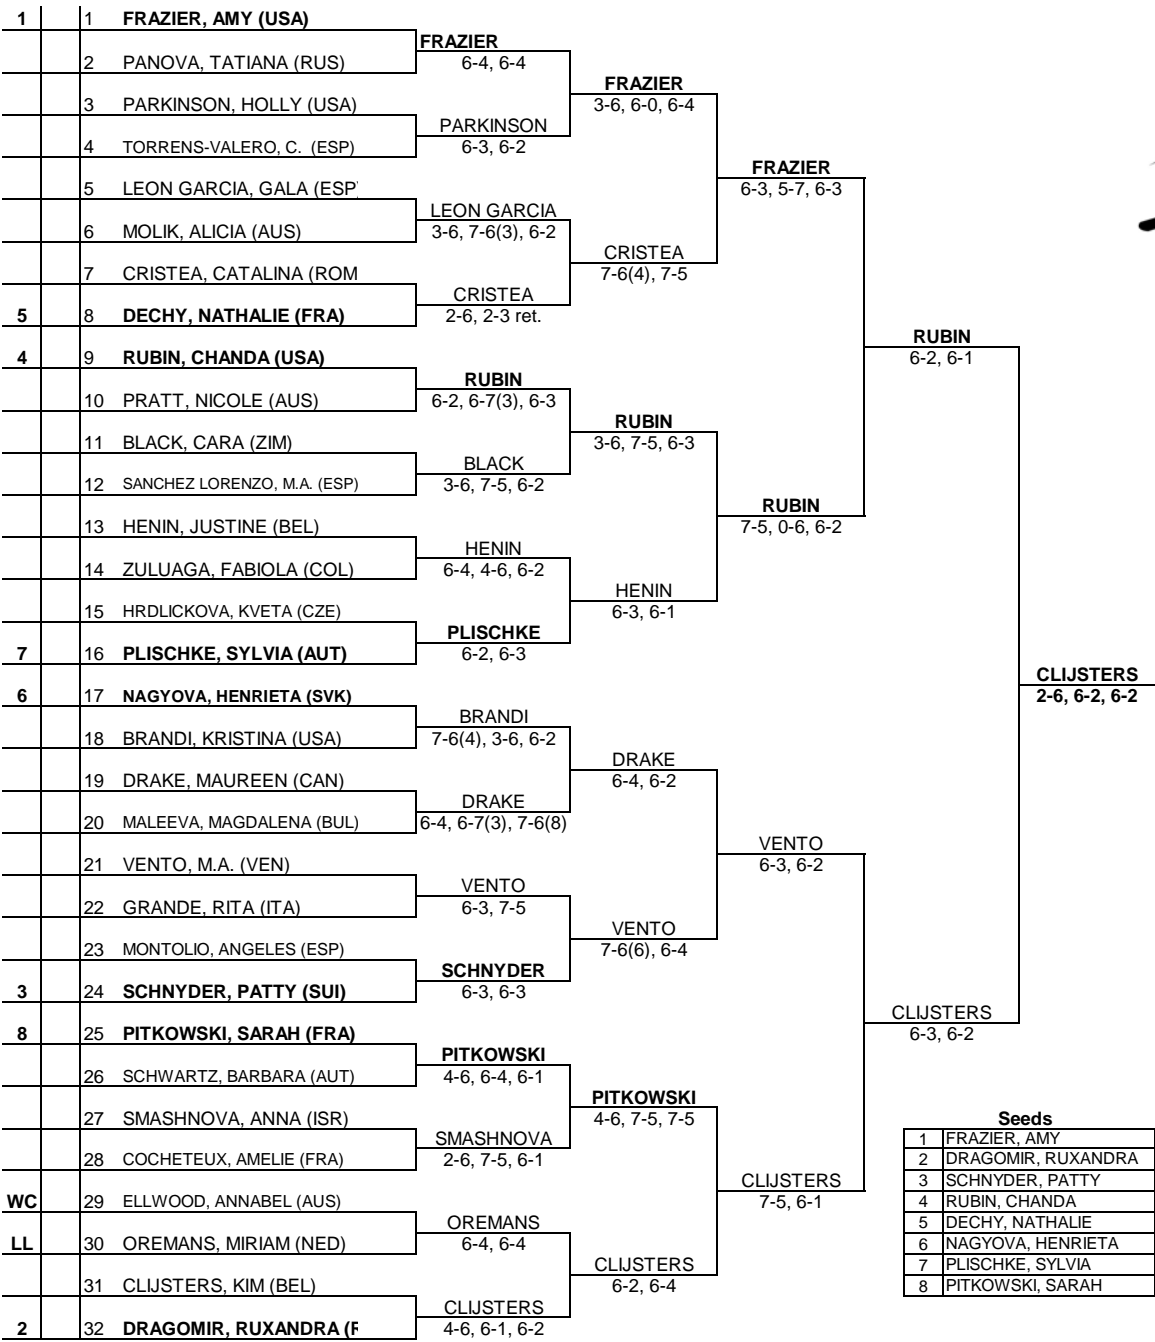

2000 ANZ Tasmanian Women's Internat'l
9-15 January, 2000

Tournament City: Hobart, Tasmania

Seeds	Rank
1	FRAZIER, AMY 19
2	DRAGOMIR, RUXANDRA 20
3	SCHNYDER, PATTY 21
4	RUBIN, CHANDA 22
5	DECHY, NATHALIE 26
6	NAGYOVA, HENRIETA 32
7	PLISCHKE, SYLVIA 35
8	PITKOWSKI, SARAH 36

Tournament: ANZ Tasmanian Women's Internat'l
 City: Hobart, Tasmania
 Main Draw Date: 9-15 January 2000
 Qualifying Date: 7-9 January 2000
 Prize Money: \$110,000
 Surface: Rebound Ace

Winner: \$16,000
 Finalist: \$8,000
 3rd-4th: \$4,400
 5th-8th: \$2,250
 9th-16th: \$1,100
 17th-32nd: \$850

GRANDE/LOIT
6-4, 4-6, 6-4

	Seeds	Rank
1	BLACK/ GRAHAM	93
2	CRISTEA/ DRAGOMIR	100
3	CALLENS/ SREBOTNIK	101
4	GRANDE/ LOIT	117

Last Direct Acceptance: _____

Sanex WTA Tour Director: GIULIA ORLANDI

Tournament: ANZ TASMANIAN WOMEN'S INTERNAT'L
 City: HOBART, TASMANIA, AUS
 Main Draw Date: 9-15 JANUARY 2000
 Qualifying Date: 7-9 JANUARY 2000
 Prize Money: \$110,000
 Surface: REBOUND ACE