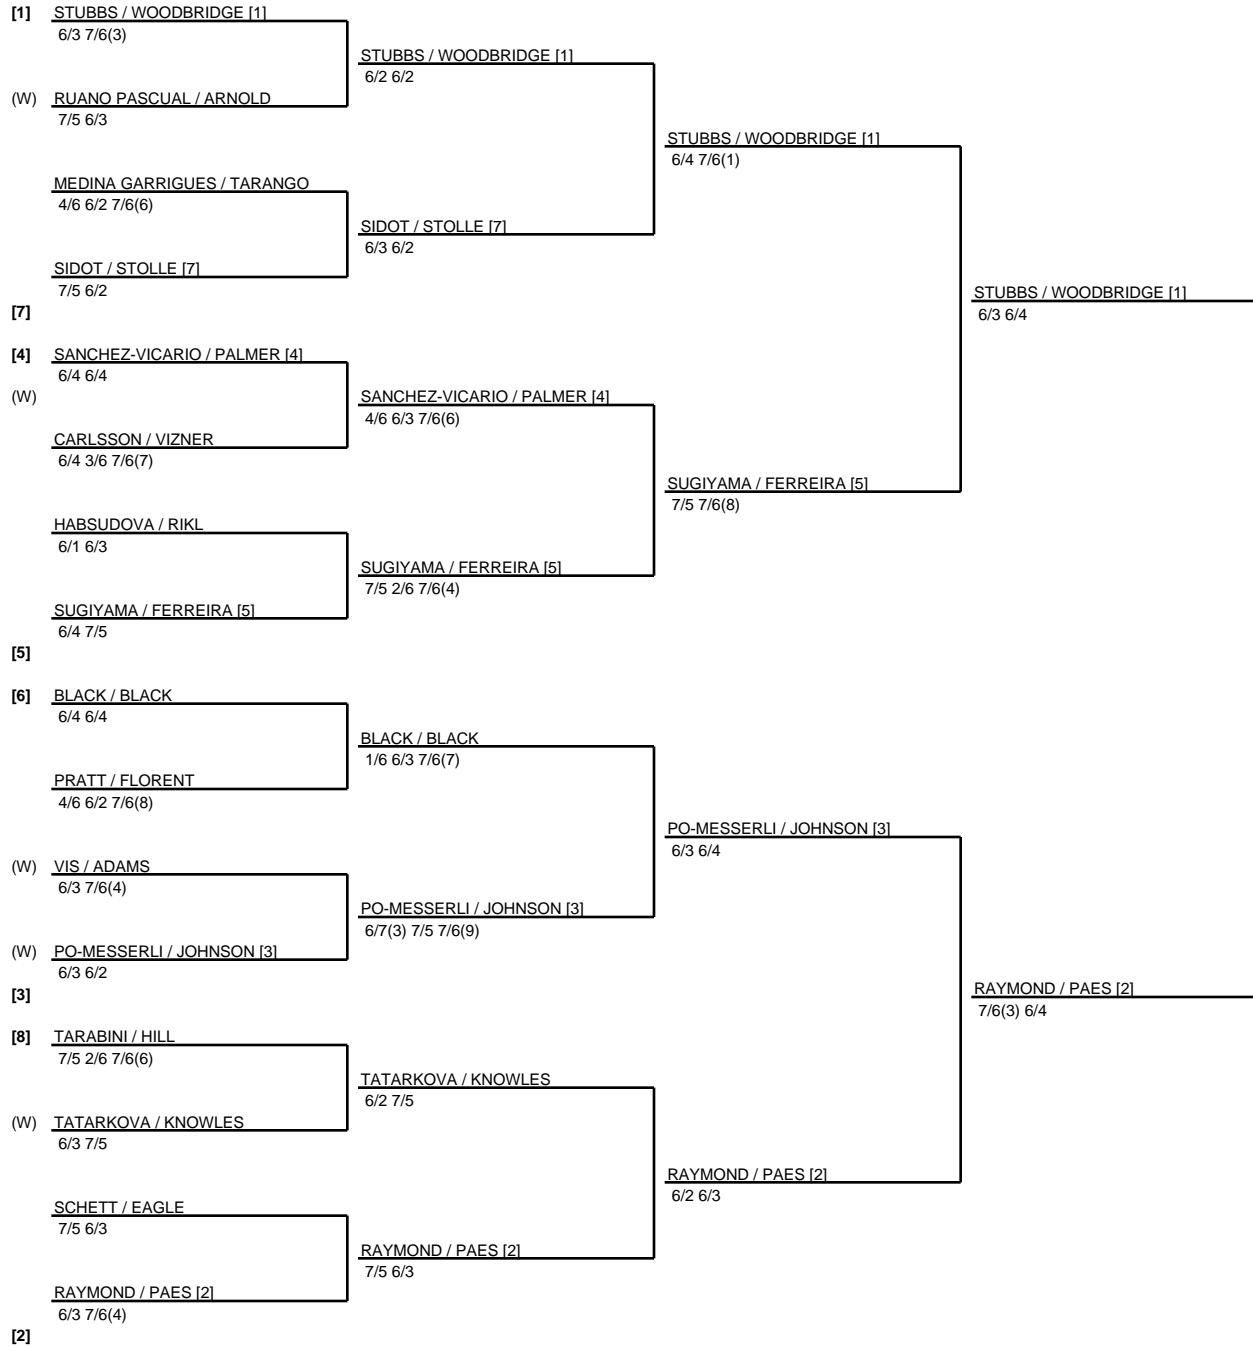

2001 US Open  
www.usopen.org

Champions: STUBBS (AUS) / WOODBRIDGE (AUS)  
6/4 5/7 7/6(9)

USOPEN.ORG  
PRINTABLE DRAWS  
PRESENTED BY: