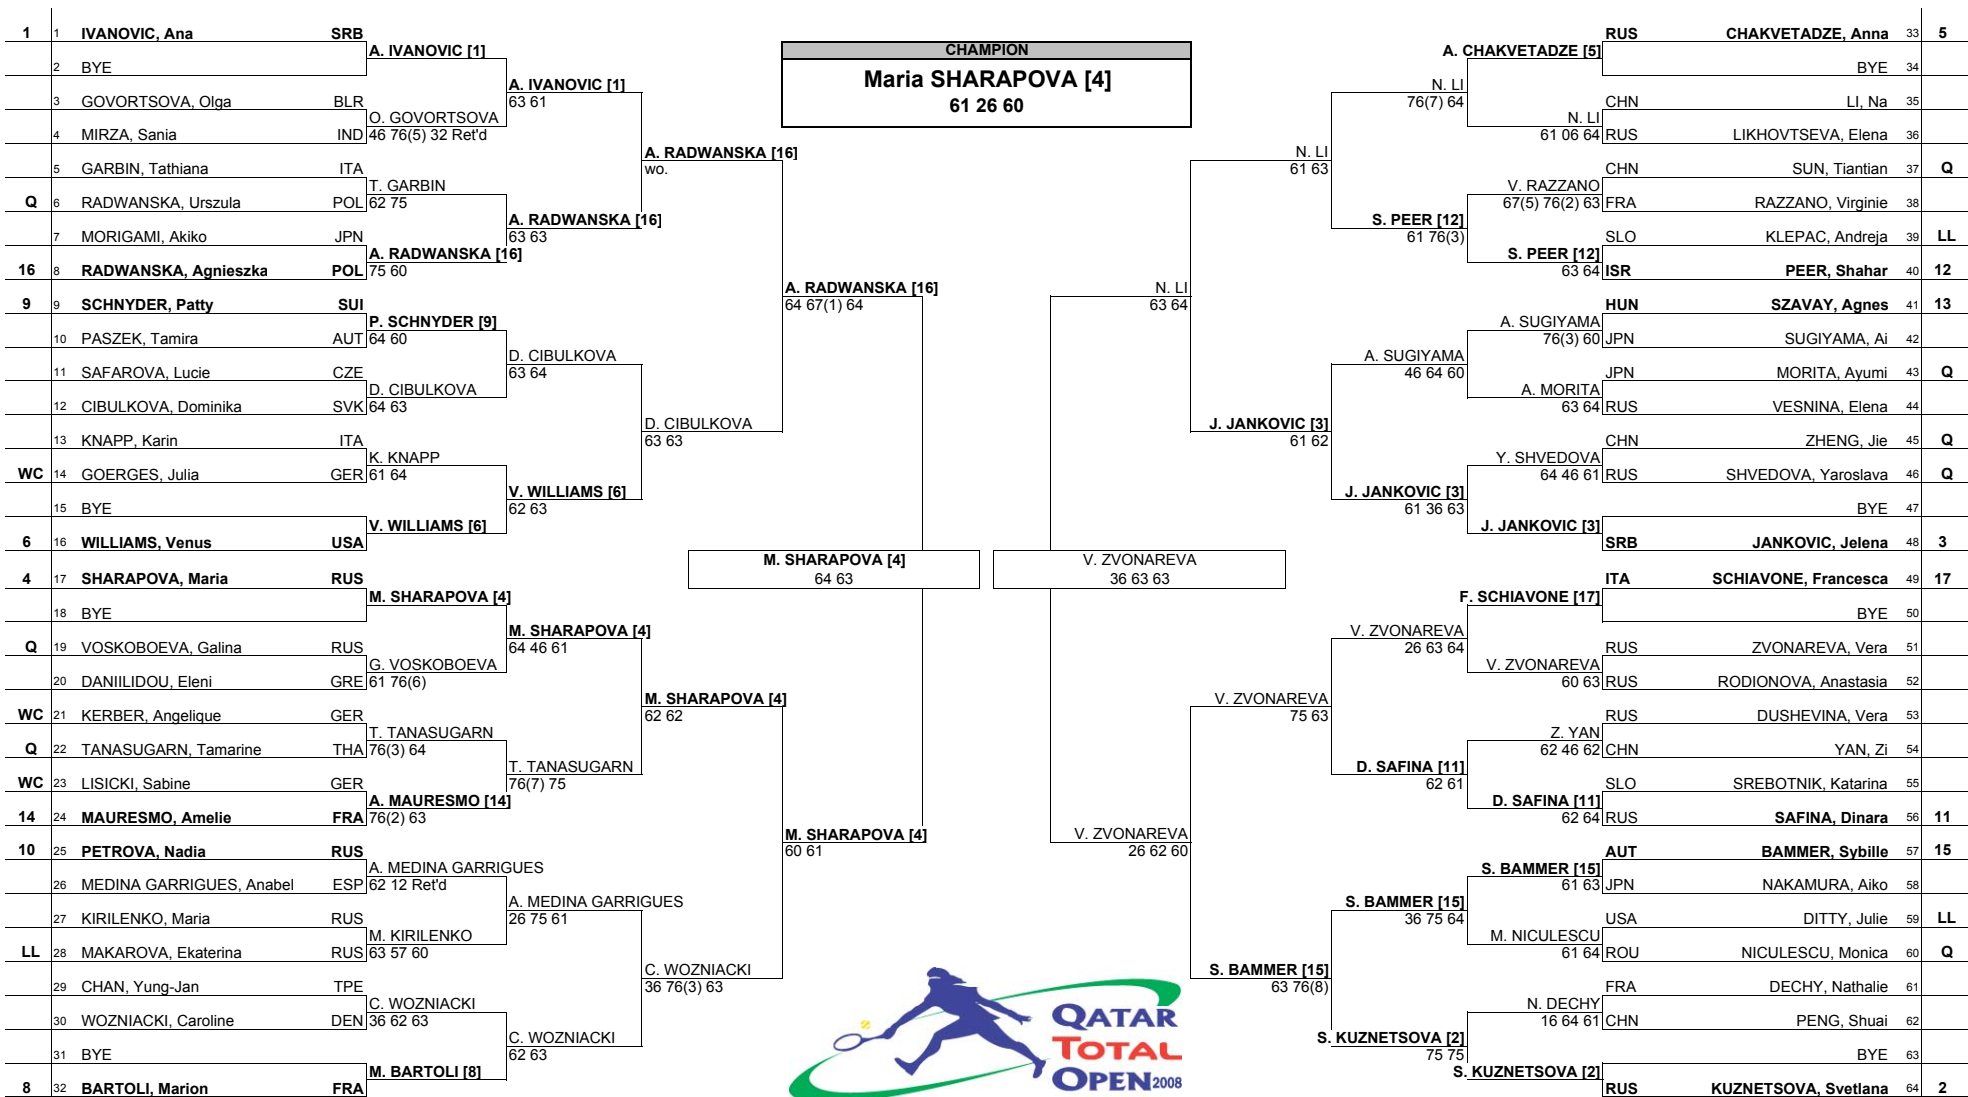

Qatar Total Open MAIN DRAW SINGLES

Doha, Qatar 18 - 24 February 2008
Hard, Rebound Ace
Tier I - \$2,500,000

Seeded Players		Rank	Seeded Players		Rank	Prize Money		Pts.	Lucky Losers		Retirements/W.O.	
1	IVANOVIC, Ana	2	9	SCHNYDER, Patty	13	Winner	\$414,000	465	MAKAROVA Ekaterina	BONDARENKO Alona (Medical reason)		
2	KUZNETSOVA, Svetlana	3	10	PETROVA, Nadia	14	Finalists	\$211,000	325	DITTY, Julie	BONDARENKO Kateryna (Left hip strain)		
3	JANKOVIC, Jelena	4	11	SAFINA, Dinara	15	Semi-Finalists	\$107,500	210	KLEPAC, Andreja	HANTUCHOVA, Daniela (respiratory virus)		
4	SHARAPOVA, Maria	5	12	PEER, Shahar	17	Quarter Finalists	\$54,780	115	PETROVA, Nadia (upset stomach)			
5	CHAKVETADZE, Anna	6	13	SZAVAY, Agnes	18	3rd Round	\$27,900	65	MIRZA, Sania (cramping)			
6	WILLIAMS, Venus	7	14	MAURESMO, Amelie	19	2nd Round	\$14,220	40	IVANOVIC, Ana (left ankle sprain)			
7	HANTUCHOVA, Daniela	8	15	BAMMER, Sybille	20	1st Round	\$7,245	1				
8	BARTOLI, Marion	9	16	RADWANSKA, Agnieszka	21							
			17	SCHIAVONE, Francesca	23							
									Last Direct Acceptance		Sony Ericsson WTA Tour Supervisor	
									Anastasia RODIONOVA (78)		Fabrice Chouquet	
									N.PETROVA / S.LISICKI			