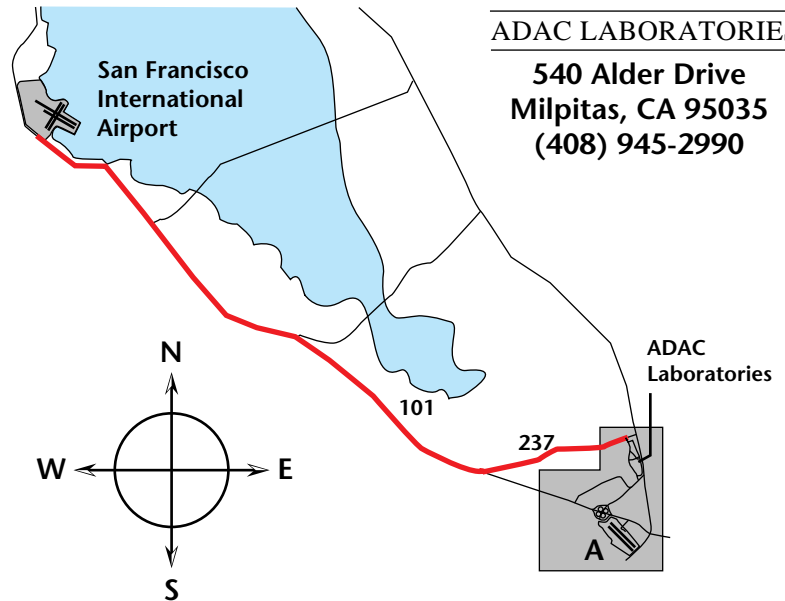

## Directions to ADAC Laboratories

### From San Francisco International Airport: •

- Take 101 South to Highway 237 East (Alviso).
- Go east on 237 to Cypress (the last exit before I-880) and turn right.
- Go south on Cypress to Bellew drive, at the first traffic light, and turn left.
- Go east on Bellew drive to Barber Lane (past the Holiday Inn at the stop sign) and turn right.
- Follow Barber Lane south to Alder Drive, approximately one mile, and turn right.
- Turn left into the ADAC parking lot, the second building on the left.

### From San Jose International Airport: •

- Take 101 North to Trimble Road East.
- Go east on Trimble Road to Montague Expressway East .
- Go east on Montague Expressway to McCarthy and turn left.
- Go north on McCarthy to Barber Lane, at the first traffic light, and turn right.
- Follow Barber Lane to Alder Drive, approximately one mile, and turn left.
- Turn left into the ADAC parking lot, the second building on the left.