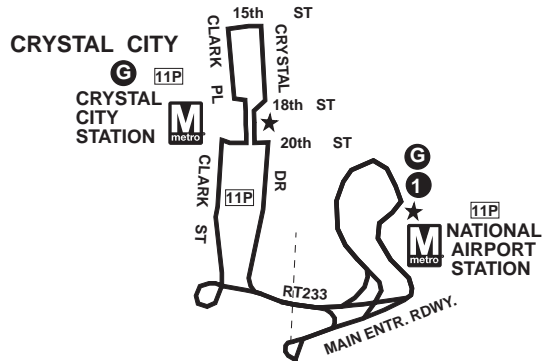

11P

Alexandria-National Airport Line

Between
Hunting Towers
Downtown Alexandria
National Airport station
and
Crystal City

Effective as of
July 27, 1998

Washington Metropolitan Area Transit Authority

A District of Columbia,
Maryland and Virginia
Transit Partnership

Guaranteed Ride Home
When you take Metrobus or Metrorail to work, you are eligible to participate in the free Commuter Connection Guaranteed Ride Home Program. The program will get you home in the event of a personal emergency or unscheduled overtime. To register and to receive program details, call Commuter Connections at 1-800/745-RIDE.
(2/97)

Legend

- Metrorail Station
- Terminal Stands
- Peak Service
- Fare Zone Limits

ALEXANDRIA

HUNTING TOWERS