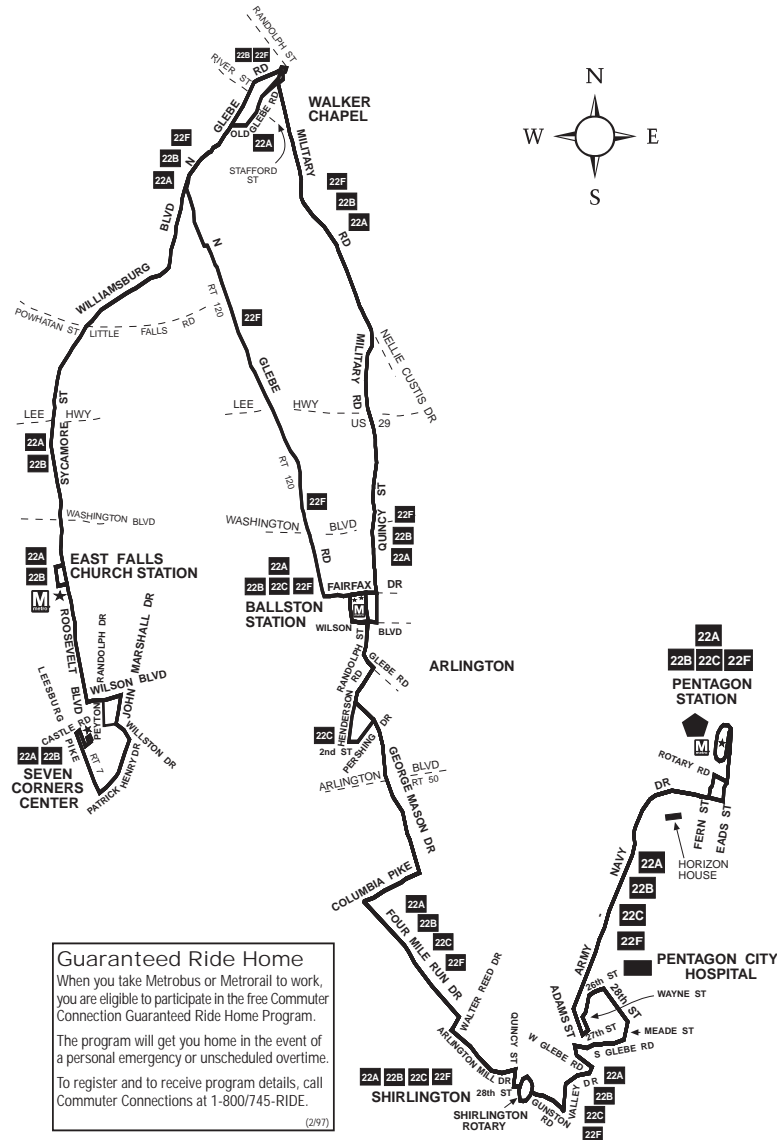

22

Walker Chapel - Pentagon Line

between
Seven Corners Center
East Falls Church
station
Walker Chapel
Cherrydale
Ballston-MU station
Culpepper Gardens
Retirement Home
Buckingham
Shirlington
Arna Valley
Pentagon City Hospital
and
Pentagon station

Effective as of July 6, 1999

Washington Metropolitan Area Transit Authority

A District of Columbia, Maryland and Virginia Transit Partnership

Walker Chapel - Pentagon Line Route 22

DURING SNOWSTORMS
Call 202/637-7000
FOR METROBUS ROUTE INFORMATION

Legend

- Metrorail Station
- Terminal Stands

Guaranteed Ride Home
When you take Metrobus or Metrorail to work, you are eligible to participate in the free Commuter Connection Guaranteed Ride Home Program. The program will get you home in the event of a personal emergency or unscheduled overtime. To register and to receive program details, call Commuter Connections at 1-800/745-RIDE. (2/97)