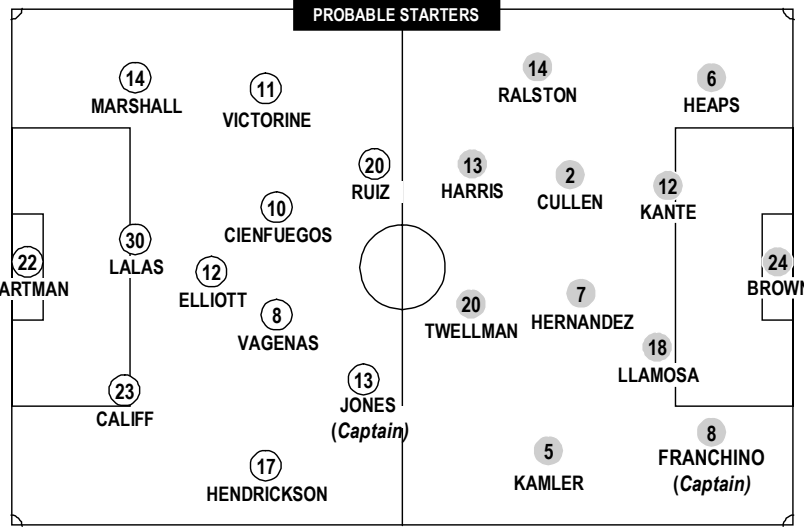

MLS CUP 2002

Los Angeles Galaxy vs. New England Revolution

Gillette Stadium – Foxborough, Mass. - October 20, 2002 – 1:30 p.m. ET – ABC Sports

LOS ANGELES

PLAYOFF STATISTICS

#	Player	(2002) Pos.	GP	GS	G	A
DOB, Birthplace (All-Time)						
1	Matt Reis	GK	0	0	0	0
3-28-75 Atlanta, GA 1 0 0 0 0						
2	Gavin Ginton	F	0	0	0	0
3-1-79 Brentwood, CA 0 0 0 0 0						
4	Adam Frye	D	2	0	0	0
2-15-74 Alamogordo, NM 12 5 1 1 1						
5	Chris Albright	F	4	2	1	0
1-14-79 Philadelphia, PA 4 2 1 0 0						
6	Craig Waibel	D	2	1	0	1
8-21-75 Portland, OR 5 2 0 1 1						
7	Isaias Bardales Jr.	F	0	0	0	0
8-18-79 San Jose, CA 0 0 0 0 0						
8	Peter Vagenas	M	2	1	0	1
2-6-78 Pasadena, CA 9 8 1 1 1						
9	Brian Mullan	F	4	0	0	0
4-23-78 Minneola, NY 8 1 0 1 0						
10	Mauricio Cienfuegos	M	4	4	0	1
2-12-68 San Salvador, El Salvador 33 33 7 14						
11	Sasha Victorine	M	5	5	0	1
2-3-78 Corona, CA 14 13 3 2						
12	Simon Elliott	M	5	5	0	2
6-10-74 Wellington, New Zealand 22 18 0 6						
13	Cobi Jones	F	5	5	3	4
6-16-70 Detroit, MI 35 34 6 11						
14	Tyrone Marshall	D/M	5	5	0	1
11-12-74 Kingston, Jamaica 12 7 0 1						
15	Alejandro Moreno	F	4	3	0	1
7-8-79 Caracas, Venezuela 4 3 0 1						
16	Alex Bengard	M	0	0	0	0
3-13-79 0 0 0 0 0						
17	Ezra Hendrickson	D	5	5	1	0
1-16-72 St. Vincent and the Grenadines 28 24 5 3						
20	Carlos Ruiz	F	5	5	7	2
9-15-79 Guatemala City, Guatemala 5 5 7 2						
21	McKinley Tennyson	F	2	0	5	1
2 0 5 1						
22	Kevin Hartman	GK	5	5	0	0
5-25-74 Athens, OH 29 29 0 1						
23	Danny Califf	D	5	5	1	0
3-17-80 Orange, CA 13 12 3 0						
30	Alexi Lalas	D	4	4	0	0
6-1-70 Birmingham, MI 13 10 0 2						

FOXBORO MA · OCTOBER 20

INJURY REPORT

OUT: F Gavin Ginton
QUESTIONABLE:
DOUBTFUL:

OUT: M Tony Frias (sprained MCL/R-knee)
OUT: F Diego Serna (tom ACL/L-knee)
QUESTIONABLE: Taylor Twellman (sprained MCL/R-knee)