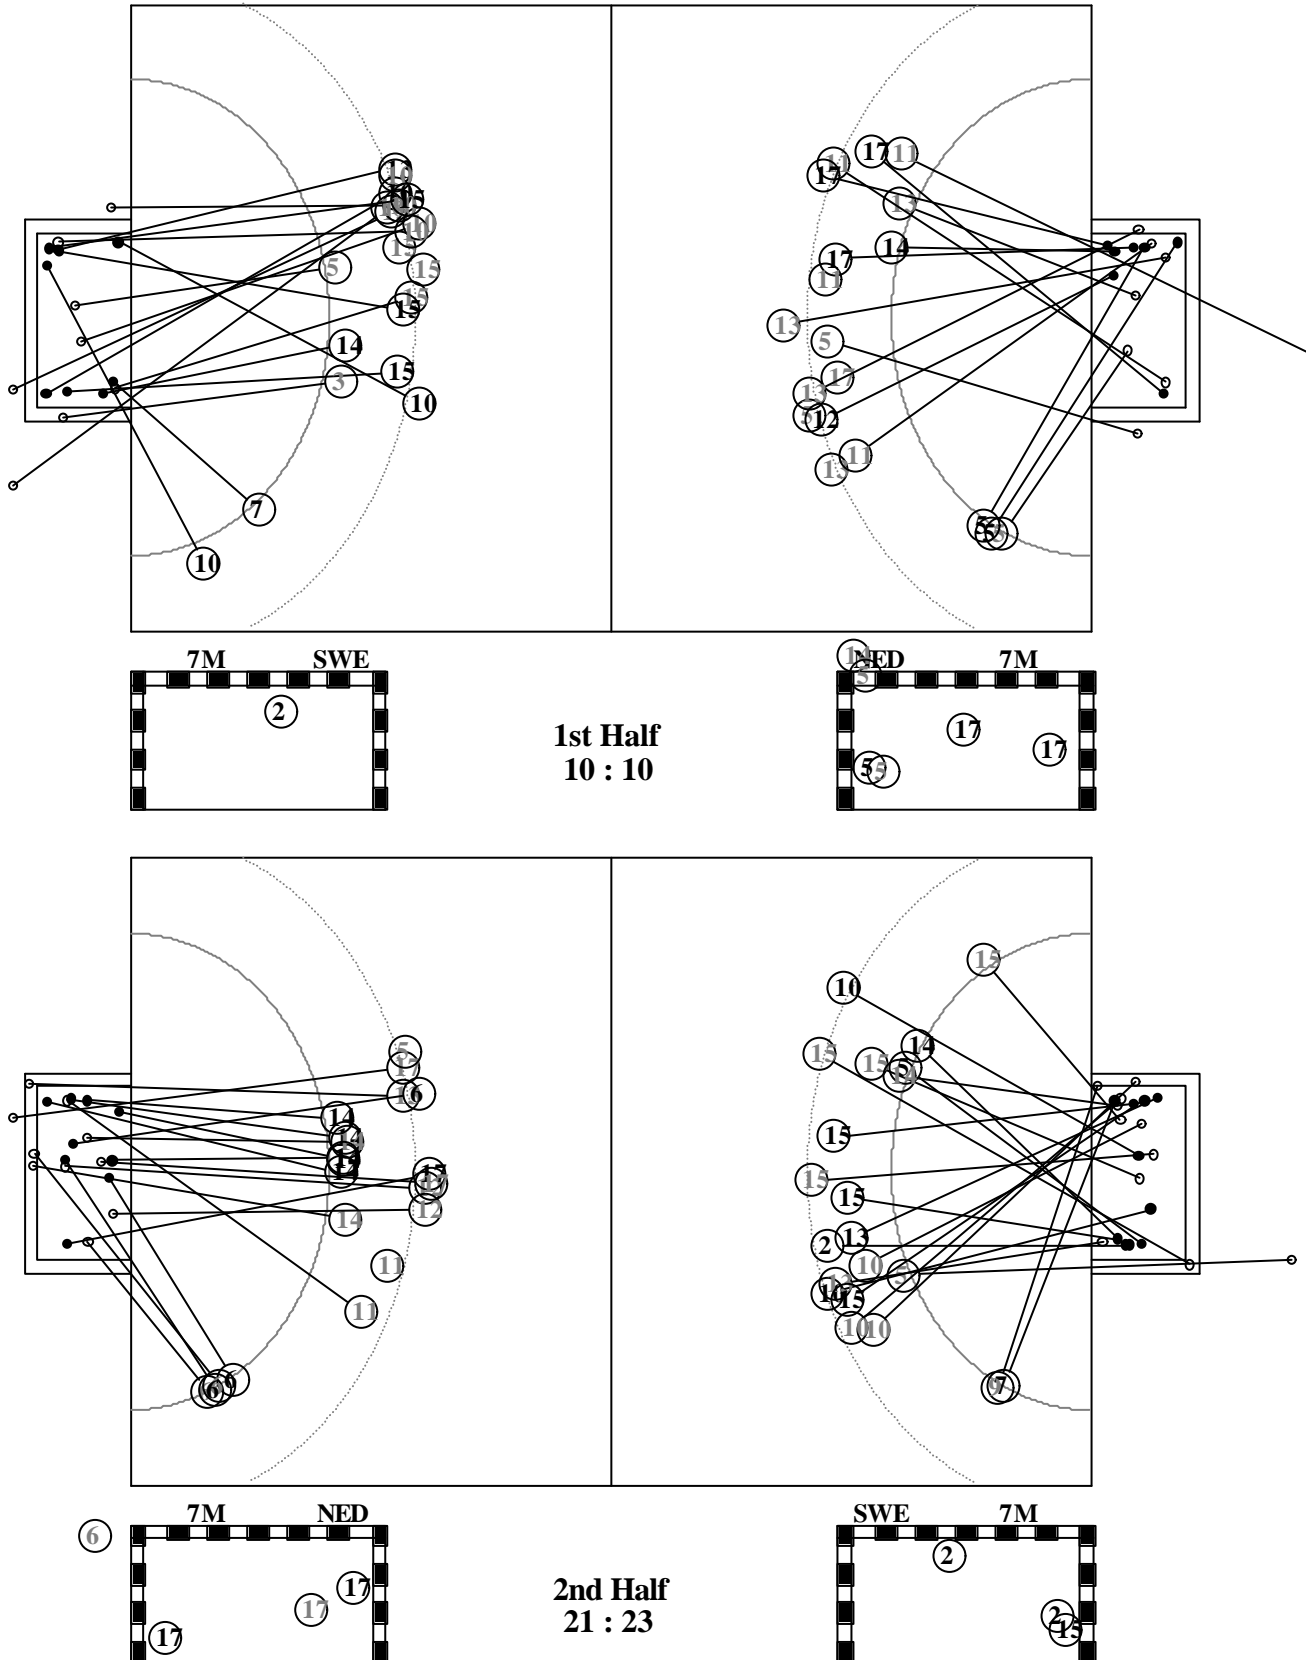

## 2001 WOMEN'S HANDBALL WORLD CHAMPIONSHIP PICTORIAL MATCH STATISTICS

ROUND 1

MATCH 67

200115067-27-1/1