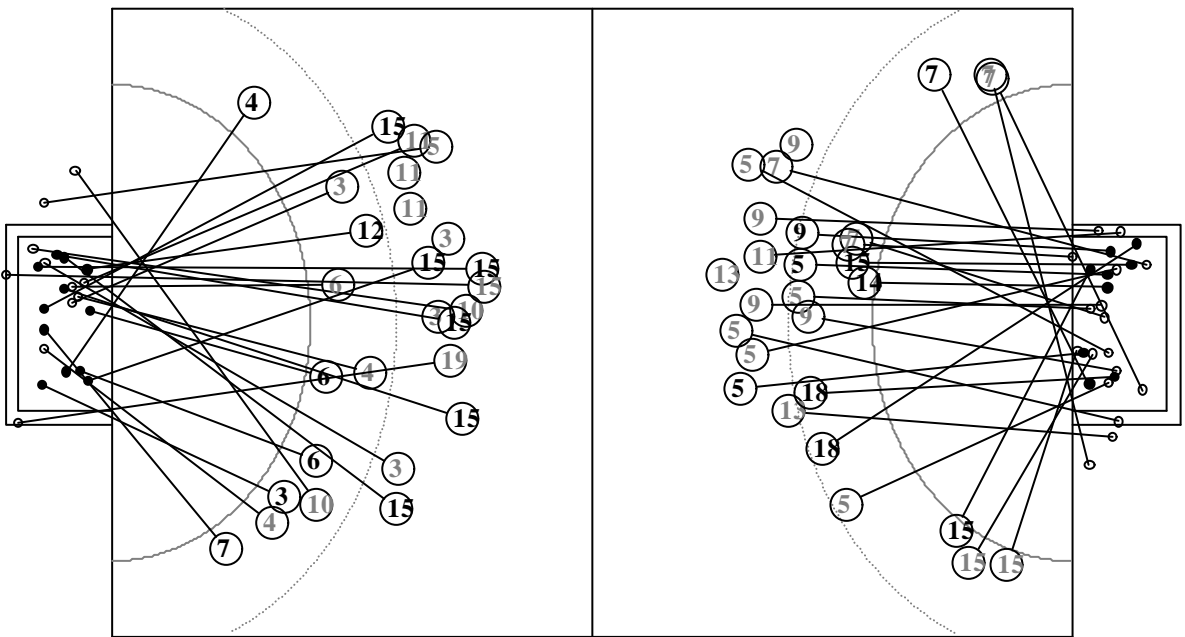

2001 WOMEN'S HANDBALL WORLD CHAMPIONSHIP PICTORIAL MATCH STATISTICS

ROUND 0

MATCH 68

200115068-27-1/1

**1st Half
14 : 16**

**2nd Half
29 : 25**

2001 WOMEN'S HANDBALL WORLD CHAMPIONSHIP MATCH SHOT REPORT

ROUND 0