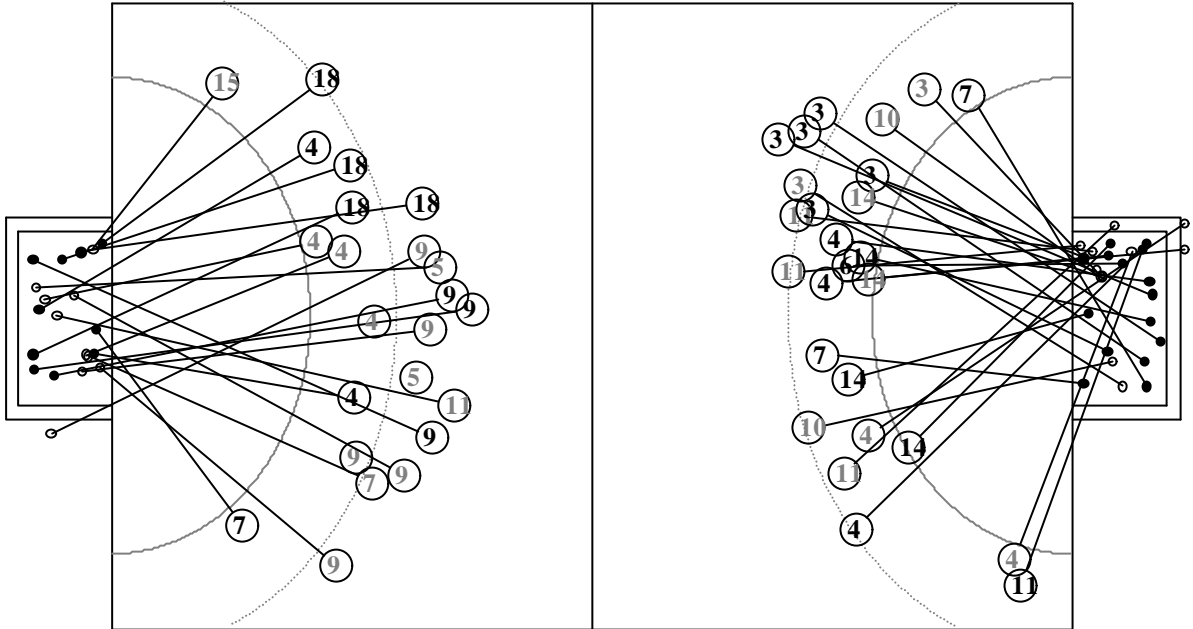

Court Player : Goal / Shoot Goalkeeper : Saved/Shots

FAST BRK.	Fast Break		BRK. THR.	Breakthrough		OTH. THR.	Other Throw		7M THR.	7M Throw		ASST.	Assist
WAR.	Warning		ERR.	Error		2'	Suspension		DIS.	Disqualification		EXC.	Exclusion

2001 WOMEN'S HANDBALL WORLD CHAMPIONSHIP PICTORIAL MATCH STATISTICS

ROUND 0

MATCH 68

200115068-27-1/1

**1st Half
14 : 16**

**2nd Half
29 : 25**

2001 WOMEN'S HANDBALL WORLD CHAMPIONSHIP MATCH SHOT REPORT

ROUND 0