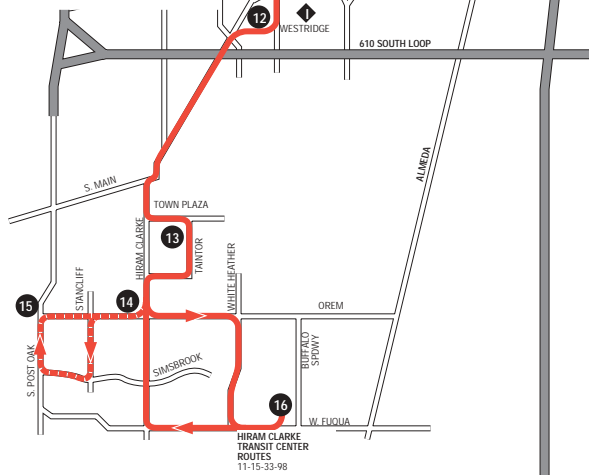

See DOWNTOWN Inset