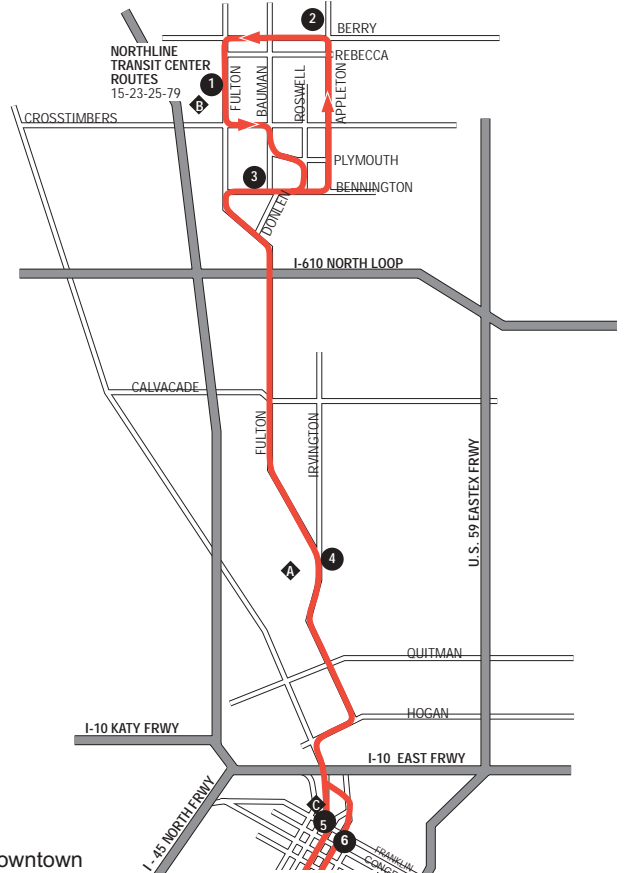

Legend

- Regular
- - - Orem Branch
- | | | | Construction route
- **1** Point where time is shown on schedule. Time points can be used as references to estimate when the bus will arrive at your stop.
- **A** Moody Park
- **B** Northline Mall
- **C** UH Downtown
- **D** Museum of Fine Arts
- **E** Rice University
- **F** Museum of Natural Science
- **G** Hermann Park/Zoo
- **H** Texas Medical Center
- **I** Reliant Park/AstroWorld

Inset of Downtown