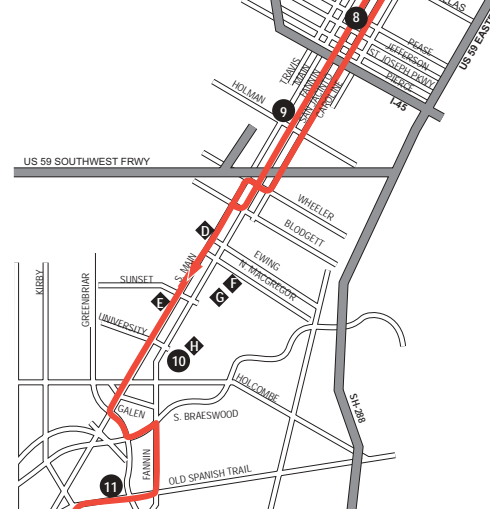

See DOWNTOWN Inset