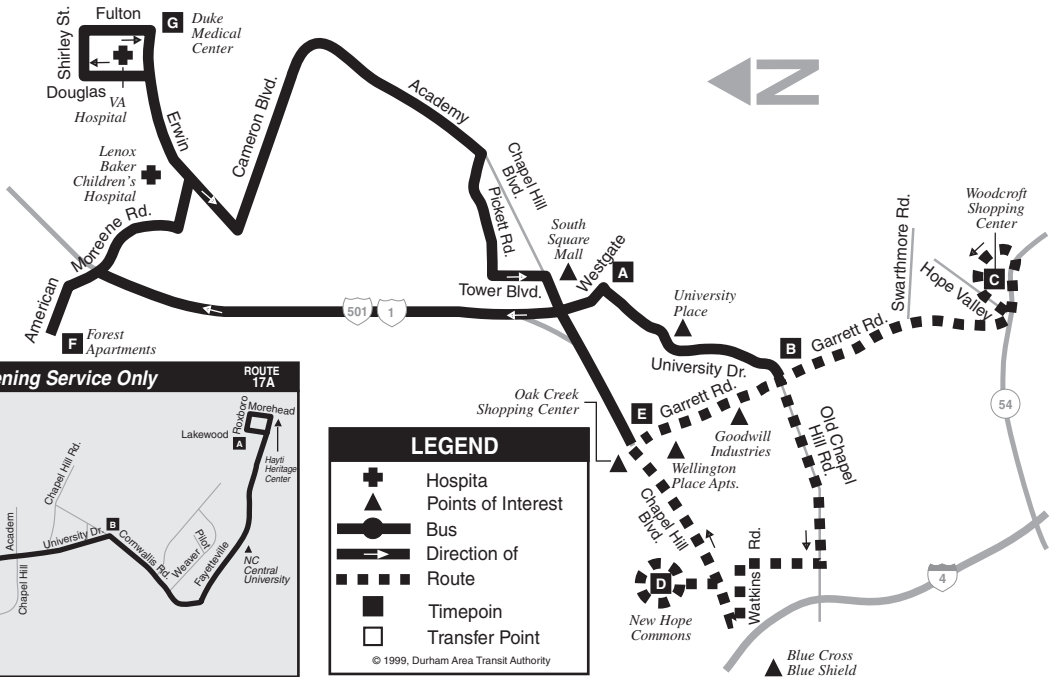

ROUTE
17

South Square Mall
Woodcroft Shopping
Ctr.
New Hope Commons
Duke Medical Center

17A

Evening
Service
Only

Fayetteville St.
South Square
Mall
New Hope
Commons

	A BUS STARTS at Westgate and University	B Bus Arrives at Garrett and University	C Bus Arrives at Woodcroft Shopping Ctr.	D Bus Arrives at New Hope Commons	E Bus Arrives at Chapel Hill and Garrett	F Bus Arrives at Forest Apartments	G Bus Arrives at Duke Medical Center	A BUS ENDS at Westgate and University
	Route 17 WEEKDAYS Route 17							
A.M	6:00	6:05	—	6:15	6:20	6:30	6:45	7:00
	7:00	7:05	7:10	—	7:20	7:30	7:45	8:00
	8:00	8:05	—	8:15	8:20	8:30	8:45	9:00
	9:00	9:05	9:10	—	9:20	9:30	9:45	10:00
	10:00	10:05	—	10:15	10:20	10:30	10:45	11:00
	11:00	11:05	11:10	—	11:20	11:30	11:45	12:00
	12:00	12:05	—	12:15	12:20	12:30	12:45	1:00
	1:00	1:05	1:10	—	1:20	1:30	1:45	2:00
	2:00	2:05	—	2:15	2:20	2:30	2:45	3:00
	3:00	3:05	3:10	—	3:20	3:30	3:45	4:00
	4:00	4:05	—	4:15	4:20	4:30	4:45	5:00
	5:00	5:05	5:10	—	5:20	5:30	5:45	6:00
	6:00	6:05	—	6:15	6:20	6:30	6:45	7:00

— Dash means no bus

A
BUS STARTS
 at
 Lakewood &
 Roxboro

B
Bus Arrives
 at
 Cornwallis &
 University

C
Bus Arrives
 at
 South Square

D
Bus Arrives
 at
 New Hope
 Commons

C
Bus Arrives
 at
 South
 Square

B
Bus Arrives
 at
 Cornwallis &
 University

A
BUS ENDS
 at
 Lakewood &
 Roxboro

Route 17A WEEKDAYS AND SATURDAY Route 17A

P.M.	6:50	7:00	7:10	7:20	7:30	7:40	7:50
	7:50	8:00	8:10	8:20	8:30	8:40	8:50
	10:00	9:00	9:10	9:20	9:30	9:40	9:50
	10:30	10:00	10:10	10:20	10:30	10:40	10:50

Dash means no bus