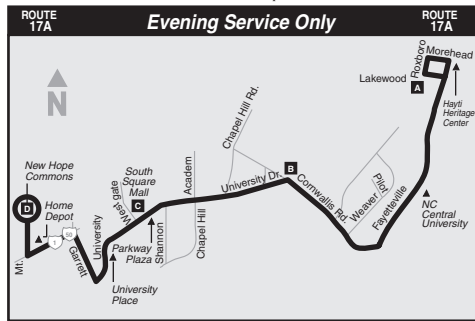

ROUTE
17

South Square Mall
Woodcroft Shopping
Ctr.
New Hope Commons
Duke Medical Center

17A

Evening
Service
Only

Fayetteville St.
South Square
Mall
New Hope
Commons

	A BUS STARTS at Westgate and University	B Bus Arrives at Garrett and University	C Bus Arrives at Woodcroft Shopping Ctr.	D Bus Arrives at New Hope Commons	E Bus Arrives at Chapel Hill and Garrett	F Bus Arrives at Forest Apartments	G Bus Arrives at Duke Medical Center	A BUS ENDS at Westgate and University
	Route 17 WEEKDAYS Route 17							
A.M	6:00	6:05	—	6:15	6:20	6:30	6:45	7:00
	7:00	7:05	7:10	—	7:20	7:30	7:45	8:00
	8:00	8:05	—	8:15	8:20	8:30	8:45	9:00
	9:00	9:05	9:10	—	9:20	9:30	9:45	10:00
	10:00	10:05	—	10:15	10:20	10:30	10:45	11:00
	11:00	11:05	11:10	—	11:20	11:30	11:45	12:00
	12:00	12:05	—	12:15	12:20	12:30	12:45	1:00
	1:00	1:05	1:10	—	1:20	1:30	1:45	2:00
	2:00	2:05	—	2:15	2:20	2:30	2:45	3:00
	3:00	3:05	3:10	—	3:20	3:30	3:45	4:00
	4:00	4:05	—	4:15	4:20	4:30	4:45	5:00
	5:00	5:05	5:10	—	5:20	5:30	5:45	6:00
	6:00	6:05	—	6:15	6:20	6:30	6:45	7:00

— Dash means no bus

A
BUS STARTS
 at
 Lakewood &
 Roxboro

B
Bus Arrives
 at
 Cornwallis &
 University

C
Bus Arrives
 at
 South Square

D
Bus Arrives
 at
 New Hope
 Commons

C
Bus Arrives
 at
 South
 Square

B
Bus Arrives
 at
 Cornwallis &
 University

A
BUS ENDS
 at
 Lakewood &
 Roxboro

Route 17A WEEKDAYS AND SATURDAY Route 17A

P.M.	6:50	7:00	7:10	7:20	7:30	7:40	7:50
	7:50	8:00	8:10	8:20	8:30	8:40	8:50
	10:00	9:00	9:10	9:20	9:30	9:40	9:50
	10:30	10:00	10:10	10:20	10:30	10:40	10:50

Dash means no bus