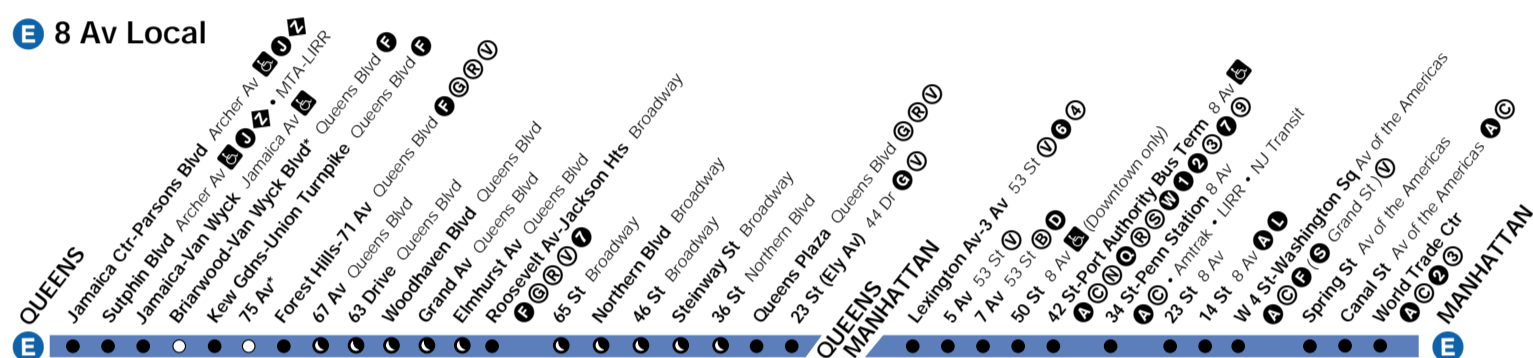

Free Transfers

You automatically get a free transfer, good for two hours, between the subway and bus when you pay your fare with Pay-Per-Ride MetroCard. Unlimited Ride MetroCard includes all transfers at no charge.

The information in this timetable may change without notice. Customers are encouraged to read red-bannered service change notices. These contain important information which might affect your trip.

For More Information

Travel information	(718) 330-1234
Non-English-speaking customers	(718) 330-4847
Customers with disabilities	(718) 596-8585
TTY/TDD users only	(718) 596-8273
Customer service (M-F, 9 AM-5 PM)	(718) 330-3322
MetroCard (M-F, 7 AM-11 PM, S-S, 9 AM-5 PM)	(212) 638-7622
Reduced-Fare MetroCard (M-F, 9 AM-5 PM)	(718) 243-4999
For MTA NYC Transit on the Internet: www.mta.info	

Holiday Service

Weekday service runs on:
Martin Luther King Jr.'s Birthday, Columbus Day, Veterans Day, Election Day.

Saturday service runs on:
President's Day.
Sunday service runs on:
New Year's Day, Memorial Day, July 4th, Labor Day, Thanksgiving Day, Christmas Day.

Bold times denote PM hours.

Please read times from left to right.

E 8 Av Local

* E trains only stop at Briarwood-Van Wyck Blvd and 75 Av from Midnight-6 AM weekdays and at all times weekends.

Station Service

FULL-TIME Train always operate and always stops here.	PART-TIME Train does not always operate or sometimes skips this station.	NIGHT SERVICE Train stops at this station nighttime hours only.	Accessible station

tr00ea02246

Transfer Points

Full-time
Part-time

Weekday Service

E Southbound

From Jamaica Ctr, Queens, to World Trade Ctr, Manhattan

Jamaica Ctr	Union Tpk	71 Av	Roosevelt Av	Queens Plz	Lex Av	7 Av	34 St	W 4 St	Chambers St WTC
12:13	12:20	12:23	12:33	12:43	12:47	12:50	12:54	12:59	1:04
12:33	12:40	12:43	12:53	1:03	1:07	1:10	1:14	1:19	1:24
12:53	1:00	1:03	1:13	1:23	1:27	1:30	1:34	1:39	1:44
1:13	1:20	1:23	1:33	1:43	1:47	1:50	1:54	1:59	2:04
1:33	1:40	1:43	1:53	2:03	2:07	2:10	2:14	2:19	2:24
1:53	2:00	2:03	2:13	2:23	2:27	2:30	2:34	2:39	2:44
2:13	2:20	2:23	2:33	2:43	2:47	2:50	2:54	2:59	3:04
2:33	2:40	2:43	2:53	3:03	3:07	3:10	3:14	3:19	3:24
2:53	3:00	3:03	3:13	3:23	3:27	3:30	3:34	3:39	3:44
3:13	3:20	3:23	3:33	3:43	3:47	3:50	3:54	3:59	4:04
3:33	3:40	3:43	3:53	4:03	4:07	4:10	4:14	4:19	4:24
3:53	4:00	4:03	4:13	4:23	4:27	4:30	4:34	4:39	4:44
4:13	4:20	4:23	4:33	4:43	4:47	4:50	4:54	4:59	5:04
4:33	4:40	4:43	4:53	5:03	5:07	5:10	5:14	5:19	5:24
4:53	5:00	5:03	5:13	5:23	5:27	5:30	5:34	5:39	5:44
5:05	5:12	5:15	5:25	5:35	5:39	5:42	5:46	5:51	5:56
5:24	5:31	5:35	5:42	5:48	5:52	5:55	6:01	6:06	6:11
5:37	5:44	5:47	5:54	6:00	6:05	6:08	6:12	6:17	6:22
5:46	5:53	5:57	6:04	6:10	6:14	6:17	6:21	6:26	6:31
5:56	6:03	6:07	6:14	6:20	6:24	6:27	6:31	6:36	6:41
6:07	6:14	6:16	6:23	6:29	6:34	6:37	6:41	6:46	6:51
6:14	6:21	6:23	6:30	6:37	6:41	6:44	6:48	6:53	6:58
6:21	6:28	6:30	6:37	6:44	6:48	6:51	6:56	7:01	7:06
6:27	6:34	6:36	6:43	6:50	6:54	6:57	7:02	7:07	7:12
6:32	6:40	6:42	6:49	6:56	7:00	7:03	7:08	7:13	7:18
6:38	6:46	6:48	6:55	7:02	7:06	7:09	7:14	7:19	7:24
6:43	6:51	6:53	7:00	7:08	7:13	7:16	7:20	7:26	7:31

Then every 4-6 minutes until:

8:53	9:00	9:03	9:11	9:17	9:23	9:27	9:34	9:40	9:45
8:59	9:06	9:09	9:16	9:22	9:28	9:32	9:38	9:44	9:49
9:05	9:12	9:14	9:21	9:27	9:33	9:37	9:42	9:48	9:53
9:10	9:17	9:19	9:26	9:32	9:38	9:42	9:47	9:53	9:58
9:15	9:22	9:25	9:32	9:38	9:44	9:47	9:52	9:58	10:03
9:21	9:28	9:31	9:38	9:44	9:50	9:53	9:58	10:03	10:08
9:27	9:34	9:37	9:44	9:50	9:56	9:59	10:03	10:09	10:14
9:33	9:40	9:43	9:50	9:56	10:01	10:04	10:08	10:14	10:19
9:39	9:46	9:49	9:56	10:02	10:07	10:10	10:14	10:20	10:25
9:45	9:52	9:55	10:02	10:08	10:13	10:16	10:20	10:26	10:31
9:51	9:58	10:01	10:08	10:14	10:19	10:22	10:26	10:32	10:37
9:57	10:04	10:07	10:14	10:20	10:25	10:28	10:32	10:38	10:43
10:03	10:10	10:13	10:20	10:26	10:31	10:34	10:38	10:44	10:49
10:09	10:16	10:19	10:26	10:32	10:37	10:40	10:44	10:50	10:55
10:15	10:22	10:25	10:32	10:38	10:43	10:46	10:50	10:56	11:01
10:22	10:29	10:31	10:38	10:44	10:49	10:52	10:57	11:02	11:07
10:29	10:36	10:38	10:45	10:51	10:56	10:59	11:04	11:09	11:14

Then every 6-8 minutes until: