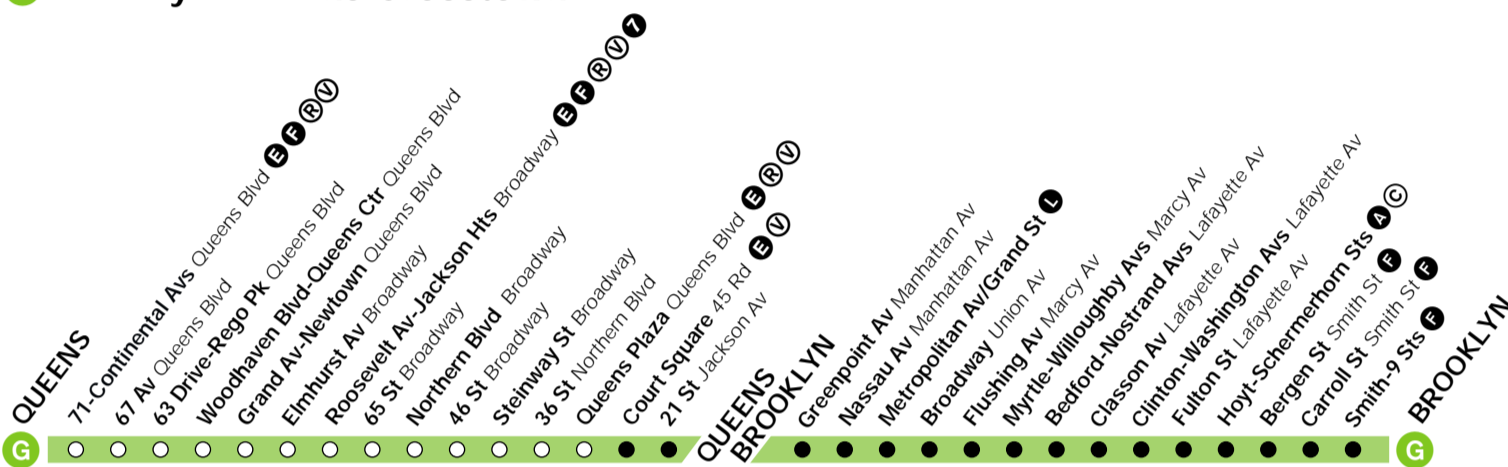

G trains operate between Court Square, Queens and Smith-9 St, Gowanus, Brooklyn, weekdays, and all weekend. Weekday evenings

and late nights, trains operate between 71-Continental Aves, Queens, and Smith 9 Sts, Brooklyn.

**Bold times denote PM hours. Please read times from left to right.**

**G Brooklyn-Queens Crosstown**

**Station Service**

- FULL-TIME** (Solid black circle): Train always operates and always stops here.
- PART-TIME** (Hollow circle): Train does not always operate or sometimes skips this station.

**Weekday Service**

**G Northbound**

**From Gowanus, Brooklyn, to Forest Hills, Queens**

Smith-9 St	Hoyt St	Bedfd-Nostrd Aves	Metropoltn Av	Greenpt Av	Court Sq	Queens Plz	Steinway St	Roosevelt Av	Wdhaven Blvd	71-Cont Aves
X 12:05	12:10	12:16	12:21	12:25	12:28	12:30	12:33	12:39	12:44	12:49
M 12:10	12:16	12:22	12:28	12:32	12:36	12:38	12:42	12:49	12:54	1:00
X 12:19	12:24	12:30	12:35	12:39	12:42	12:44	12:48	12:53	1:00	1:05
M 12:22	12:27	12:33	12:40	12:44	12:48	12:49	12:53	1:00	1:05	1:11
X 12:38	12:43	12:49	12:56	1:00	1:04	1:05	1:09	1:16	1:21	1:27
X 12:38	12:43	12:48	12:54	12:57	1:01	1:02	1:06	1:12	1:16	1:21
M 12:52	12:57	1:03	1:10	1:14	1:18	1:19	1:23	1:30	1:35	1:41
X 12:58	1:03	1:08	1:14	1:17	1:21	1:22	1:26	1:32	1:36	1:41
1:12	1:17	1:23	1:28	1:32	1:35	1:37	1:40	1:46	1:51	1:56
1:32	1:37	1:43	1:48	1:52	1:55	1:57	2:00	2:06	2:11	2:16
1:52	1:57	2:03	2:08	2:12	2:15	2:17	2:20	2:26	2:31	2:36
2:12	2:17	2:23	2:28	2:32	2					