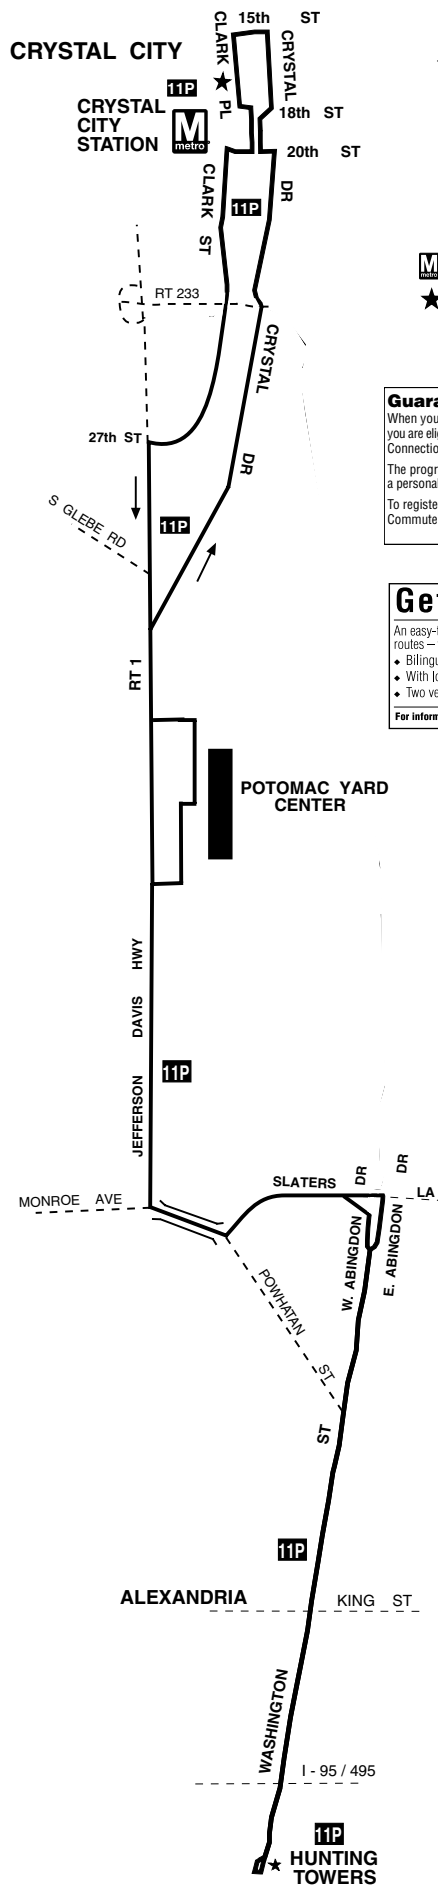

11P

Hunting Towers Potomac Yard- Crystal City Line

Serves these locations
Hunting Towers
Downtown Alexandria
Potomac Yard Center
Crystal City station

Effective as of
12-29-02

Washington Metropolitan Area Transit Authority

A District of Columbia,
Maryland and Virginia
Transit Partnership

Legend

- Metrorail Station
- Terminal Stands

Guaranteed Ride Home

Get the map!