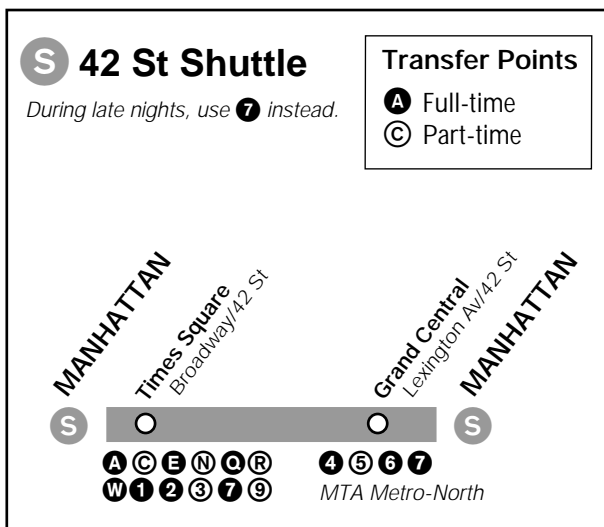

Fares – MetroCard™ is accepted on all MTA New York City Transit trains (including Staten Island Railway - SIR), and local and Limited-Stop buses. Express buses only accept 30-Day Express Bus Plus MetroCard (until June 12, 2003), 7-Day Express Bus Plus MetroCard, or Pay-Per-Ride MetroCard. All of our buses also accept exact fare in coins, but no *pennies* or *half dollars*.

Transfer Policies – Express Bus Plus MetroCard allows as many subway, SIR, express bus, local bus and Limited-Stop bus rides as you want within the time limit of the card. All other Unlimited-Ride MetroCards permit free transfers to all but our express buses. Pay-Per-Ride MetroCard allows one free transfer to all but our express buses if you transfer within two hours of the time you pay your full fare with that MetroCard. If you pay your local bus fare with coins, you can get a free paper transfer to use on another local bus.

Reduced Fare Benefits – You are eligible for reduced-fare benefits if you are at least 65 years of age or have a qualifying disability. Benefits are available (except on peak-hour express buses) with proper identification, including Reduced Fare MetroCard or Medicare card. (Medicaid cards do not qualify you for reduced-fare status.)