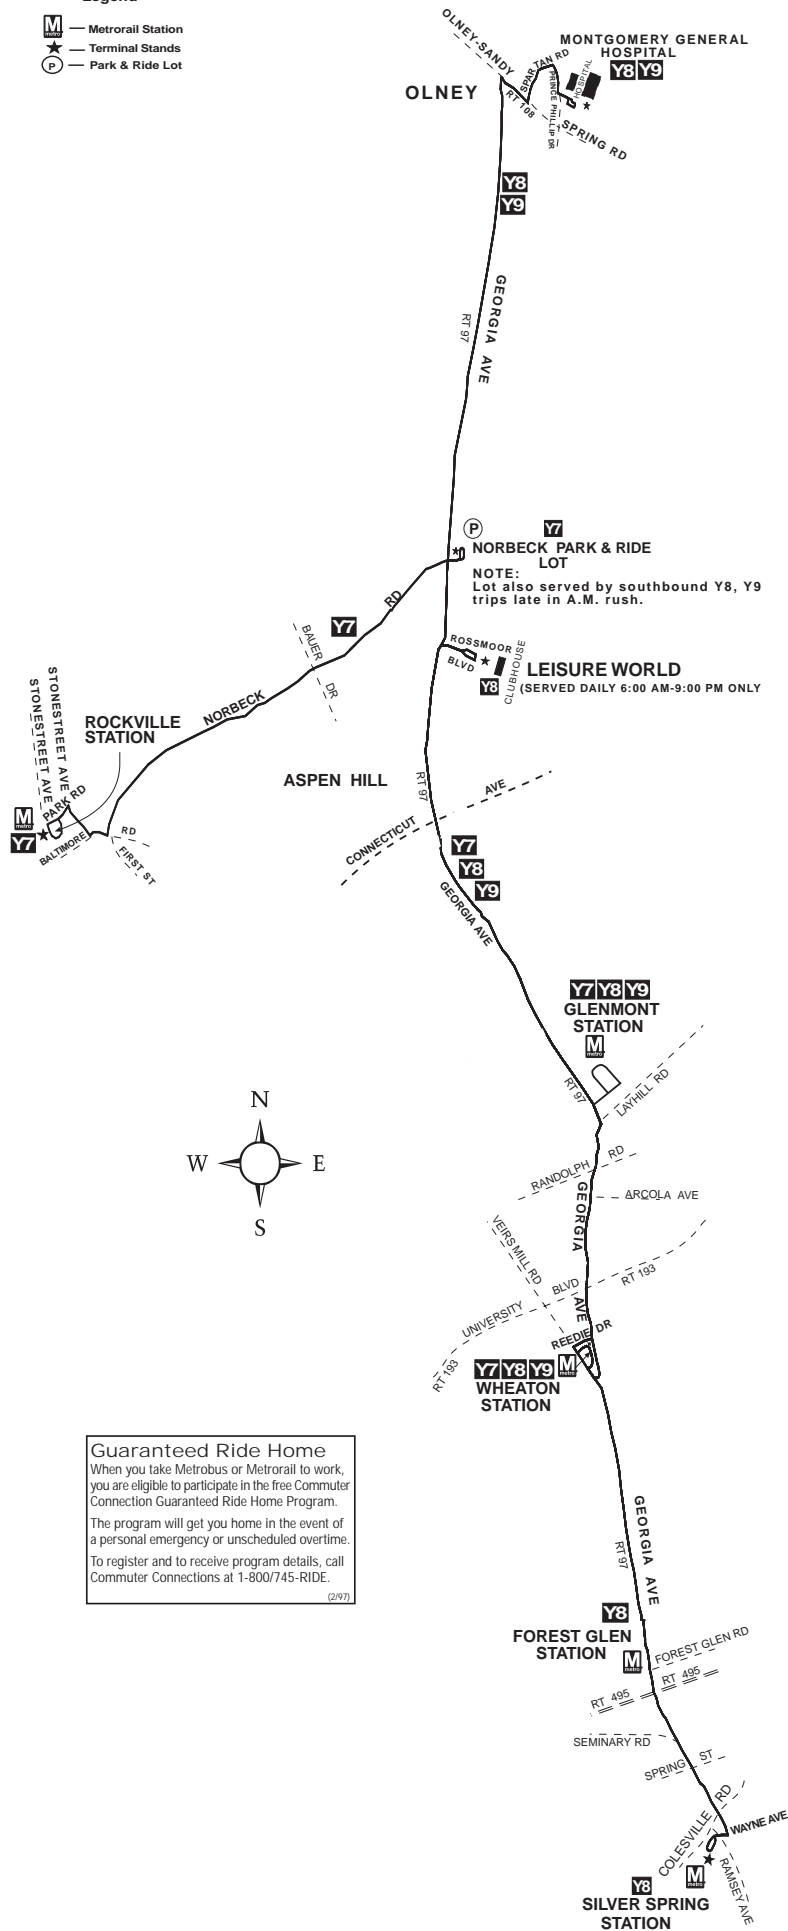

**Georgia Ave.- Maryland Line
Routes Y7,8,9**

DURING SNOWSTORMS
CALL 202/637-7000
FOR METROBUS ROUTE INFORMATION

1. **Legend**
2. Metrorail Station
   - Terminal Stands
   - Park & Ride Lot

Y7,8,9

**Georgia Avenue-
Maryland Line**

- Between
- Montgomery General Hospital (Y8,9)
- Olney (Y8,9)
- Rockville station (Y7)
- Norbeck Park & Ride Lot (Y7)
- Leisure World (Y8)
- Aspen Hill
- Glenmont station
- Wheaton station
- Forest Glen station (Y8)
- Silver Spring station (Y8)

Effective as of
December 30, 2001

**Washington
Metropolitan Area
Transit Authority**

*A District of Columbia,
Maryland and Virginia
Transit Partnership*

Guaranteed Ride Home
When you take Metrobus or Metrorail to work, you are eligible to participate in the free Commuter Connection Guaranteed Ride Home Program. The program will get you home in the event of a personal emergency or unscheduled overtime. To register and to receive program details, call Commuter Connections at 1-800/745-RIDE. (2/97)