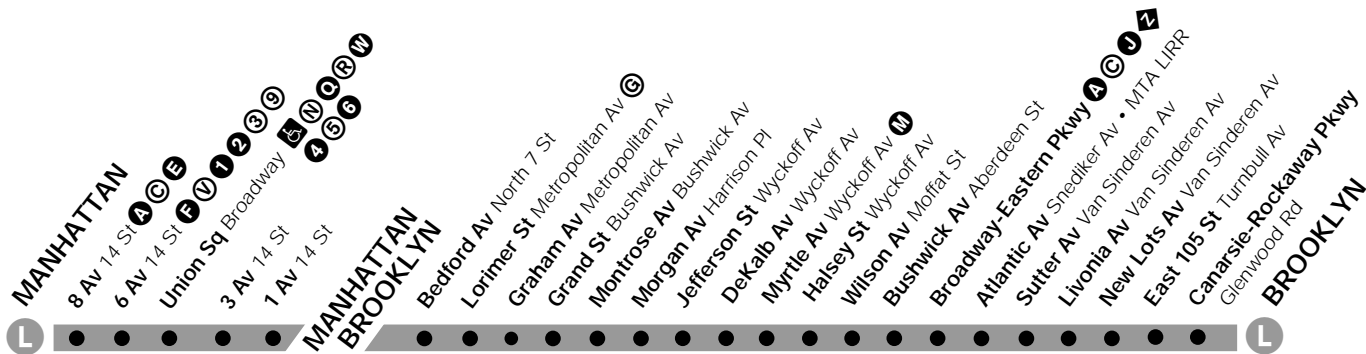

L 14 St-Canarsie Local

Station Service

FULL-TIME
Train always operates
and always stops here.

Accessible station

Transfer Points

Full-time

Part-time