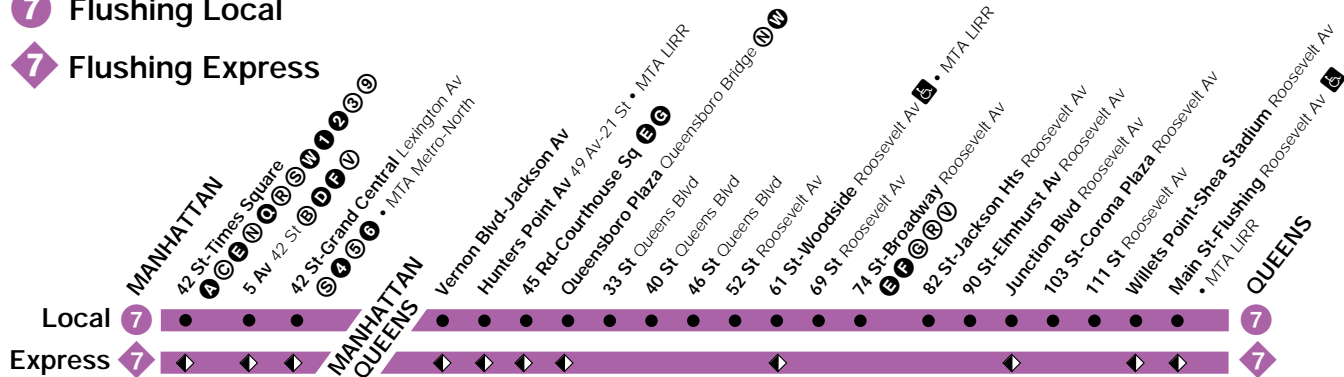

7 Flushing Local

7 Flushing Express

Station Service

FULL-TIME Train always operates and always stops here.	ONE-WAY WEEKDAY Train operates in one direction (To Manhattan AM, from Manhattan PM).	Accessible station

Transfer Points

Full-time
Part-time