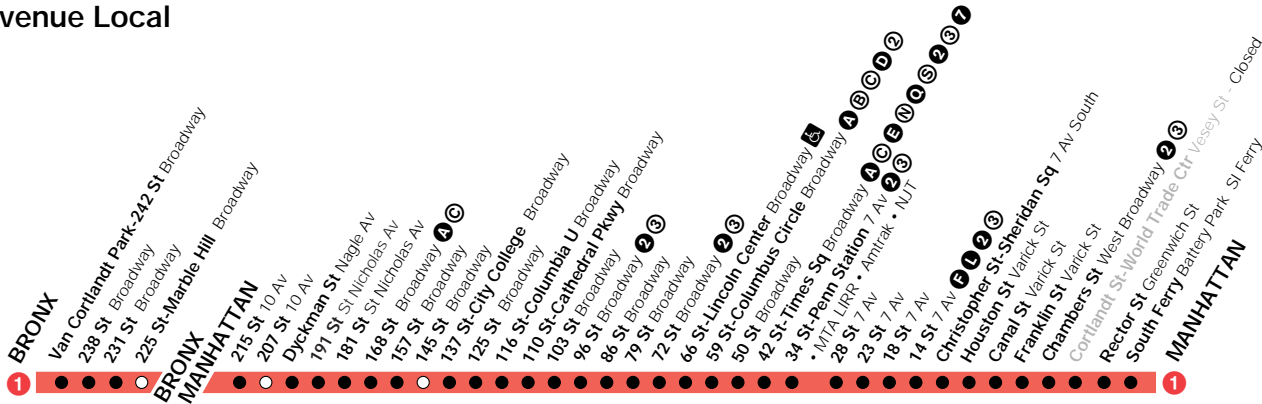

***Bold times denote PM hours.***

***Please read times from left to right.***

*This timetable printed with environmentally friendly ink on recycled paper.*

© NYC Transit timetable not for sale

# 1 Broadway-7 Avenue Local

**Transfer Points**

- A** Full-time
- C** Part-time
- Accessible station

**Station Service**

- FULL-TIME**  
Train always operates and always stops here.
- PART-TIME/SKIP-STOP**  
Train does not always operate or sometimes skips this station.

tr0001a02263

During rush hours, **1** and **9** trains skip stops in both directions between 242 St, Bronx, and 137 St, Manhattan.

The **1** and **9** serve all stops between 137 St and South Ferry.