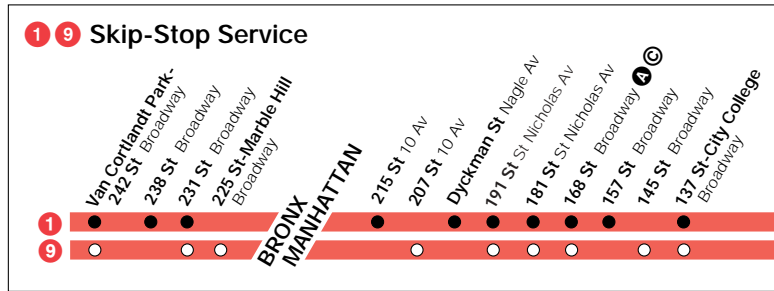

***Bold times denote PM hours.***

***Please read times from left to right.***

*This timetable printed with environmentally friendly ink on recycled paper.*

© NYC Transit timetable not for sale

# 1 Broadway-7 Avenue Local

**Transfer Points**

- A** Full-time
- C** Part-time
- Accessible station

**Station Service**

- FULL-TIME**  
Train always operates and always stops here.
- PART-TIME/SKIP-STOP**  
Train does not always operate or sometimes skips this station.

tr0001a02263

During rush hours, **1** and **9** trains skip stops in both directions between 242 St, Bronx, and 137 St, Manhattan.

The **1** and **9** serve all stops between 137 St and South Ferry.