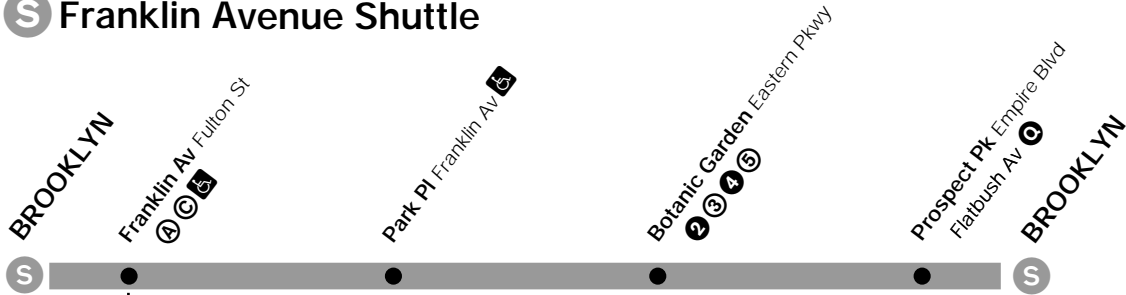

For travel information, call (718) 330-1234
or visit www.mta.info

S Franklin Avenue Shuttle

At Franklin Av Station
either the **A** or **C** transfer
is available 24 hours.

tr00sa02247

Station Service

FULL-TIME

Train always operates
and always stops here.

Accessible
station

Transfer Points

Full-time

Part-time