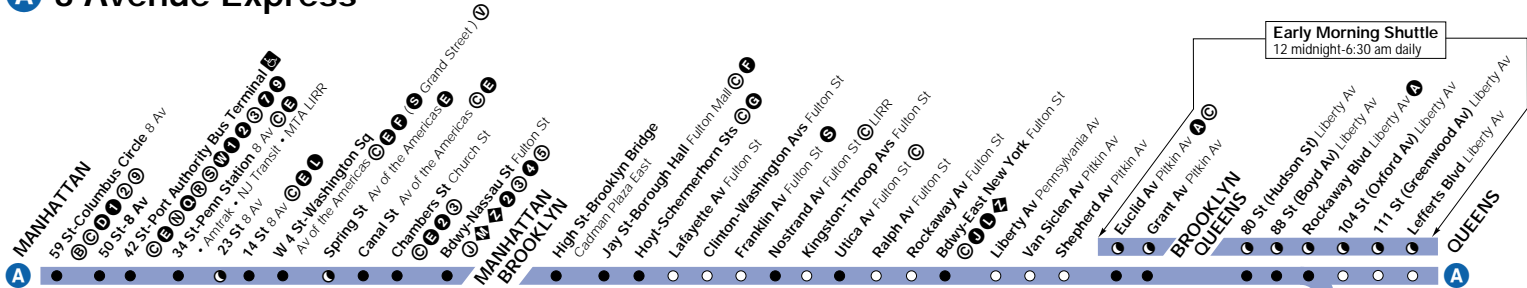

***Bold times denote PM hours.***

***Please read times from left to right.***

*This timetable printed with environmentally friendly ink on recycled paper.*

© NYC Transit timetable not for sale

# A 8 Avenue Express

**Early Morning Shuttle**  
12 midnight-6:30 am daily

← For Service beyond this point see the brochure for **A** from 207 St, Manhattan, to Jay St, Brooklyn.