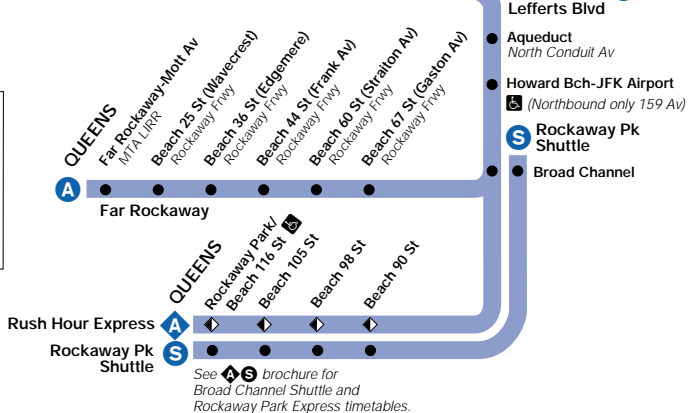

Transfer Points

- **1** Full-time
- **2 C** Part-time