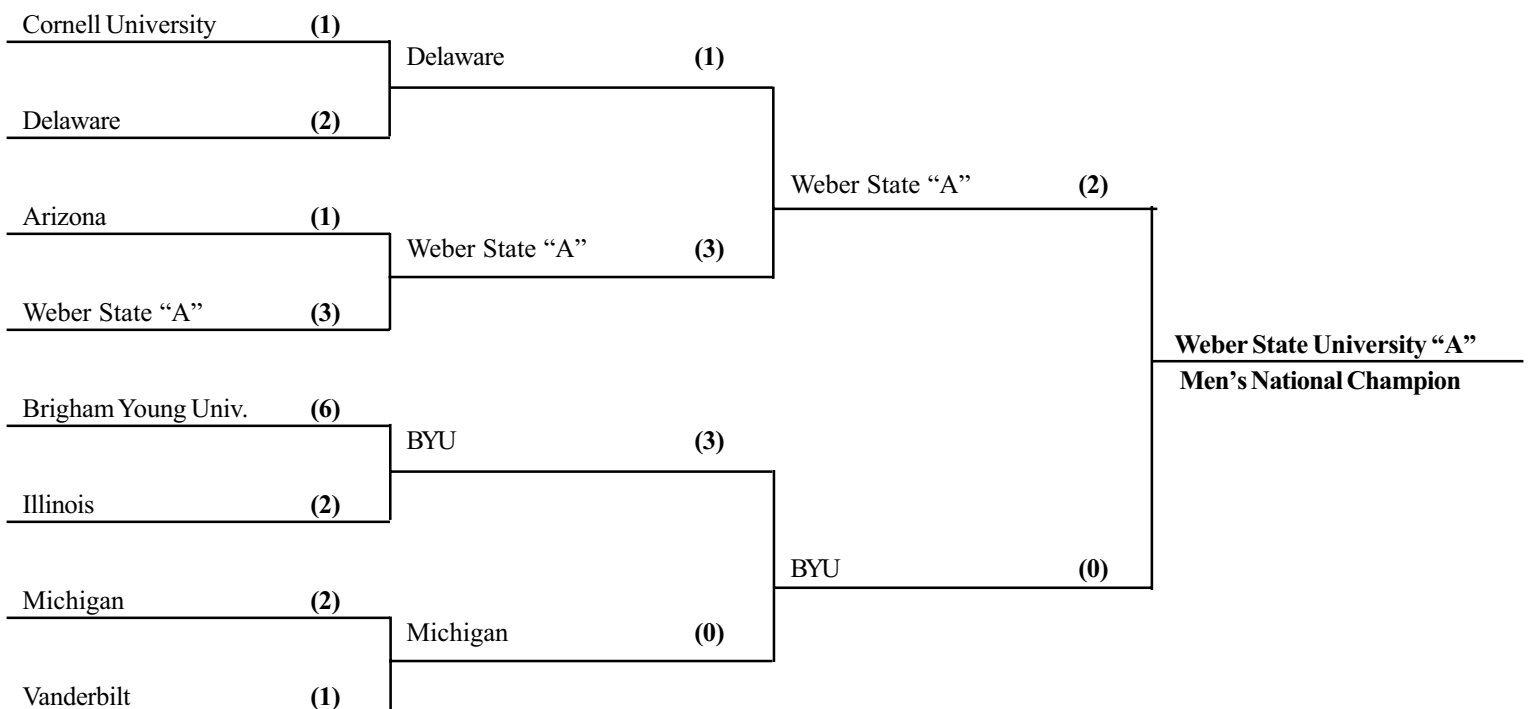

Point System: Win = 6 points
Tie = 3 points
Loss = 0 points

Bonus Points for Scoring:

1 point/goal for a maximum of 3 pts.
1 point/shutout
8 points to the winning team for a forfeit

2002 NIRSA Collegiate Soccer Sport Club Championships

Top team in brackets is home team and wears light jerseys

Championship Flight Women's Championship Division

Top team in brackets is home team and wears light jerseys

Championship Flight Men's Championship Division