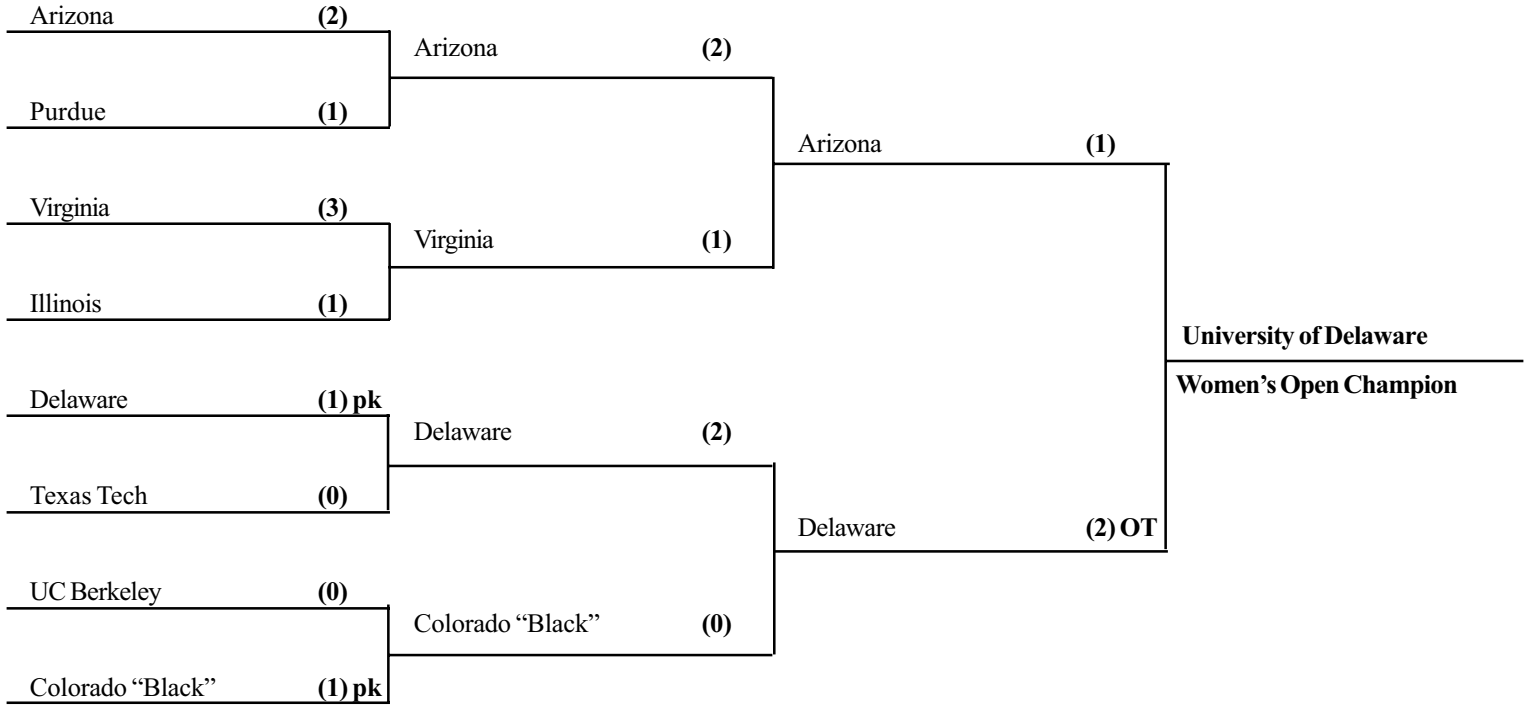

2002 NIRSA Collegiate Soccer Sport Club Championships

Championship Flight Women's Open Division