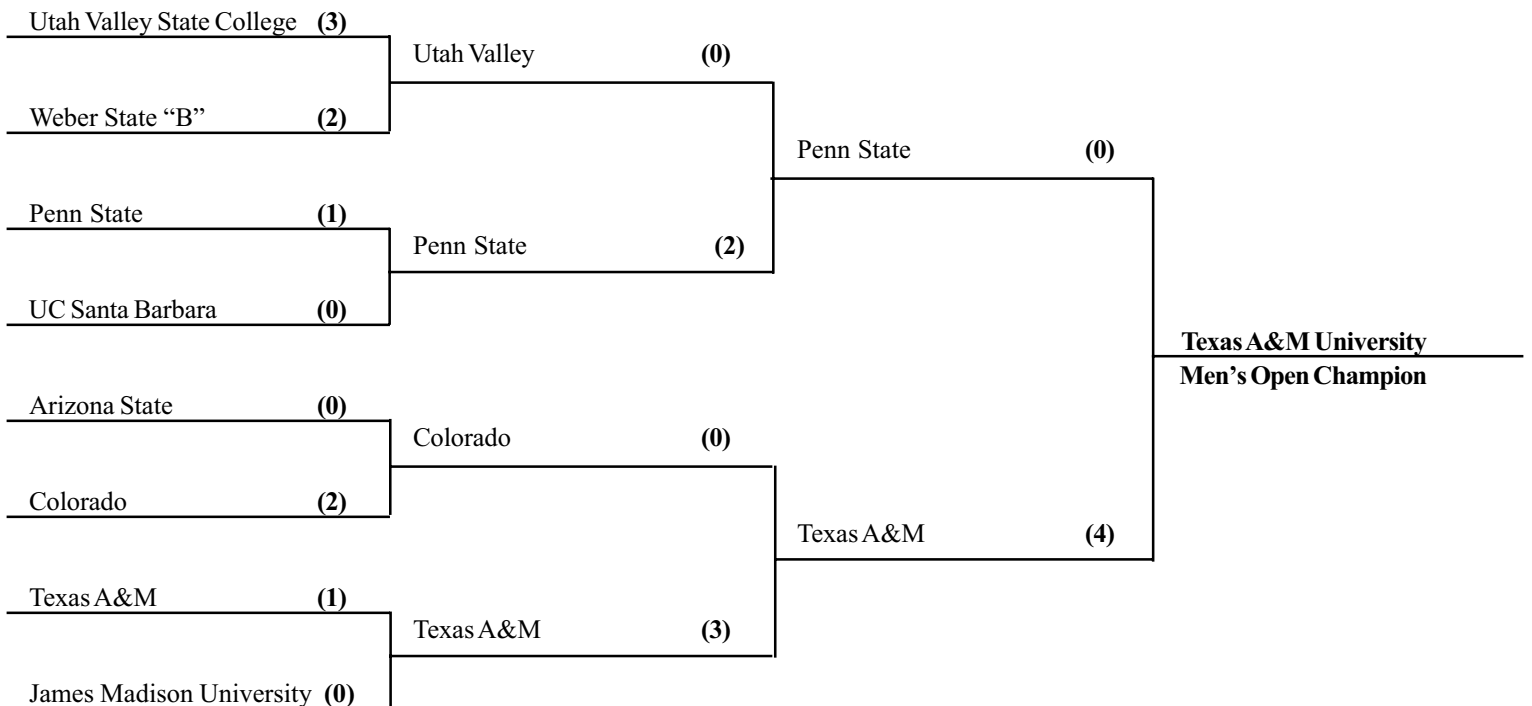

Championship Flight Men's Open Division