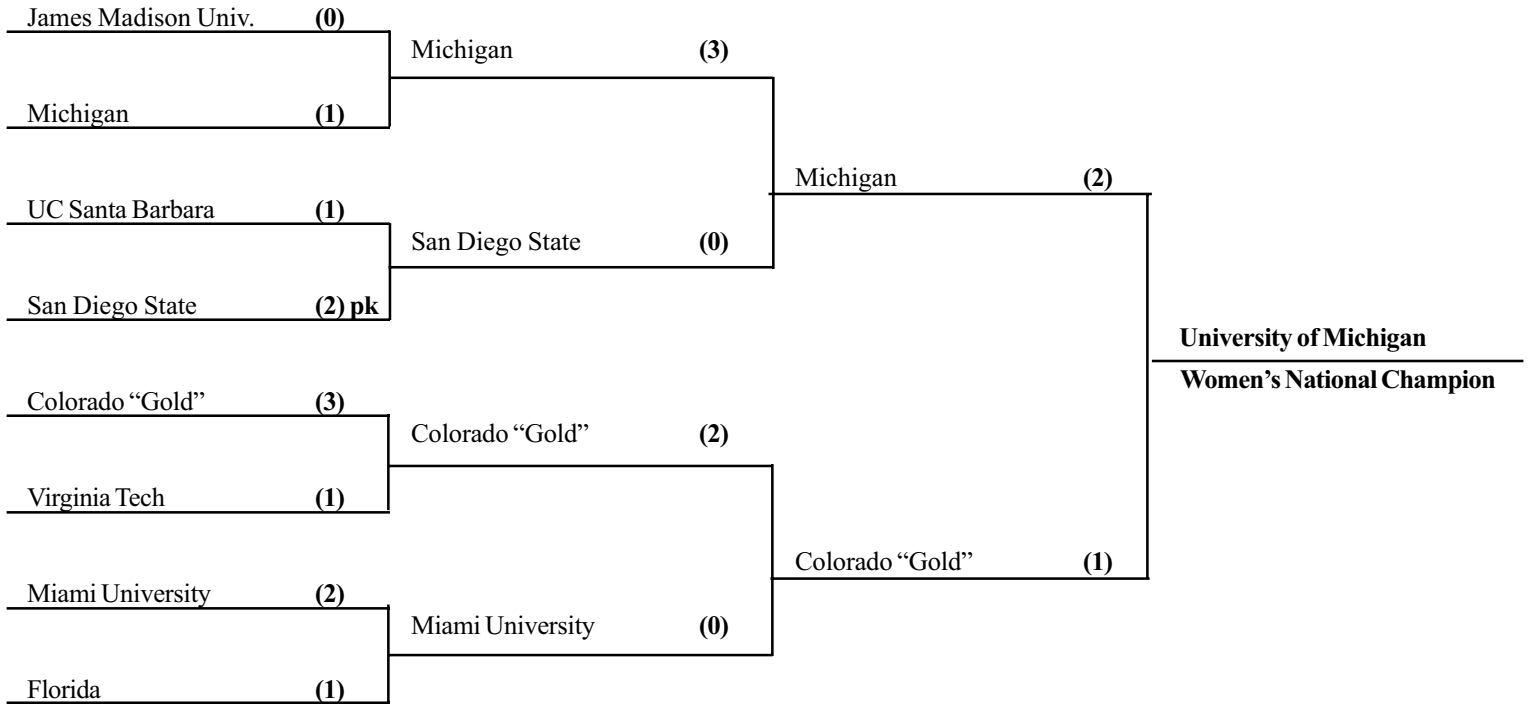

Women's Open Division

First team listed for games is home team and wears light jerseys

Pool WE		Points			Pt. Total	Pool WF		Points			Pt. Total
		R1	R2	R3		R1	R2	R3			
1.	Cornell	0	0	4	4	1.	Colorado School of Mines	1	0	8	8
2.	U. Cal., Davis	0	0	4	4	2.	Cal. State, Long Beach (F)	0	0	0	0
3.	Arizona	10	10	8	28	3.	Purdue University	8	10	0	18
4.	Colorado "Black"	8	8	1	17	4.	Delaware	9	8	8	25
Score					Score						
Game #						Game #					
1	Cornell vs Colorado "Black"	0		1		1	Colorado Mines vs Delaware	1		5	
2	UC Davis vs Arizona	0		4		2	CSULB vs Purdue	0		1 (F)	
3	Arizona vs Cornell	3		0		3	Purdue vs Colorado Mines	4		0	
4	Colorado "Black vs UC Davis	1		0		4	Delaware vs CSULB	1		0 (F)	
5	Cornell vs UC Davis	1		1		5	Colorado Mines vs CSULB	1		0 (F)	
6	Arizona vs Colorado "Black"	2		1		6	Purdue vs Delaware	0		1	
Pool WG		Points			Pt. Total	Pool WH		Points			Pt. Total
		R1	R2	R3		R1	R2	R3			
1.	Kansas	9	1	0	10	1.	Texas Tech	4	0	8	12
2.	U. Cal., Berkeley	5	10	8	23	2.	UCLA	0	8	1	9
3.	Illinois	5	8	1	14	3.	Virginia	8	10	9	27
4.	Colorado State "Green"	1	0	8	9	4.	Louisiana State	4	0	1	5
Score					Score						
Game #						Game #					
1	Kansas vs CSU Green	4		1		1	Texas Tech vs LSU	1		1	
2	UC Berkeley vs Illinois	2		2		2	UCLA vs Virginia	0		1	
3	Illinois vs Kansas	2		1		3	Virginia vs Texas Tech	3		0	
4	CSU "Green" vs UC Berkeley	0		3		4	LSU vs UCLA	0		1	
5	Kansas vs UC Berkeley	0		1		5	Texas Tech vs UCLA	2		1	
6	Illinois vs CSU "Green"	1		2		6	Virginia vs LSU	5		1	

Point System: Win = 6 points
Tie = 3 points
Loss = 0 points

Bonus Points for Scoring:

1 point/goal for a maximum of 3 pts.
1 point/shutout
8 points to the winning team for a forfeit

2002 NIRSA Collegiate Soccer Sport Club Championships

Top team in brackets is home team and wears light jerseys

Championship Flight Women's Championship Division

Top team in brackets is home team and wears light jerseys

Championship Flight Men's Championship Division