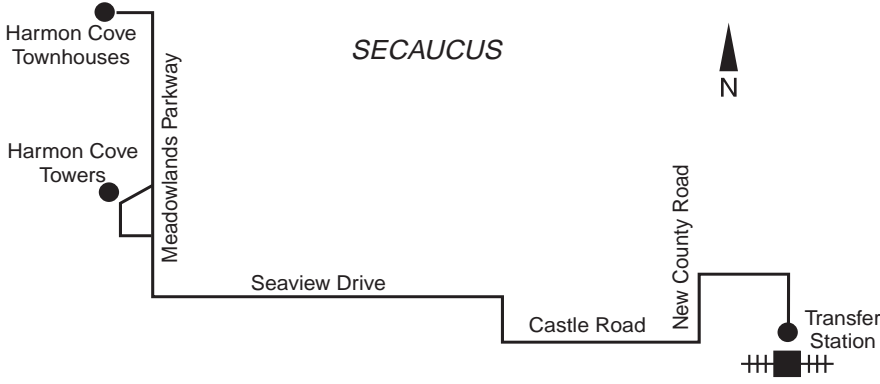

**Saturdays, Sundays & Holidays**

BERGEN COUNTY LINE TRAIN TO HOBOKEN	BERGEN COUNTY LINE TRAIN TO WALDWICK/SUFFERN	SECAUCUS Transfer Station	SECAUCUS Harmon Cove Townhouses	SECAUCUS Harmon Cove Towers
Connecting Trains		Shuttle Schedule		
A.M.	A.M.	A.M.	A.M.	A.M.
-	-	6.24	6.33	6.35
-	6.31	6.54	7.03	7.05
7.12	-	7.24	7.33	7.35
-	7.31	7.54	8.03	8.05
8.12	-	8.24	8.33	8.35
-	8.31	8.54	9.03	9.05
9.12	-	9.24	9.33	9.35
-	9.31	9.54	10.03	10.05
10.12	-	10.24	10.33	10.35
-	10.31	10.54	11.03	11.05
11.12	-	11.24	11.33	11.35
-	-	-	P.M.	P.M.
-	11.31	11.54	12.03	12.05
P.M.	P.M.	P.M.	-	-
12.12	-	12.24	12.33	12.35
-	12.31	12.54	1.03	1.05
1.12	-	1.24	1.33	1.35
-	1.31	1.54	2.03	2.05
2.12	-	2.24	2.33	2.35
-	2.31	2.54	3.03	3.05
-	-	3.24	3.33	3.35
-	3.31	3.54	4.03	4.05
4.12	-	4.24	4.33	4.35
-	4.31	4.54	5.03	5.05
5.12	-	5.24	5.33	5.35
-	5.31	5.54	6.03	6.05
6.12	-	6.24	6.33	6.35
-	6.31	6.54	7.03	7.05
7.22	-	7.24	7.33	7.35
-	7.41	7.54	8.03	8.05
-	-	8.24	8.33	8.35
8.24	8.31	8.54	9.03	9.05
9.12	-	9.24	9.33	9.35
-	9.31	9.54	10.03	10.05
10.12	-	10.24	10.33	10.35
-	10.31	10.54	11.03	11.05
11.12	-	11.24	11.33	11.35
-	-	-	A.M.	A.M.
-	11.31	11.54	12.03	12.05
A.M.	-	A.M.	-	-
12.12	-	12.24	12.33	12.35
-	-	12.54	1.03	1.05
-	A.M.	-	-	-
-	12.56	1.24	1.33	1.35
-	1.56	2.14	2.23	2.25

# 972 HARMON COVE SHUTTLE

**Key:**

- Timepoint
- Rail Service

**Notes:**

The Harmon Cove Towers bus stop is located at the lower level entrance.

The Harmon Cove Townhouses bus stop is located at the development clubhouse.

The shuttle will pick-up and discharge passengers directly along the route at official NJ TRANSIT bus stops.

On Labor Day, Monday, September 1, 2003, the shuttle will operate on the holiday schedule to coordinate with Bergen County Line train service.