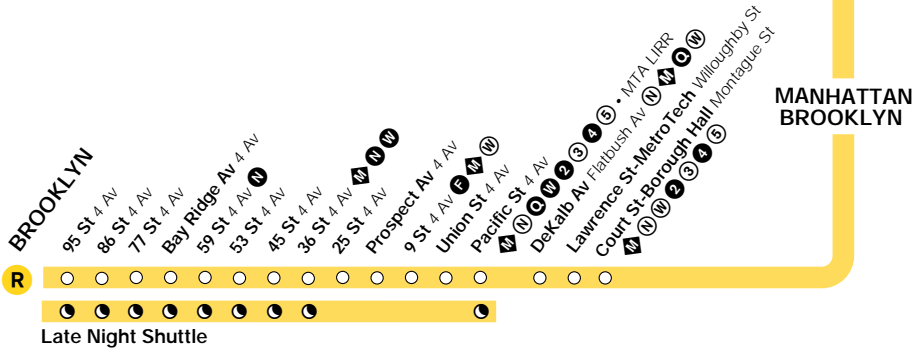

R

Late Night Shuttle