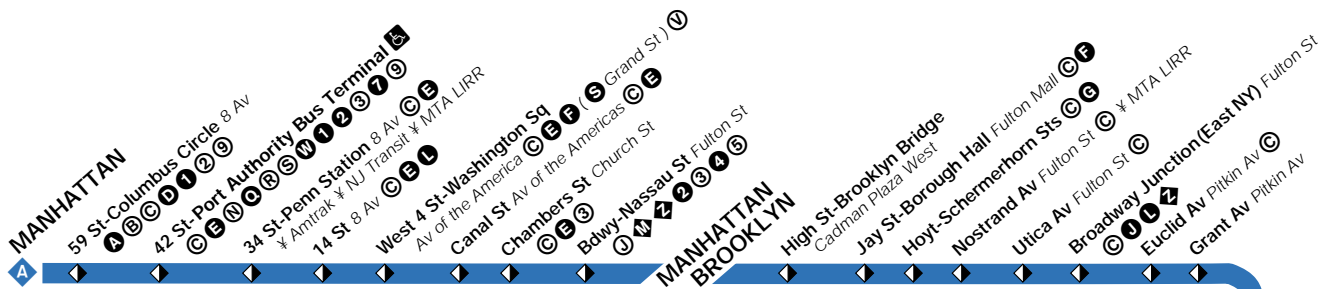

A Rockaway Park Express