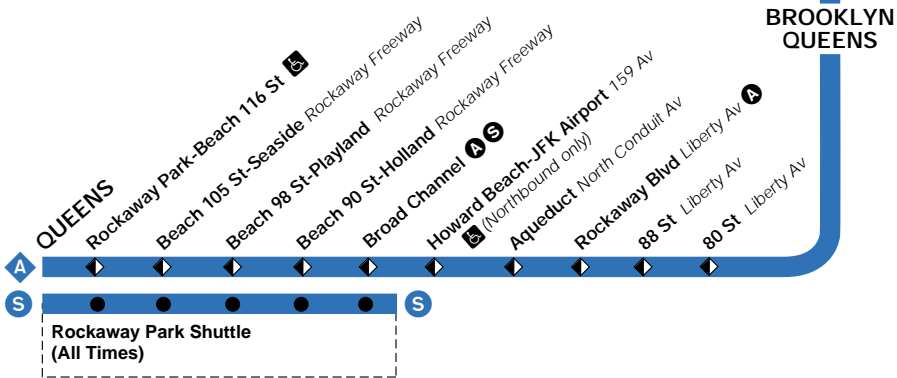

A Rockaway Park Express

Station Service

- FULL-TIME**
Train always operates and always stops here.
- ONE-WAY RUSH HOUR**
Train does not always operate or sometimes skips this station.
- Accessible Station

Transfer Points

A Full-time **M** Part-time **C** Part-time

Weekday Service

A Southbound

Rockaway Park Express to Rockaway Park, Queens

59 St	42 St	W 4 St	Chambers St	Jay St	Rckwy Blvd	Broad Channel	Beach 90 St	Beach 98 St	Beach 105 St	Rckwy Pk Bch 116 St
4:19	4:22	4:28	4:33	4:41	5:04	5:17	5:21	5:22	5:24	5:25
4:39	4:42	4:49	4:53	5:01	5:24	5:38	5:42	5:43	5:45	5:47
4:59	5:02	5:09	5:13	5:21	5:45	5:59	6:03	6:04	6:06	6:08
5:19	5:22	5:28	5:33	5:40	6:05	6:18	6:22	6:24	6:25	6:27
5:38	5:41	5:48	5:52	6:00	6:24	6:38	6:42	6:43	6:44	6:46

Weekday Service

S Rockaway Park Shuttle

From Broad Channel to Rockaway Park, Queens

	Broad Channel	Beach 90 St	Beach 98 St	Beach 105 St	Rckwy Pk Bch 116 St
X	12:18	12:22	12:23	12:25	12:26
M	12:19	12:23	12:24	12:26	12:27
M	12:31	12:35	12:36	12:38	12:39
X	12:40	12:44	12:45	12:47	12:48
M	12:46	12:50	12:51	12:53	12:54
X	1:04	1:08	1:09	1:11	1:12
M	1:06	1:10	1:11	1:13	1:14
M	1:26	1:30	1:31	1:33	1:34
X	1:30	1:34	1:35	1:37	1:38
	1:46	1:50	1:51	1:52	1:54
	2:06	2:10	2:11	2:12	2:14
	2:26	2:30	2:31	2:32	2:34
	2:46	2:50	2:51	2:52	2:54