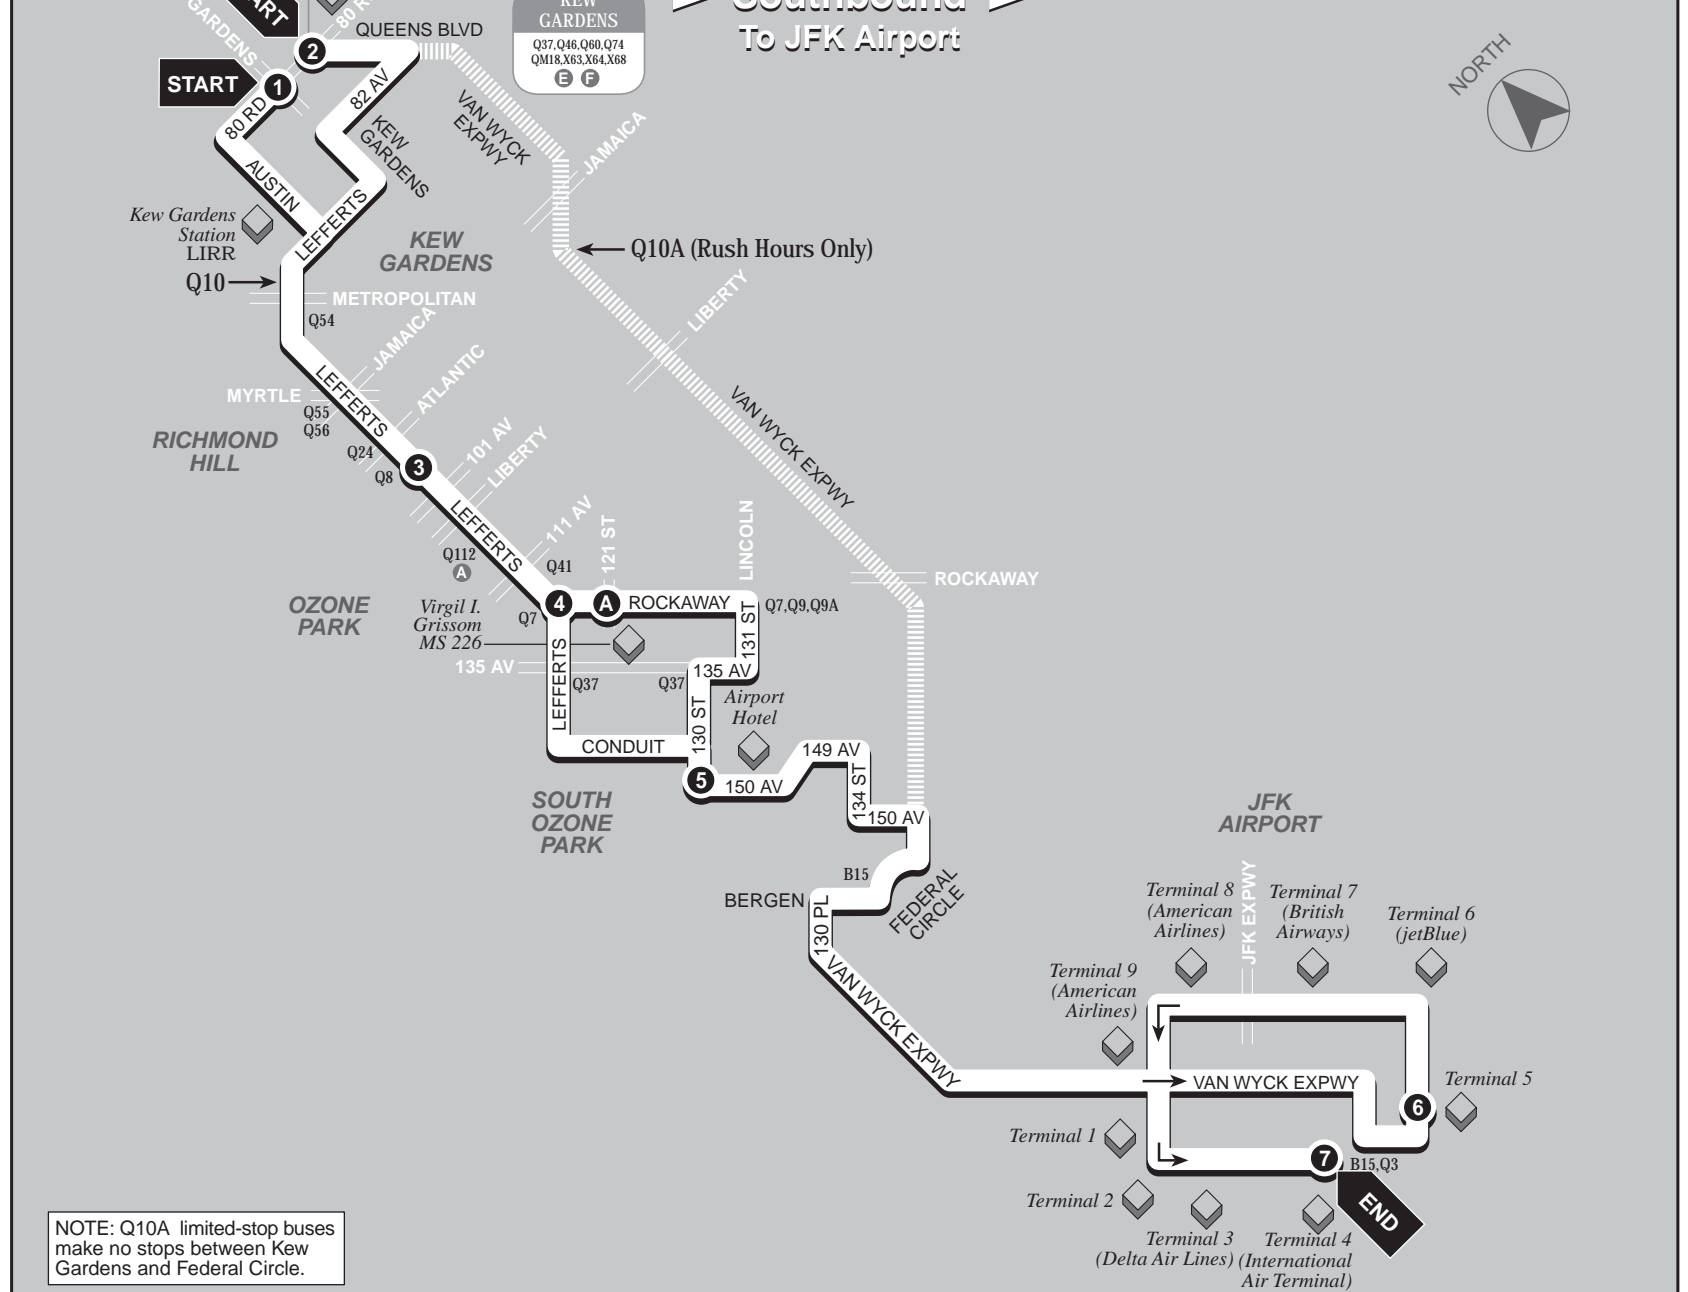

Q10/Q10A **Q10: LEFFERTS** **Q10A: JFK AIRPORT LIMITED** **Q10/Q10A**

- 1** BUS STARTS at 80 Rd & Kew Gardens
- 2** BUS STARTS at 80 Rd & Queens Blvd
- 3** Bus leaves from 101 Av & Lefferts
- 4** Bus leaves from Rockaway & Lefferts
- Does Bus travel via Rockaway or Conduit?
- 5** Bus leaves from 150 Av & 130 St
- 6** Bus arrives at JFK Term.5
- 7** BUS ENDS at JFK Term.4 (Int. Air Term.)