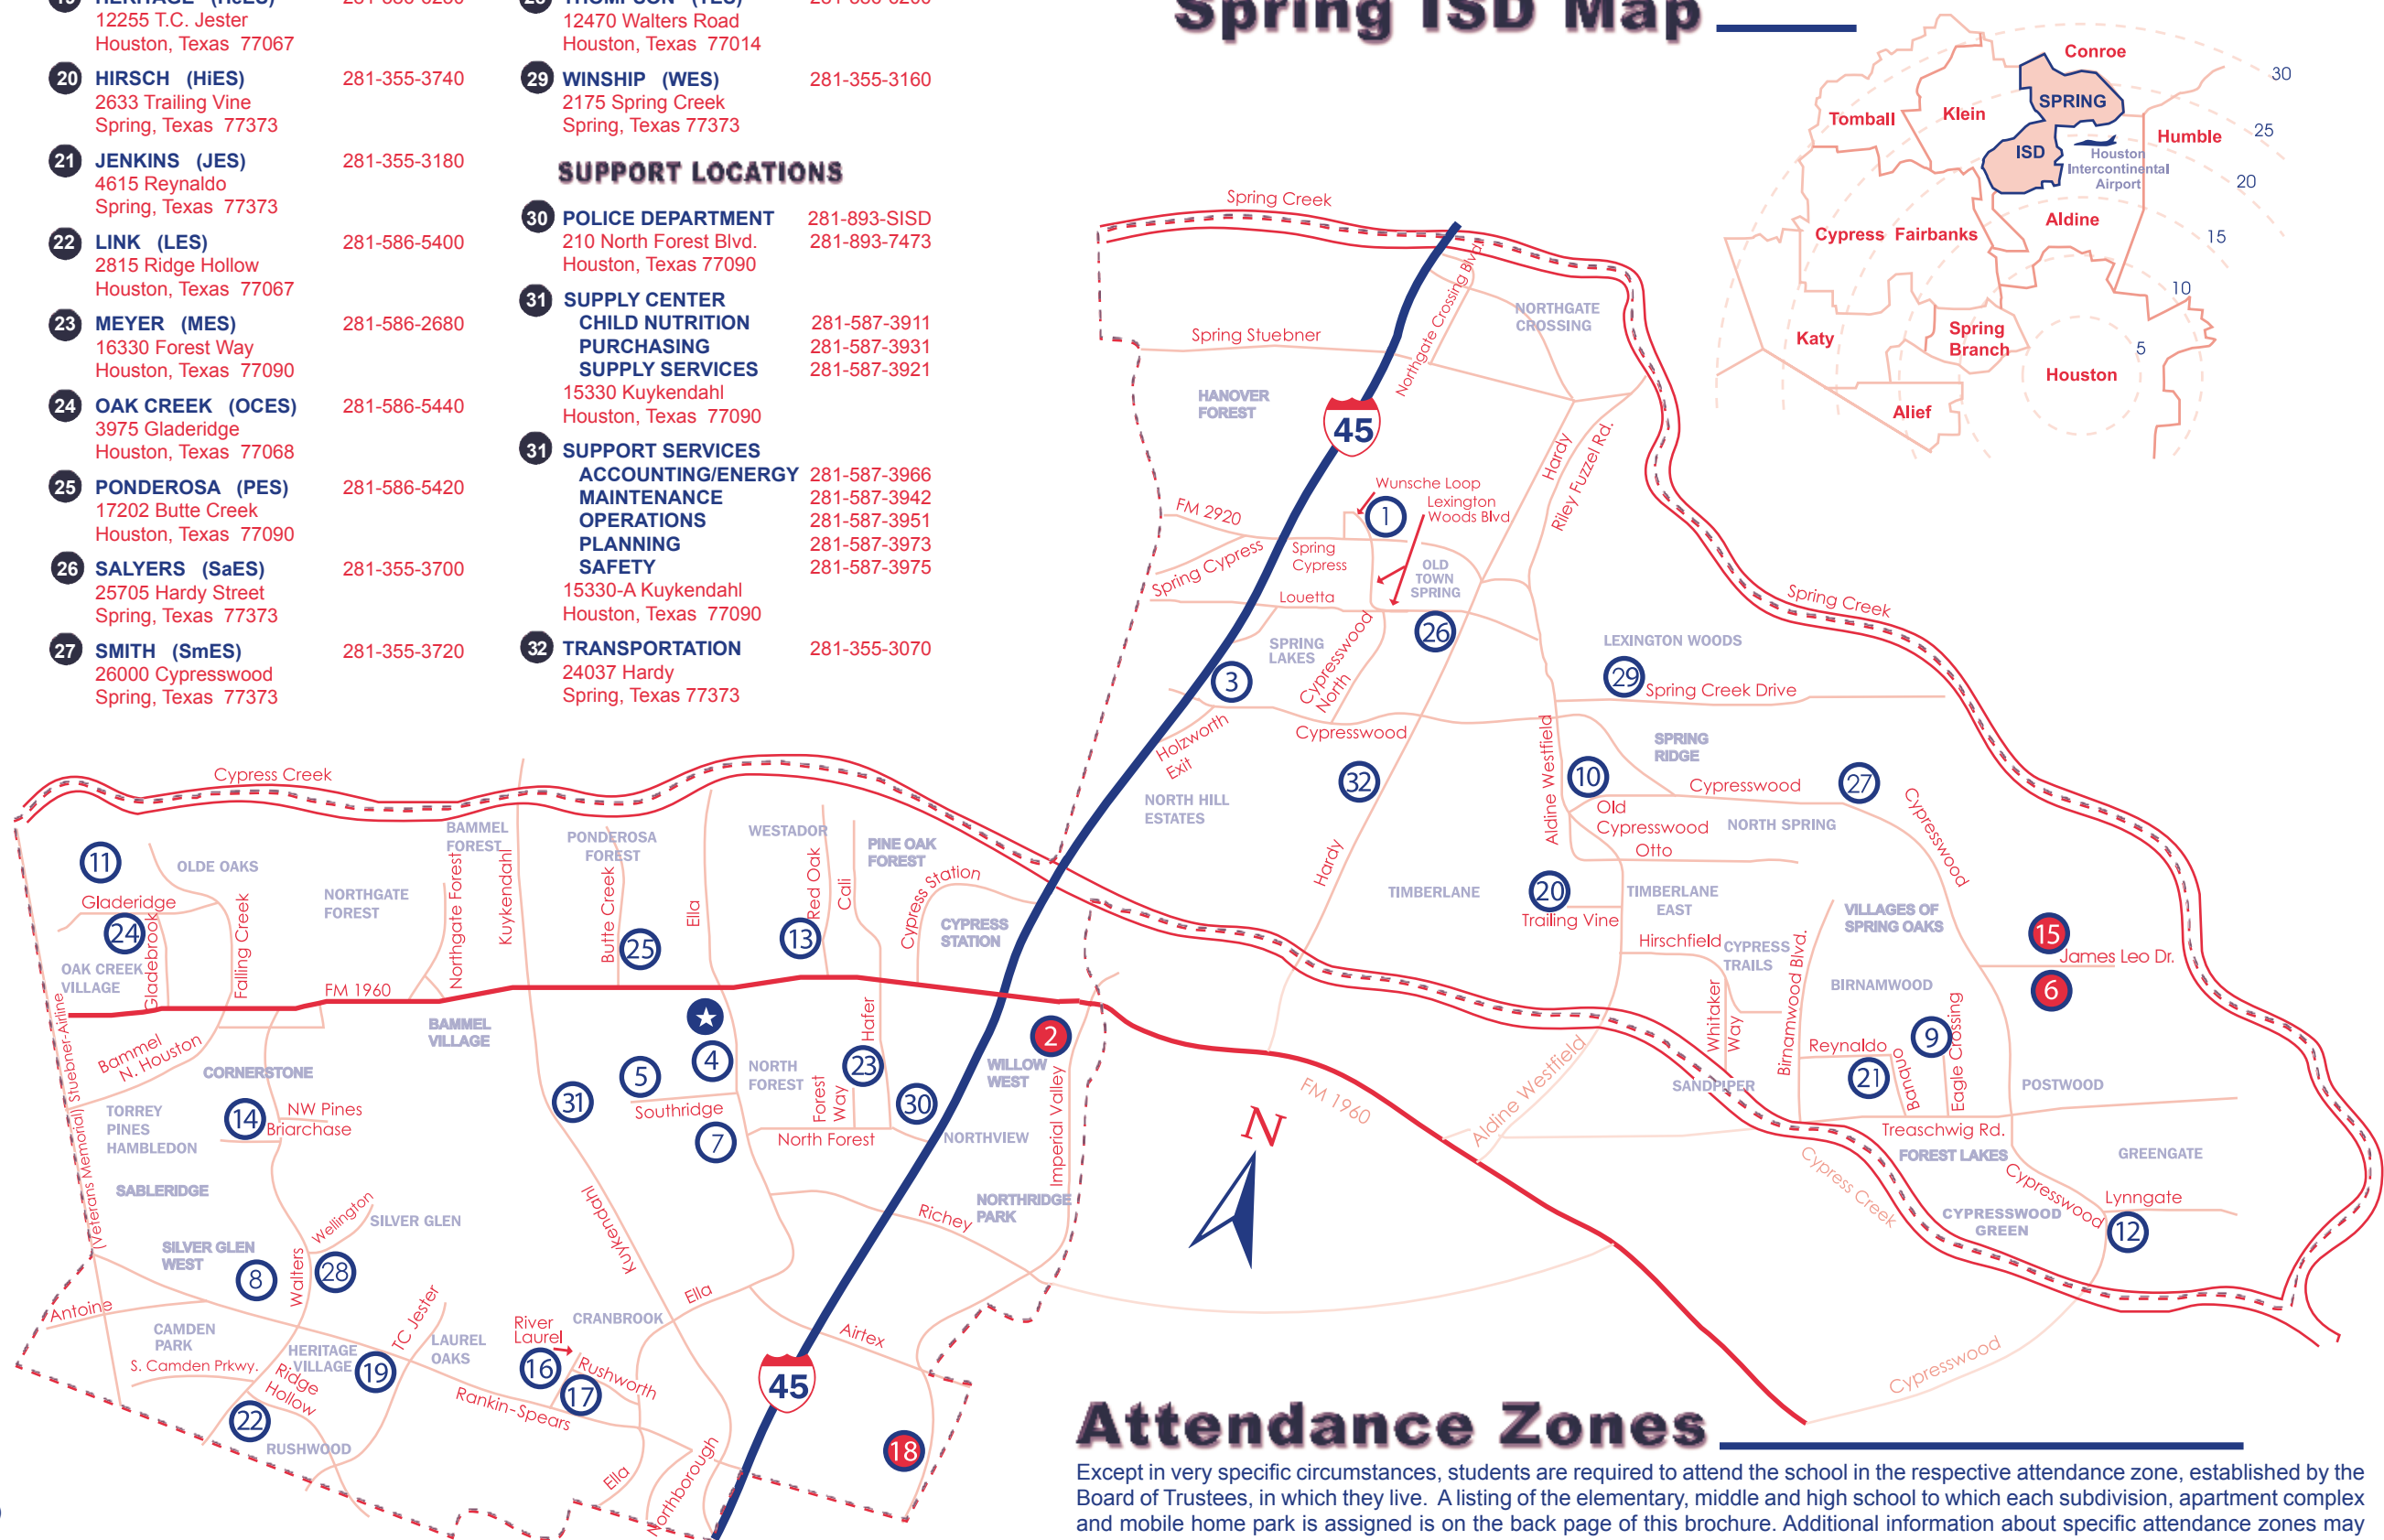

17 CLARK INTERMEDIATE (Grades 3-5) (CIES) 281-355-3701
1825 Rushworth
Houston, Texas 77014

18 COOPER (CES)
scheduled to open August 2005

19 HERITAGE (HeES) 281-586-6250
12255 T.C. Jester
Houston, Texas 77067

20 HIRSCH (HIES) 281-355-3740
2633 Trailing Vine
Spring, Texas 77373

21 JENKINS (JES) 281-355-3180
4615 Reynaldo
Spring, Texas 77373

22 LINK (LES) 281-586-5400
2815 Ridge Hollow
Houston, Texas 77067

23 MEYER (MES) 281-586-2680
16330 Forest Way
Houston, Texas 77090

24 OAK CREEK (OCES) 281-586-5440
3975 Gladeridge
Houston, Texas 77068

25 PONDEROSA (PES) 281-586-5420
17202 Butte Creek
Houston, Texas 77090

26 SALYERS (SaES) 281-355-3700
25705 Hardy Street
Spring, Texas 77373

27 SMITH (SmES) 281-355-3720
26000 Cypresswood
Spring, Texas 77373

28 THOMPSON (TES) 281-586-6200
12470 Walters Road
Houston, Texas 77014

29 WINSHIP (WES) 281-355-3160
2175 Spring Creek
Spring, Texas 77373

SUPPORT LOCATIONS

30 POLICE DEPARTMENT 281-893-SISD
210 North Forest Blvd. 281-893-7473
Houston, Texas 77090

31 SUPPLY CENTER CHILD NUTRITION PURCHASING SUPPLY SERVICES
15330 Kuykendahl
Houston, Texas 77090

31 SUPPORT SERVICES ACCOUNTING/ENERGY MAINTENANCE OPERATIONS PLANNING SAFETY
281-587-3966
281-587-3942
281-587-3951
281-587-3973
281-587-3975
15330-A Kuykendahl
Houston, Texas 77090

32 TRANSPORTATION 281-355-3070
24037 Hardy
Spring, Texas 77373

Spring ISD Map

Attendance Zones

Except in very specific circumstances, students are required to attend the school in the respective attendance zone, established by the Board of Trustees, in which they live. A listing of the elementary, middle and high school to which each subdivision, apartment complex and mobile home park is assigned is on the back page of this brochure. Additional information about specific attendance zones may be obtained by calling the Communications & Community Relations Office at 281-586-1140 or any school. This publication reflects the attendance zones that will be effective for the 2004-2005 school year and will remain effective until changed by Board action. Attendance zones, including the zones for the new schools that will open later, can be found online at www.springisd.org. Names of apartments may change by change in ownership. The Spring ISD boundary is indicated by the dotted line. Rev. 7/15/04