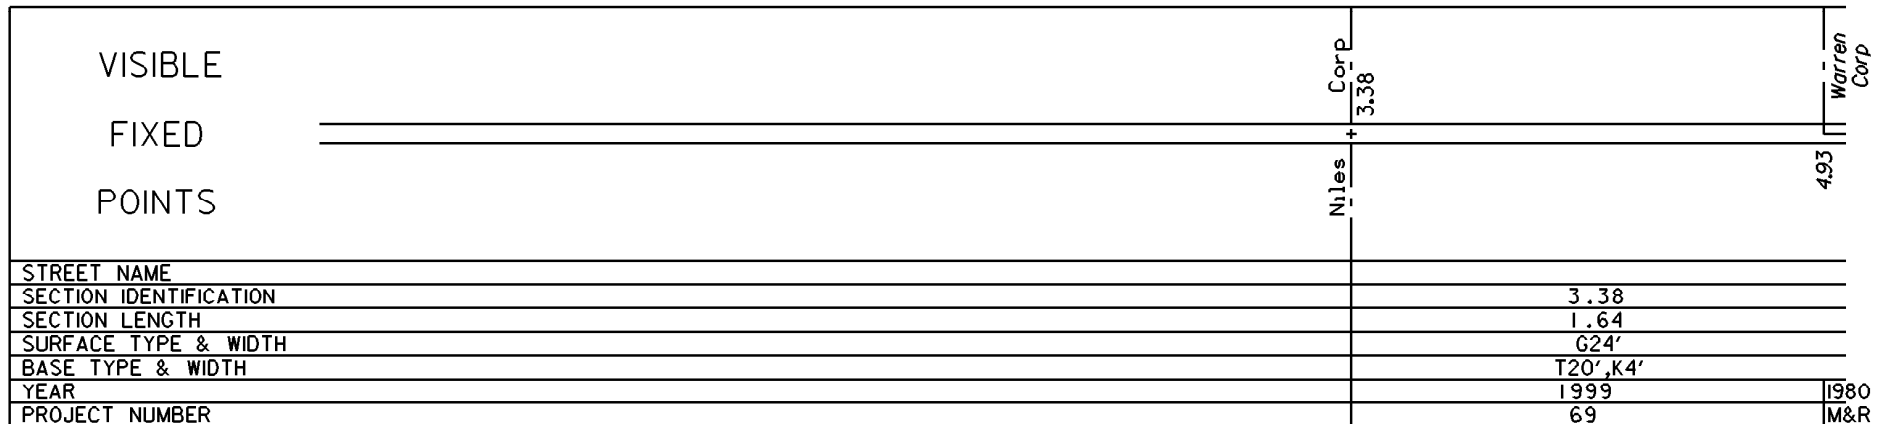

STATE OF OHIO - DEPARTMENT OF TRANSPORTATION

STATE ROUTE SECTIONS ON CONTINUOUS MILEAGE STATIONING

DISTRICT 4
 COUNTY TRUMBULL
 ROUTE SR 169

PERPETUATION

STATE OF OHIO - DEPARTMENT OF TRANSPORTATION

STATE ROUTE SECTIONS ON CONTINUOUS MILEAGE STATIONING

DISTRICT 4
 COUNTY TRUMBULL
 ROUTE SR 169

PERPETUATION