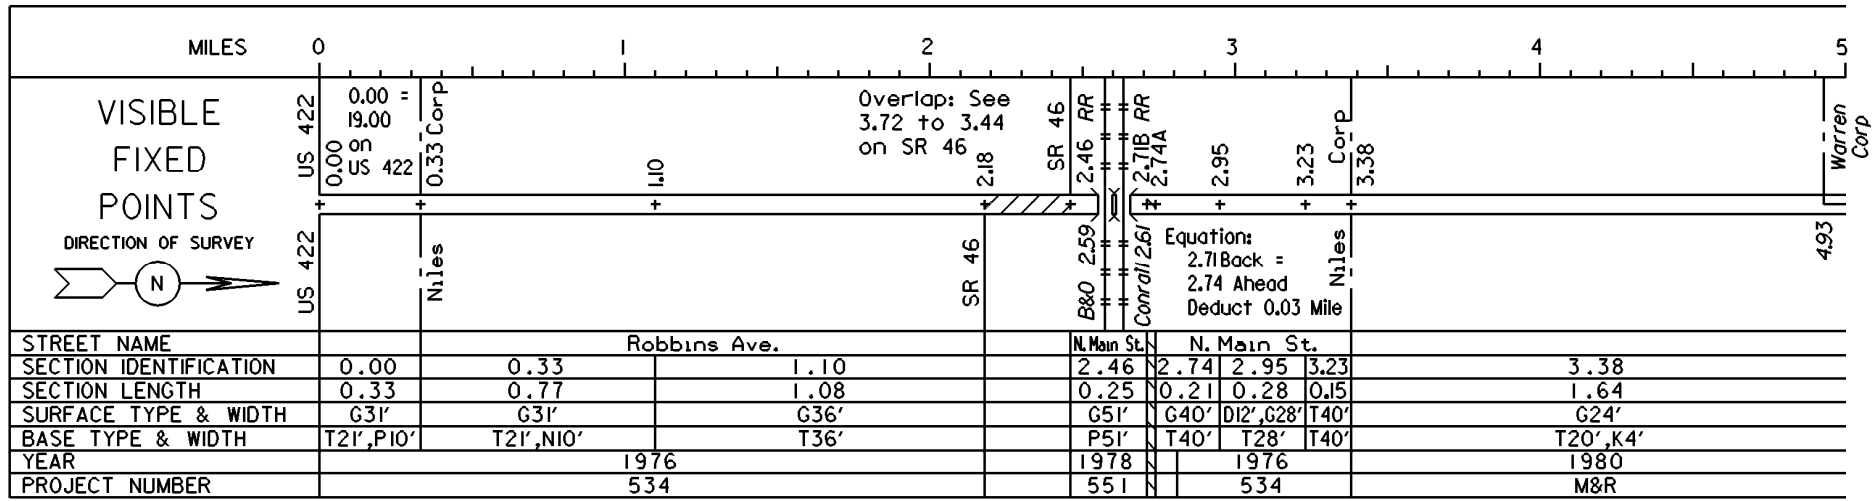

STATE OF OHIO - DEPARTMENT OF TRANSPORTATION

STATE ROUTE SECTIONS ON CONTINUOUS MILEAGE STATIONING

DISTRICT 4
 COUNTY TRUMBULL
 ROUTE SR 169

PERPETUATION

STATE OF OHIO - DEPARTMENT OF TRANSPORTATION

STATE ROUTE SECTIONS ON CONTINUOUS MILEAGE STATIONING

DISTRICT 4
 COUNTY TRUMBULL
 ROUTE SR 169

PERPETUATION