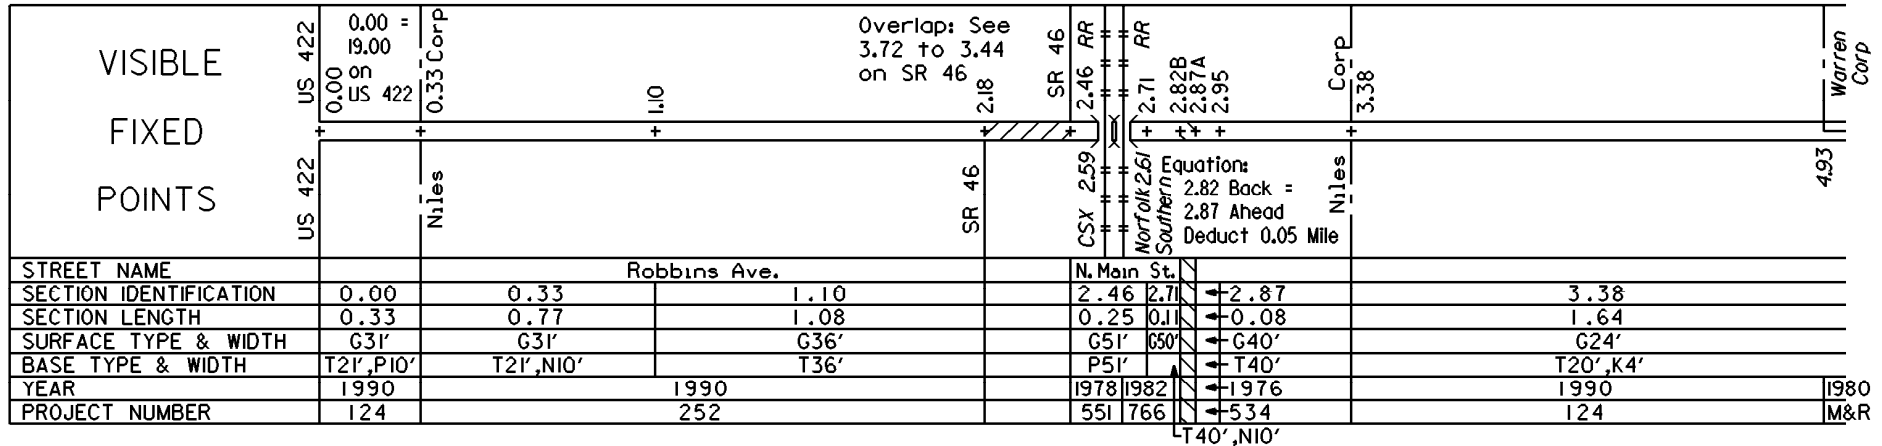

STATE OF OHIO - DEPARTMENT OF TRANSPORTATION

STATE ROUTE SECTIONS ON CONTINUOUS MILEAGE STATIONING

DISTRICT 4
 COUNTY TRUMBULL
 ROUTE SR 169

PERPETUATION

STATE OF OHIO - DEPARTMENT OF TRANSPORTATION

STATE ROUTE SECTIONS ON CONTINUOUS MILEAGE STATIONING

DISTRICT 4
 COUNTY TRUMBULL
 ROUTE SR 169

PERPETUATION