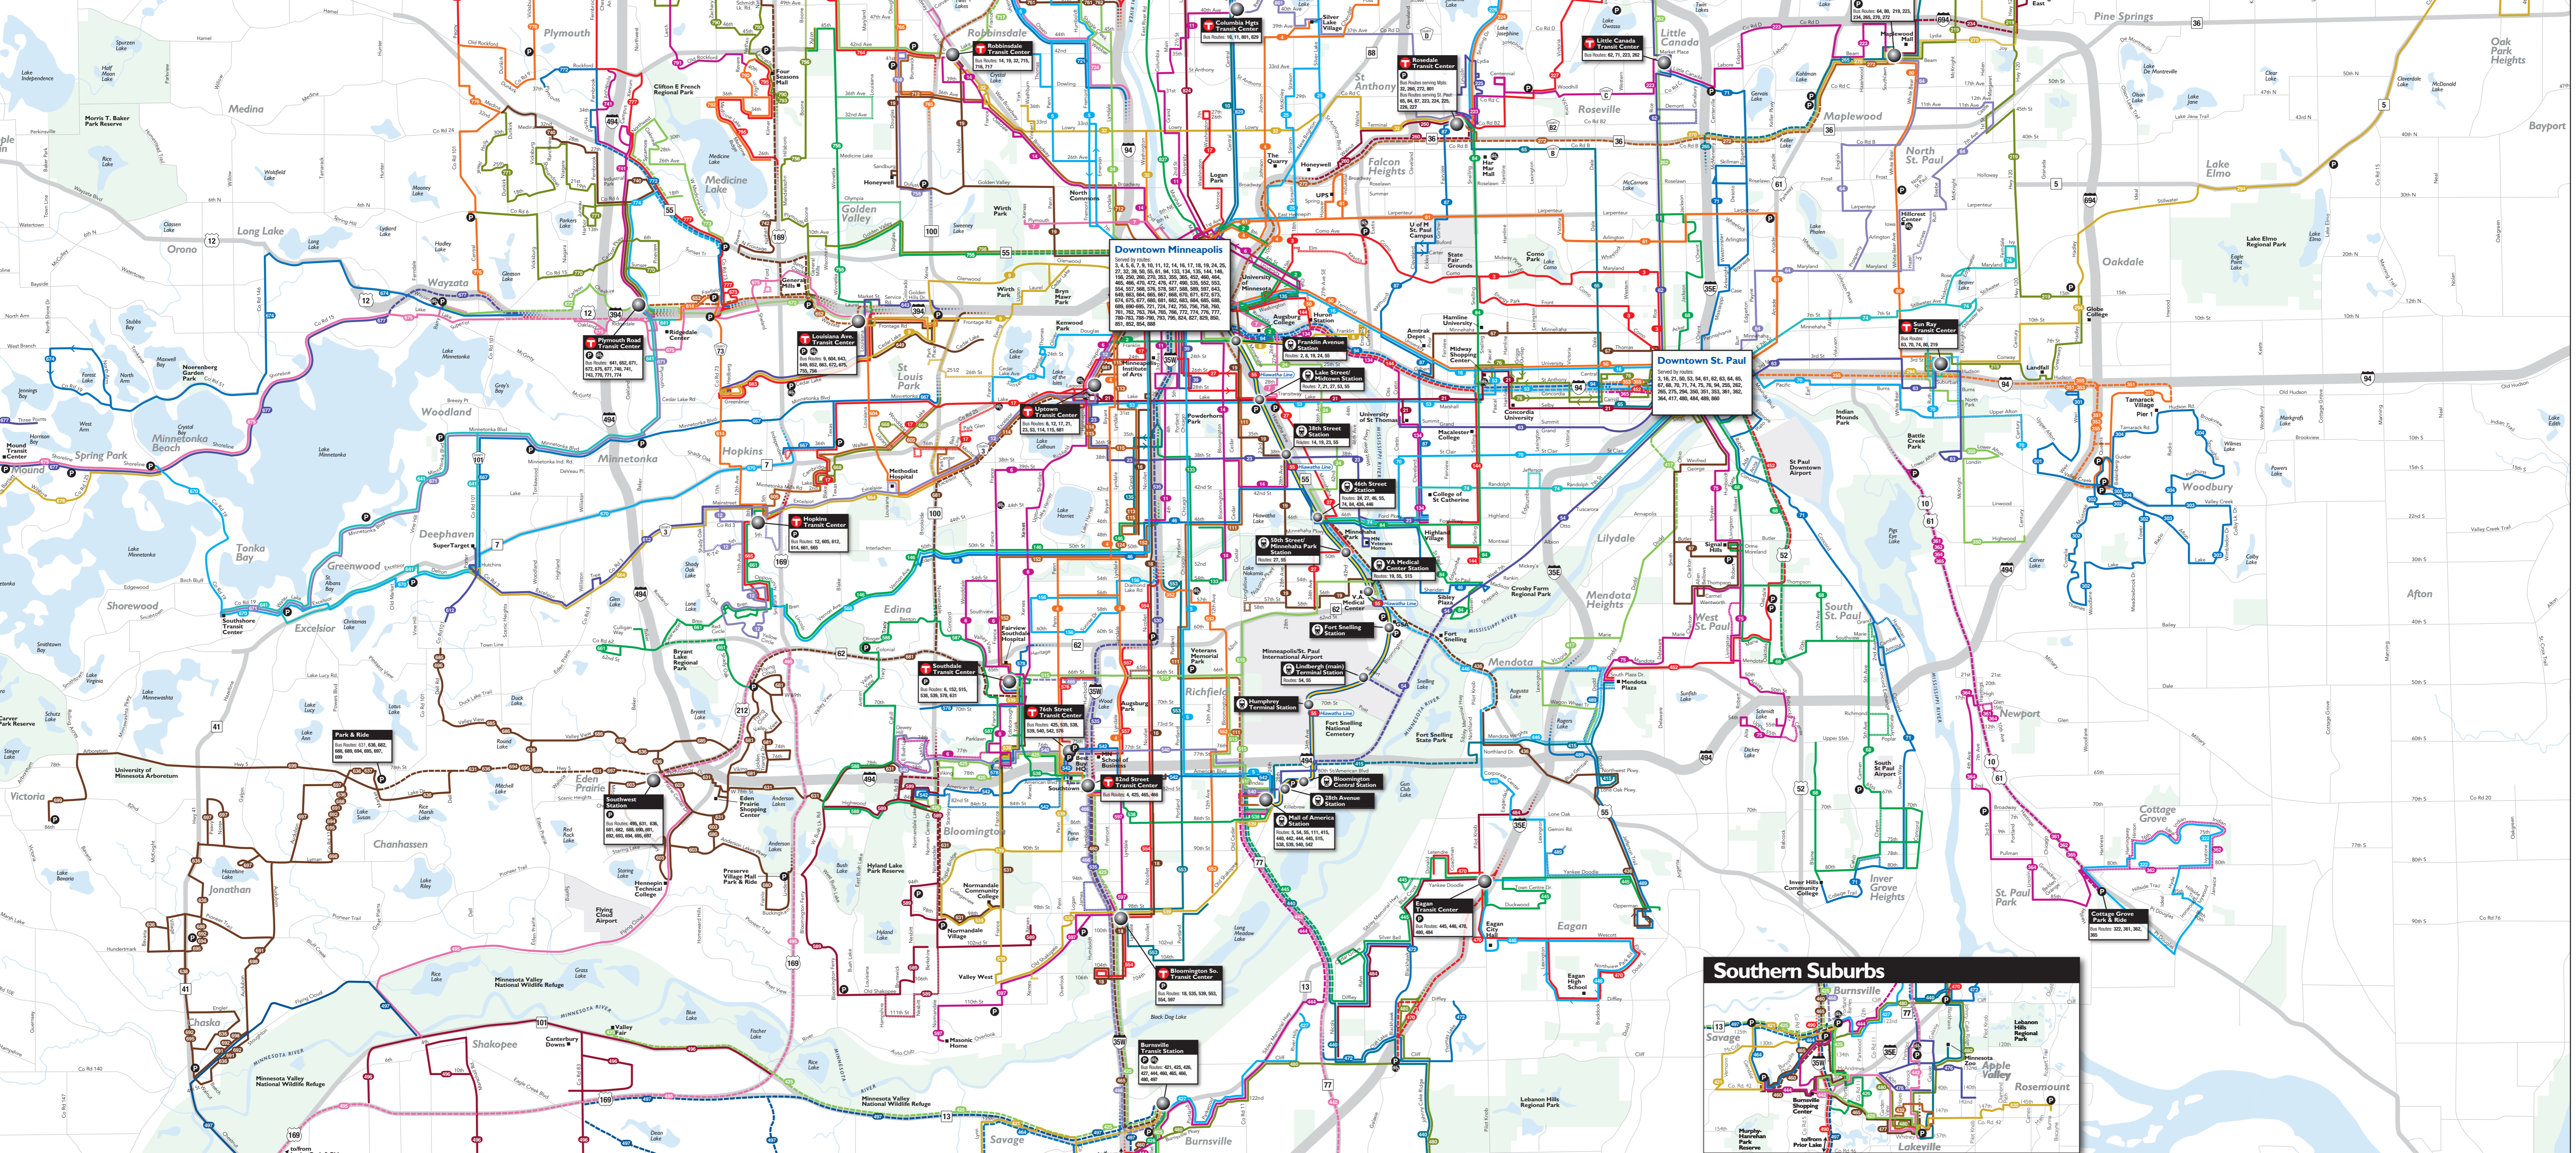

Twin Cities Metropolitan Area Transit System Map

Revised March 2005

- Bus Route
- - - Non-stop Service
  No stops to pick up or drop off customers on these route segments.
- · - · - Limited Service
  Only certain trips take this route.
- · - · - To/From Downtown
  Route continues non-stop to/from downtown Minneapolis or St. Paul.
- Light-Rail Route
  Trains stop at all stations shown.
- # Route Number
- Note:
  Each route is marked by a different color to show its travel path.
- Park & Ride lot
- ⊙ Bicycle Locker

Dial-a-Ride Service

Anoka County Dial-a-Ride 763-559-5057	Highland Dial-a-Ride 651-437-8722	Maple Grove Dial-a-Ride 952-474-7441	North Shore Dial-a-Ride 763-437-8722
St. Croix County Dial-a-Ride 651-437-8722	St. Louis Park Dial-a-Ride 952-474-7441	Wabasha County Dial-a-Ride 507-535-3122	Winona County Dial-a-Ride 507-535-3122
Scott County Dial-a-Ride 651-437-8722	Washington County Dial-a-Ride 651-437-8722	Wright County Dial-a-Ride 651-437-8722	Yellow River Dial-a-Ride 651-437-8722

Southern Suburbs

This inset map provides a detailed view of transit routes in the southern suburbs. It shows routes connecting major hubs like Burnsville, Savage, Rosemount, and Lakeville, with various bus and light rail lines.

See Southern Suburbs inset at right