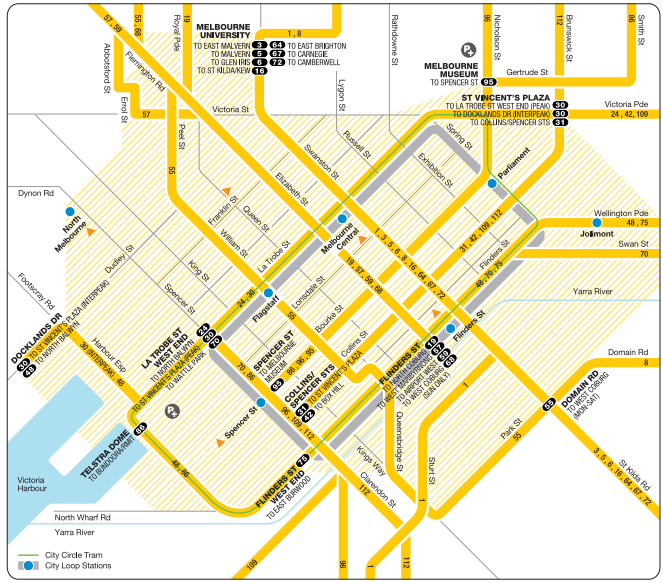

NORTH

MAP NOT TO SCALE
Effective January 2005