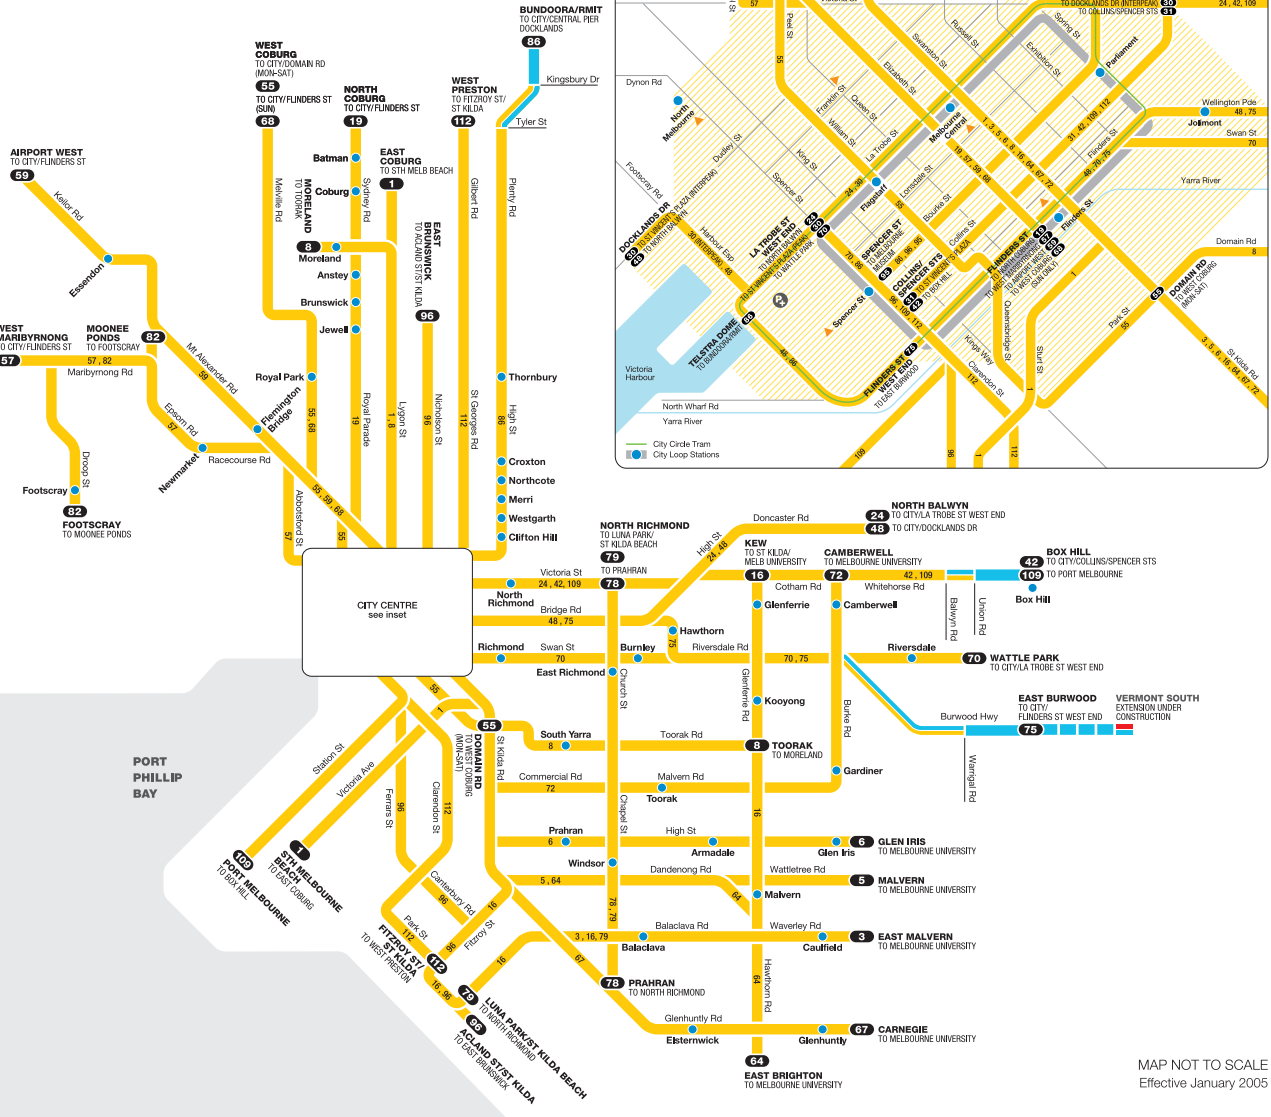

NORTH

MAP NOT TO SCALE
Effective January 2005