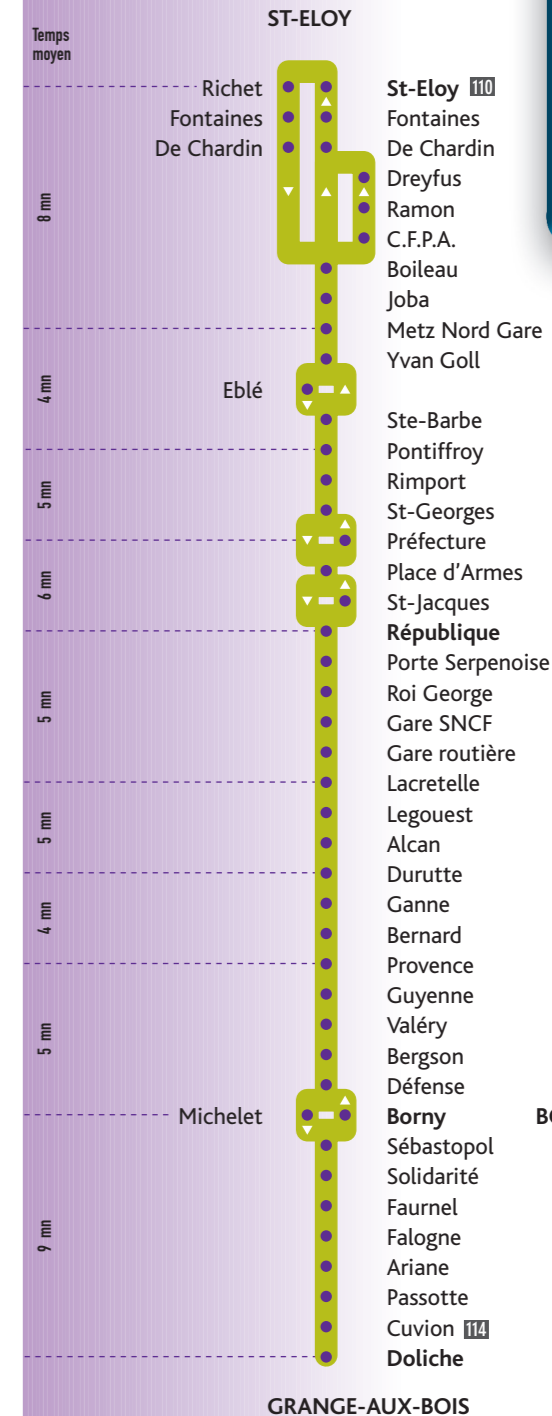

St-Eloy ► Borny / Grange-aux-Bois

Table of departure times from St-Eloy to Borny / Grange-aux-Bois, listing arrival times at various stations like Pontiffroy, République, Gare SNCF, Durutte, Michelet, and Doliche.

Borny / Grange-aux-Bois ► St-Eloy

Table of departure times from Borny / Grange-aux-Bois to St-Eloy, listing arrival times at various stations like Doliche, Borny, Durutte, Gare SNCF, République, Pontiffroy, and St-Eloy.

St-Eloy ◀ Borny / Grange-aux-Bois

HIVER 2005/2006

Imp. Fort-Moiseille - 03 87 51 27 37

St-Eloy ► Borny / Grange-aux-Bois

Table of bus times for St-Eloy to Borny / Grange-aux-Bois during the BLANCHE period. Columns include destination (St-Eloy, Pontiffroy, République, Gare SNCF, Durutte, Michelet, Doliche) and departure times.