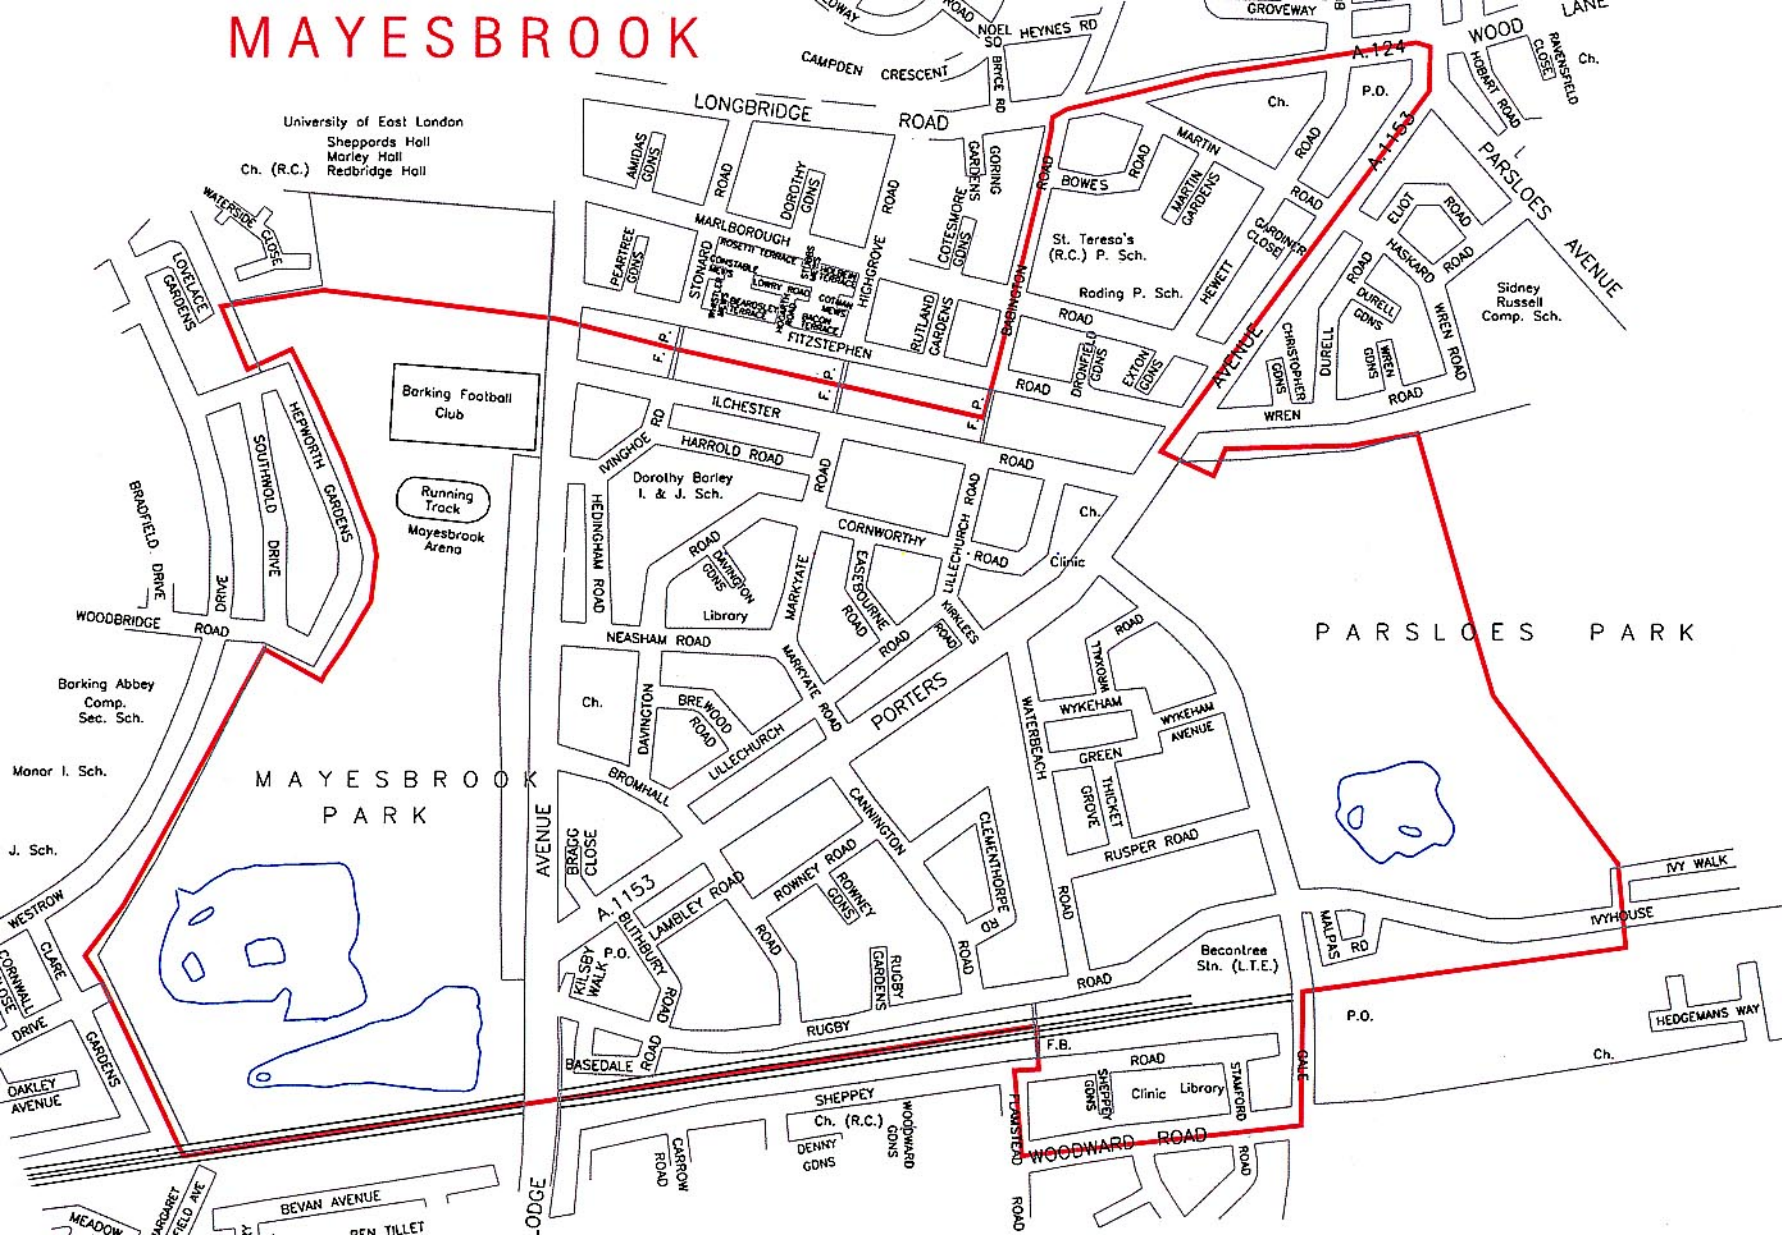

MAYESBROOK

University of East London
Sheppards Hall
Marley Hall
Redbridge Hall
Ch. (R.C.)

Barking Football Club

Running Track
Mayesbrook Arena

MAYESBROOK PARK

PARSLOES PARK

Barking Abbey
Comp. Sec. Sch.

Monor I. Sch.

J. Sch.

Becontree
Stn. (L.T.E.)

MEADOW
MARGARET FIELD AVE
BEVAN AVENUE
PEN TILLET

SHEPPEY
Ch. (R.C.)
DENNY Gdns
WOODWARD Gdns

WOODWARD ROAD
SHEPPEY Gdns
Clinic Library
STANFORD ROAD

Sidney Russell
Comp. Sch.