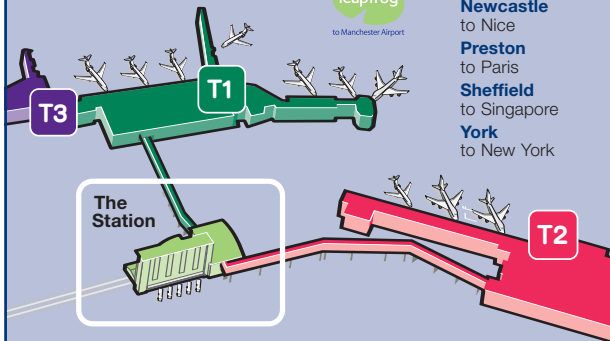

The Station

to the rest of the world

- Quick and frequent rail connections to over 180 worldwide flight destinations.
- Manchester Airport's new transport interchange 'The Station' integrates rail, coach & bus and is directly linked to all terminals.

Barrow-in-Furness
to Barcelona
Cleethorpes
to Cairo
Dewsbury
to Dalaman
Doncaster
to Dubai
Huddersfield
to Heraklion
Hull
to Hong Kong
Lancaster
to Las Vegas
Leeds
to Luxembourg
Manchester
to Maldives
Meadowhall
to Milan
Newcastle
to Nice
Preston
to Paris
Sheffield
to Singapore
York
to New York

leapfrog
to Manchester Airport

National Rail Enquiries:
08457 48 49 50
www.nationalrail.co.uk

Manchester Airport

www.manchesterairport.co.uk

From The North East

To Manchester Airport & Liverpool Lime Street

Mondays to Fridays

	TP II◇ MX	TP II◇ MO	TP II◇ MO	TP II◇ MX	TP II◇ MX	TP II◇ MO	TP II◇ MO	TP II◇ MX	TP II◇ MX
Newcastle d	—	—	—	—	—	—	0210	0210	—
Chester-le-Street	—	—	—	—	—	—	—	—	—
Durham	—	—	—	—	—	—	0226	0226	—
Middlesbrough d	2149p	2204p	—	—	—	—	—	—	—
Thornaby	2155p	2210p	—	—	—	—	—	—	—
Yarm	—	2217p	—	—	—	—	—	—	—
Darlington	2216p	—	—	—	—	—	0245	0245	—
Northallerton	2229p	2232p	—	—	—	—	—	—	—
Thirsk	2238p	2240p	—	—	—	—	—	—	—
Scarborough d	—	—	—	—	—	—	—	—	—
Seamer	—	—	—	—	—	—	—	—	—
Malton	—	—	—	—	—	—	—	—	—
York a	2304p	2308p	—	—	—	—	0349	0349	—
Hull d	2307p	2311p	0026	0026	0214	0226	0356	0356	0523
Brough	—	—	—	—	—	—	—	—	—
Selby	—	—	—	—	—	—	—	—	—
South Milford	—	—	—	—	—	—	—	—	—
Garforth	—	—	—	—	—	—	—	—	—
Leeds a	2335p	2340p	0054	0058	0246	0254	0425	0425	0551
d	2338p	2340p	0055	0100	0249	0255	0425	0425	0555
Dewsbury	2349p	2354p	—	—	—	—	—	—	0607
Huddersfield	2359p	0001	0117	0122	0310	0320	0447	0447	0616
Stalybridge	—	—	—	—	—	—	—	—	0637
Manchester a	0053	0037	0157	0229	0417	0357	0524	0543	0653
Piccadilly d	0057	0040	0220	0233	0421	0421	0614	0614	0701
Manchester Airport a	0111	0056	0237	0249	0437	0437b	0639c	0639c	0717
Manchester	—	—	—	—	—	—	—	—	—
Oxford Road	—	—	—	—	—	—	0602e	—	—
Birchwood	—	—	—	—	—	—	0657f	—	—
Warrington Central	—	—	—	—	—	—	0704f	—	—
Liverpool	—	—	—	—	—	—	—	—	—
Lime Street a	—	—	—	—	—	—	0747e	—	—

Notes

- b By changing at Manchester Piccadilly, passengers may arrive at 0431
- c By changing at Manchester Piccadilly, passengers may arrive at 0614
- e Change at Manchester Piccadilly
- f Change at Manchester Piccadilly and Manchester Oxford Road

Mondays to Fridays

The North East to Manchester Airport & Liverpool Lime Street