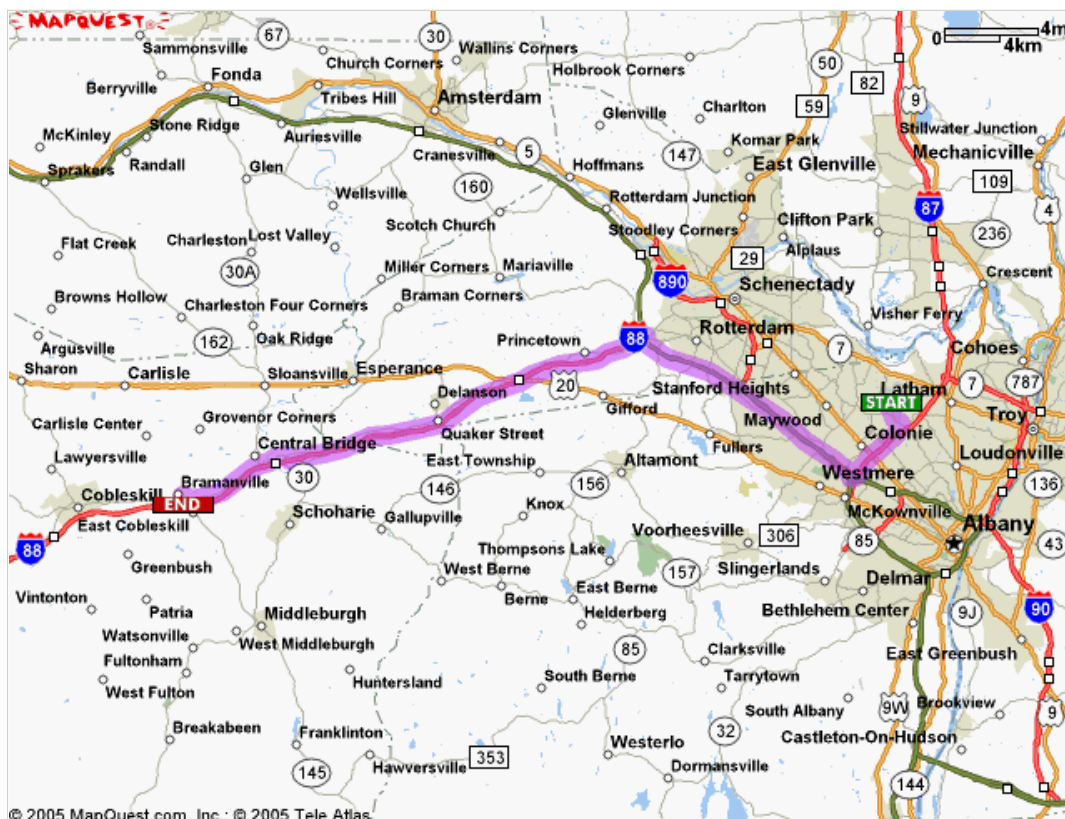

**START** **Albany**  
**International**  
**Airport (A)**  
 Albany, NY US

**END** **165 Caverns Rd**  
 Howes Cave, NY  
 12092-1907, US

**Total Est. Time:**  
 41 minutes

**Total Est. Distance:**  
 37.79 miles

Maneuvers	Distance
<b>1:</b> Start out going NORTH.	<0.1 miles
<b>2:</b> Turn RIGHT.	<0.1 miles
<b>3:</b> Turn LEFT.	<0.1 miles
<b>4:</b> Turn LEFT onto NY-155 / CR-151 / PETER J DELASANDRO BLVD / DALESSONDRO BLVD.	<0.1 miles
<b>5:</b> Stay STRAIGHT to go onto NY-155 / CR-151 / PETER J DELASANDRO BLVD / ALBANY SHAKER RD / DALESSONDRO BLVD. Continue to follow NY-155 / CR-151 / ALBANY SHAKER RD.	1.2 miles
<b>6:</b> Merge onto I-87 S.	2.6 miles
<b>7:</b> Take the I-90 E / I-87 S / I-90 W exit- EXIT 1- toward ALBANY / BOSTON / NEW YORK / BUFFALO / NEW YORK THRUWAY.	0.3 miles
<b>8:</b> Merge onto NEW YORK STATE TRWY S / I-90 W via EXIT 1W toward NEW YORK / BUFFALO / NEW YORK THRUWAY (Portions toll).	11.1 miles
<b>9:</b> Merge onto I-88 W via EXIT 25A toward SCHENECTADY / BINGHAMPTON / RT-7 (Portions toll).	16.6 miles
<b>10:</b> Take the RT-30A exit- EXIT 23- toward RT-7 / SCHOHARIE / RT-30 / CENTRAL BRIDGE.	0.3 miles
<b>11:</b> Turn RIGHT onto NY-30A.	0.2 miles

**Maneuvers**

**Distance**

 **12:** Turn LEFT onto NY-30A / NY-7. Continue to follow NY-7. 4.6 miles

 **13:** Turn RIGHT onto CAVERNS RD / CR-8. 0.3 miles

 **14:** End at **165 Caverns Rd**  
Howes Cave, NY 12092-1907, US

**Total Est. Time:** 41 minutes      **Total Est. Distance:** 37.79 miles

These directions are informational only. No representation is made or warranty given as to their content, road conditions or route usability or expeditiousness. User assumes all risk of use. MapQuest and its suppliers assume no responsibility for any loss or delay resulting from such use.