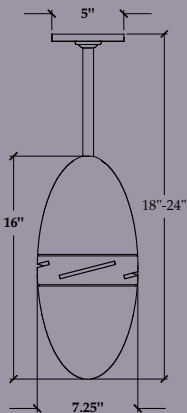

Whirlybird

20

Suitable for damp locations

The Whirlybird fan is the only contribution by an outside designer for The Modern Fan Co. Laurinda Spear has brought her taste and creativity to our collection with this innovative glass fan. The Whirlybird is constructed of die-cast aluminum components covered by mouth-blown glass. The fan is offered with our standard opal white glass or a playful combination of etched clear glass and a painted blue interior, producing a subtle glow of color. 75 watt halogen lamp included.

# WHR	finish	blade diameter	blade color	control option >page 22
WO	Gloss White/Opal	52 52" Span	WH White	NC No Control
BF	Blue/Frosted	42 42" Span		002 Fan Speed/Light
				003 Handheld Remote
				004 Wall Mounted RF

Includes 6" and 12" down rods
For optional down rods >page 23