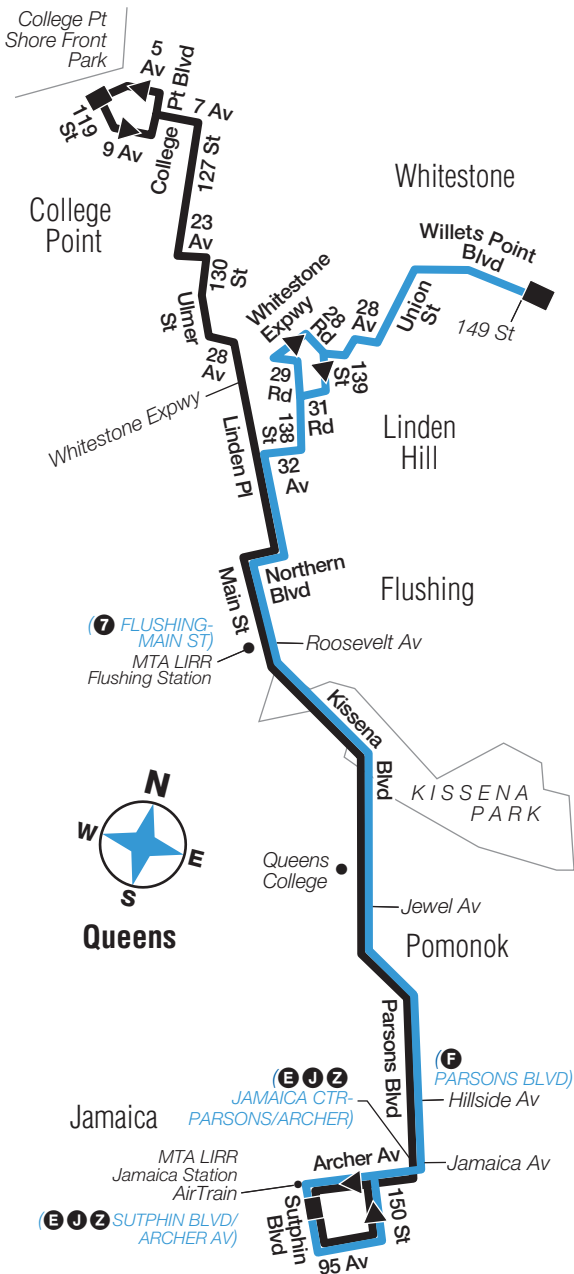

Q25/Q34 LEGEND

■ Terminal

(7 STATION NAME)
Subway Connection

— Q25 Service

— Q34 Service