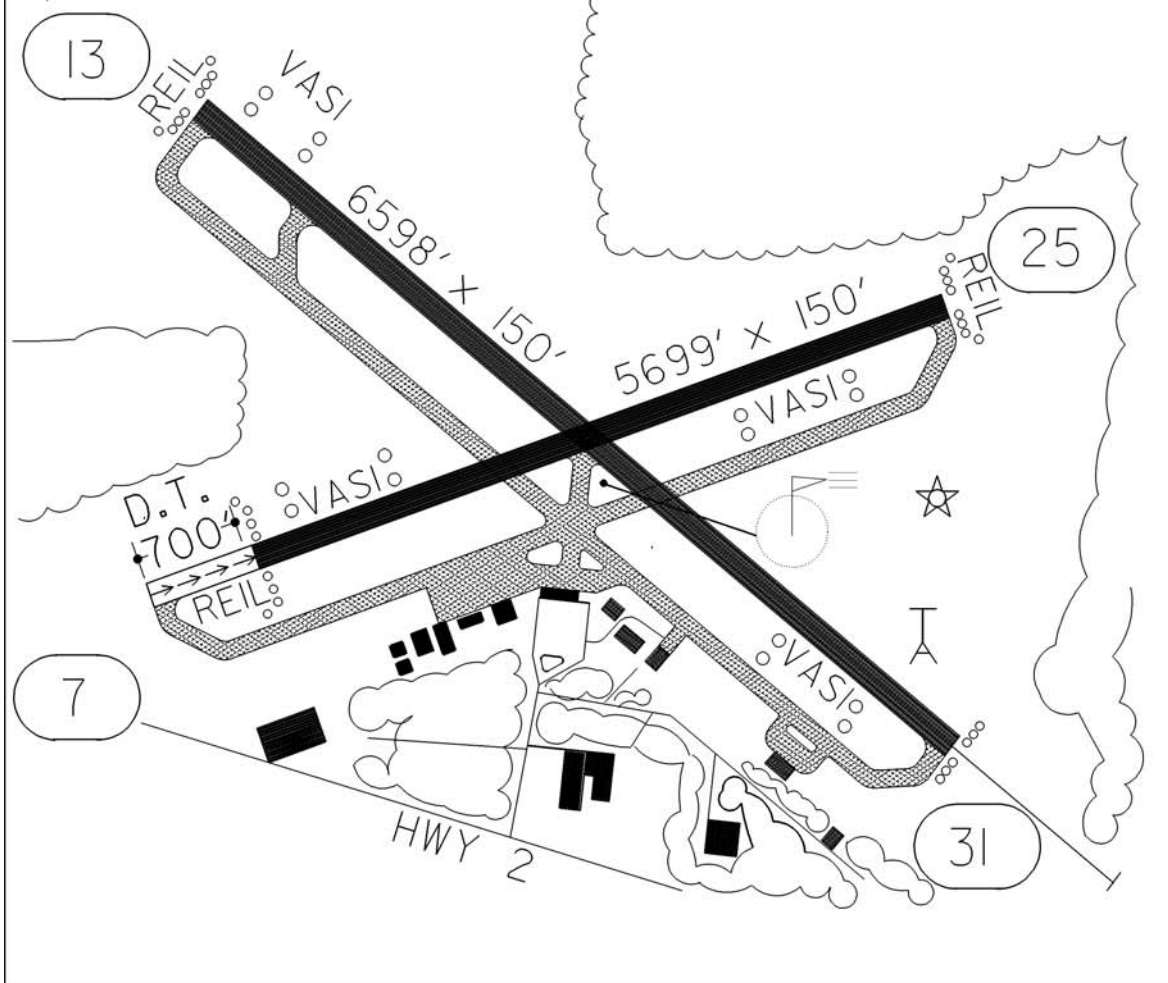

FIELD ELEV. 1390'

(BJI)

BEMIDJI

SEC. CH: TWIN CITIES (N)
 LAT: 47° 30.6'
 LONG: 94° 56.0' 
 COMM: CTAF: 122.8(L)
 AWOS: 119.275 VHF
 RCO FSS: 123.6
 MPLS CTR: 134.75
 RNAV: (BJI 108.6) R133 D5.4
 TPA: 2390' (1000')
 APPROACH: ILS, GPS, VOR,
 VOR/DME & RNAV

	RUNWAY 13 - 31			RUNWAY 7 - 25			
	CLICKS ON 122.8			CLICKS ON 122.8			
	3	5	7		3	5	7
LIGHTS	HIGH	HIGH	HIGH	LIGHTS	LOW	MED	HIGH
REIL (13)	OFF	OFF	ON	REIL	OFF	OFF	ON
MALS	LOW	MED	HIGH				

BEMIDJI REGIONAL AIRPORT