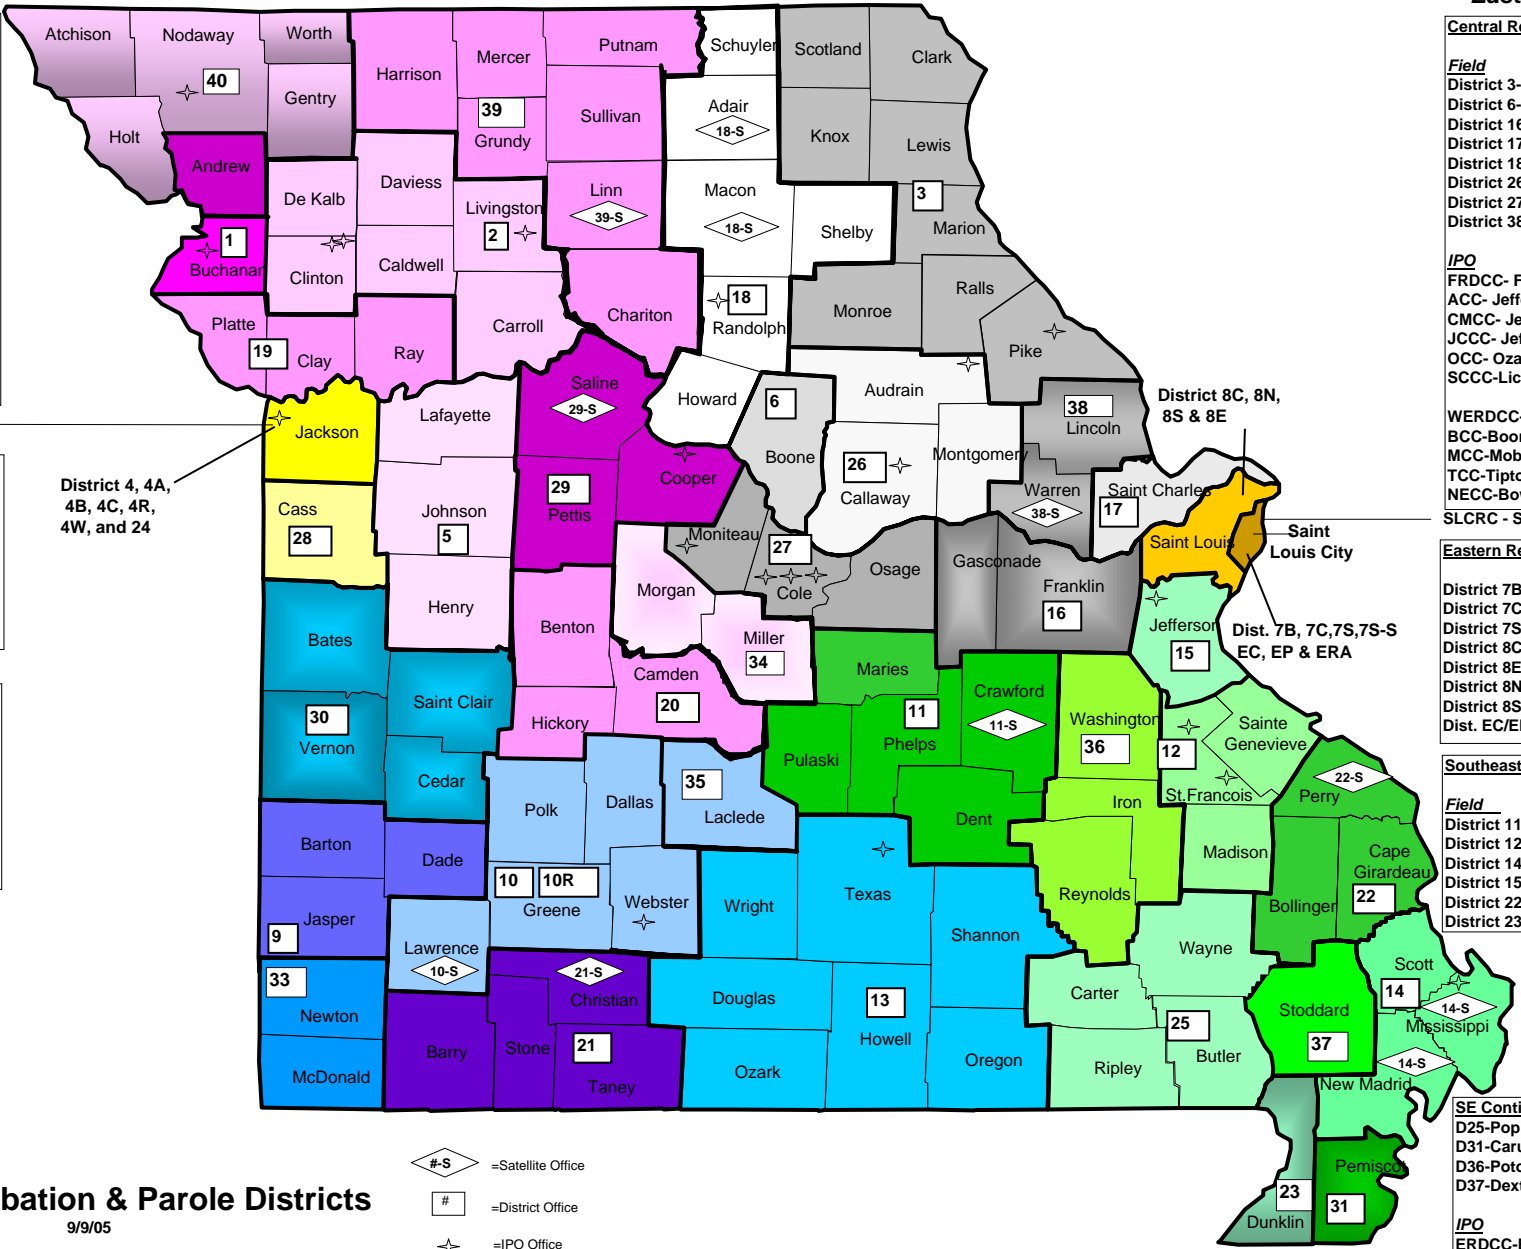

KCCRC- Kansas City

Western Region

District 4-Kansas City
District 4A-Kansas City
District 4B-Kansas City
District 4C-Kansas City
District 4R-Kansas City
District 4W-Kansas City
District 24-Independence
District 28-Belton

Southwest Region

District 9-Joplin
District 10-Springfield
District 10R-Springfield
District 13-West Plains
District 21-Branson
District 30-Nevada
District 33-Neosho
District 35-Lebanon

Eastern Zone

Central Region

Field
District 3-Hannibal
District 6-Columbia
District 16-Union
District 17-St. Charles
District 18- Moberly
District 26-Fulton
District 27-Jefferson City
District 38-Troy

IPO
FRDCC- Fulton
ACC- Jefferson City
CMCC- Jefferson City
JCCC- Jefferson City
OCC- Ozark
SCCC-Licking

WERDCC-Vandalia
BCC-Boonville
MCC-Moberly
TCC-Tipton
NECC-Bowling Green
SLCRC - St. Louis City

Eastern Region

District 7B-St. Louis
District 7C-St. Louis
District 7S-St. Louis
District 8C-St. Louis
District 8E-St. Louis
District 8N-Ferguson
District 8S-St. Louis
Dist. EC/EP/ERA-St. Louis

Southeast Region

Field
District 11-Rolla
District 12-Farmington
District 14-Sikeston
District 15-Hillsboro
District 22-Cape Girardeau
District 23-Kennett

SE Continued:
D25-Poplar Bluff
D31-Caruthersville
D36-Potosi
D37-Dexter

IPO
ERDCC-Bonne Terre
FCC/PCC-Farmington
MECC-Pacific
SECC-Charleston

Missouri Probation & Parole Districts

9/9/05

#-S =Satellite Office
=District Office
★ =IPO Office