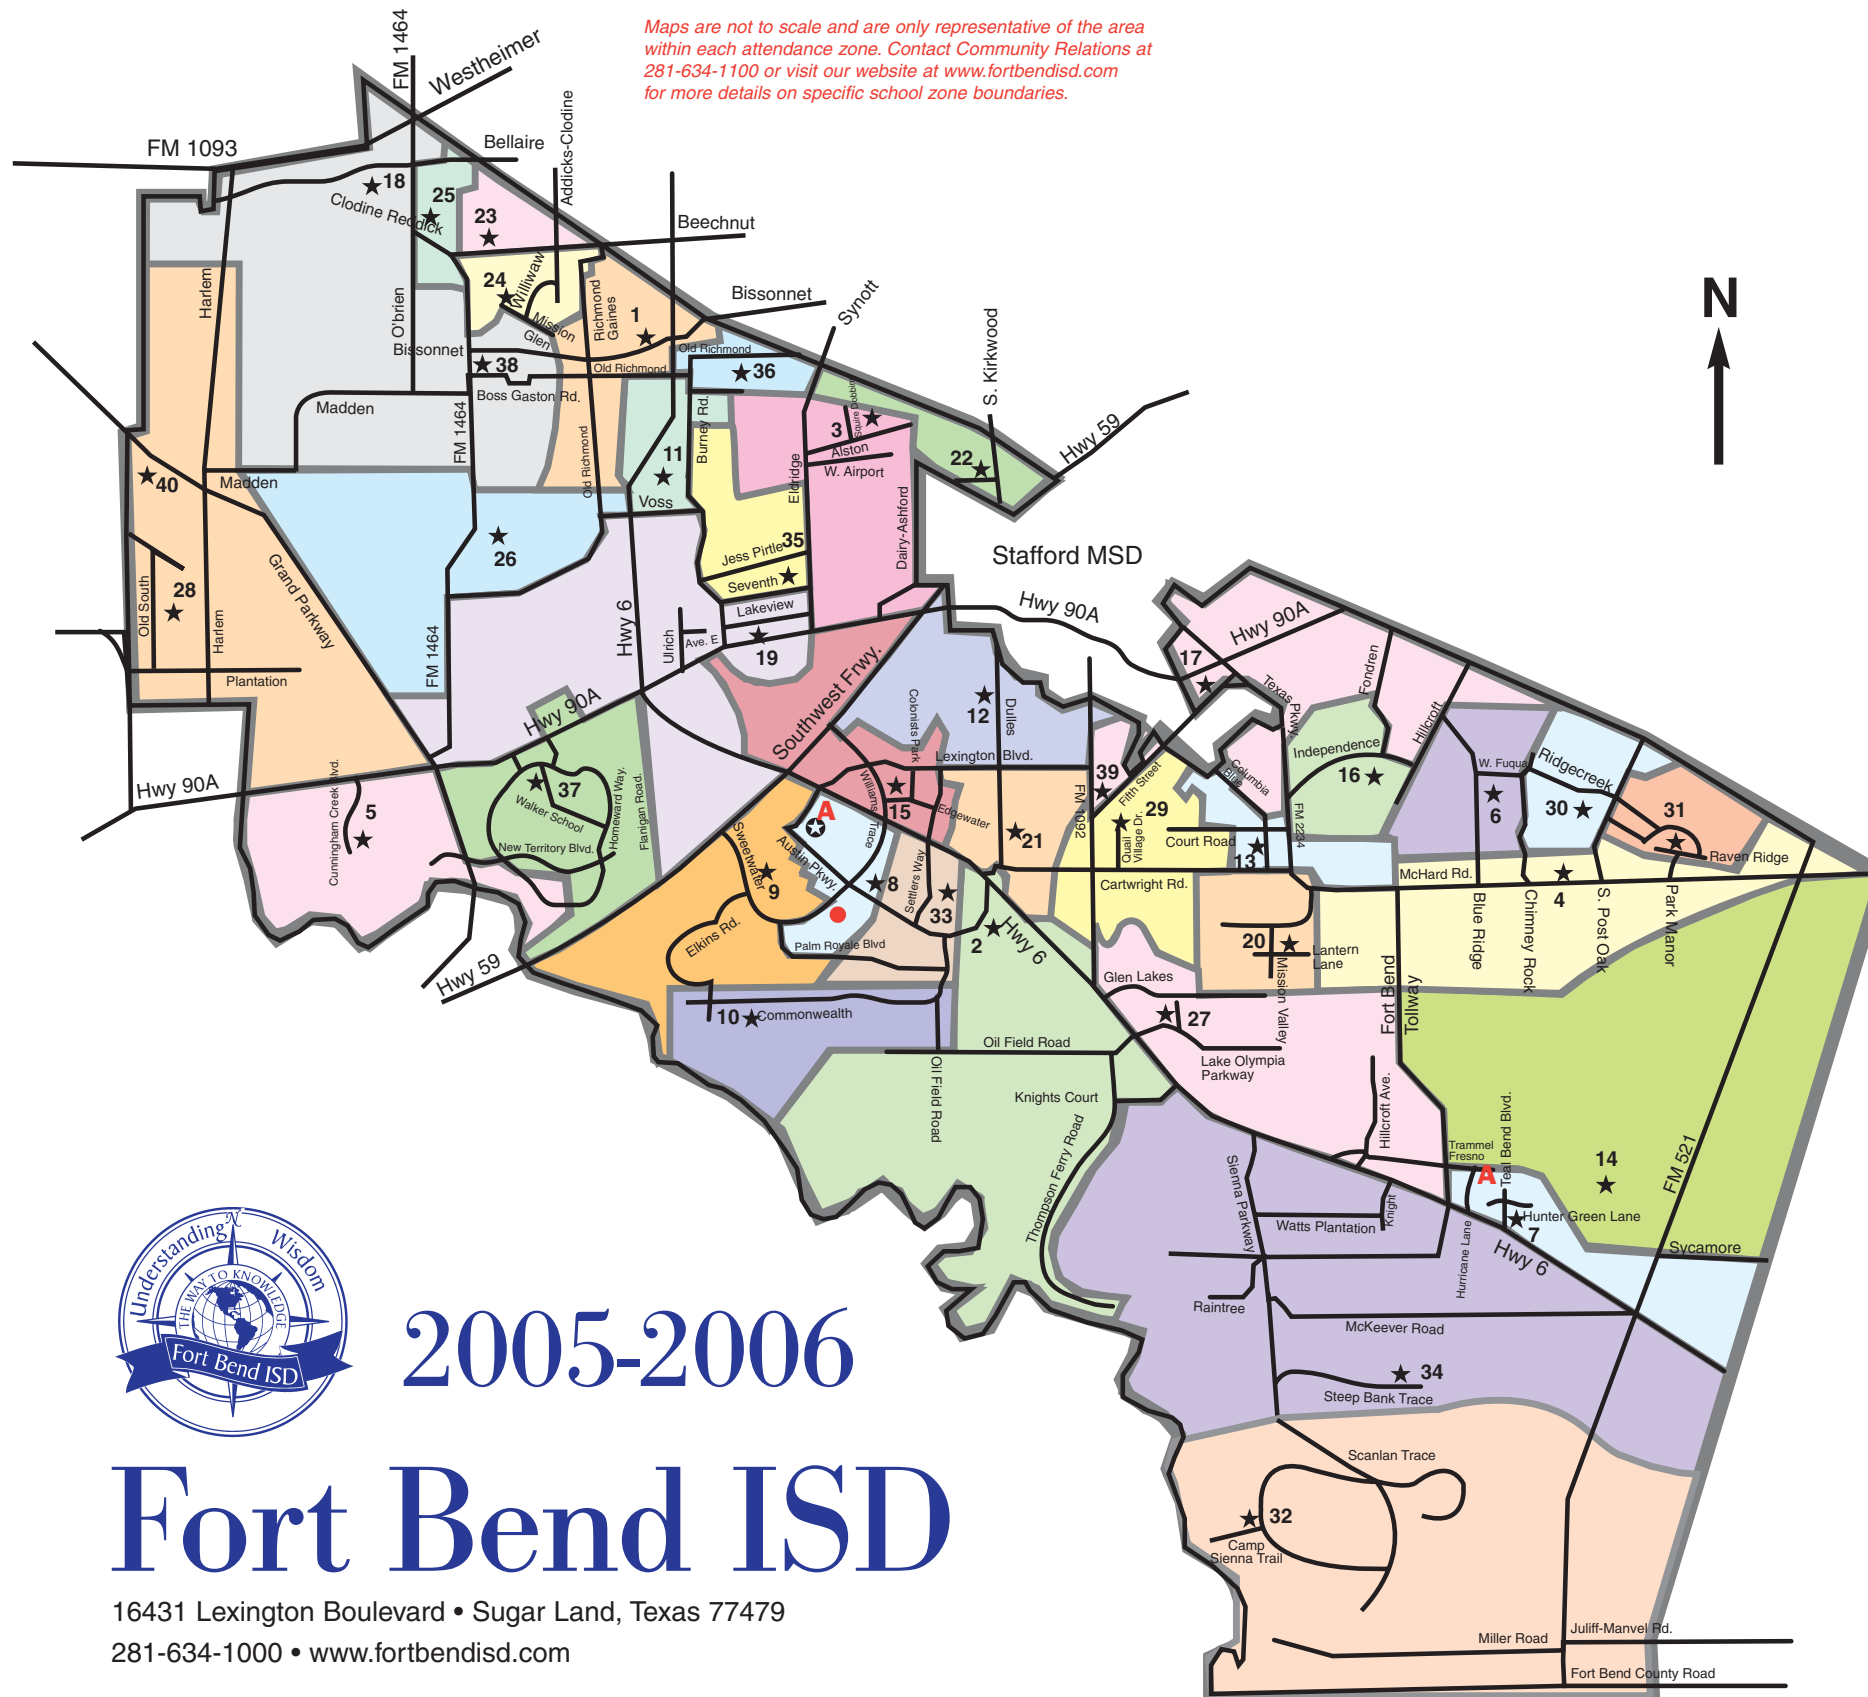

Elementary School Attendance Zones

Maps are not to scale and are only representative of the area within each attendance zone. Contact Community Relations at 281-634-1100 or visit our website at www.fortbendisd.com for more details on specific school zone boundaries.