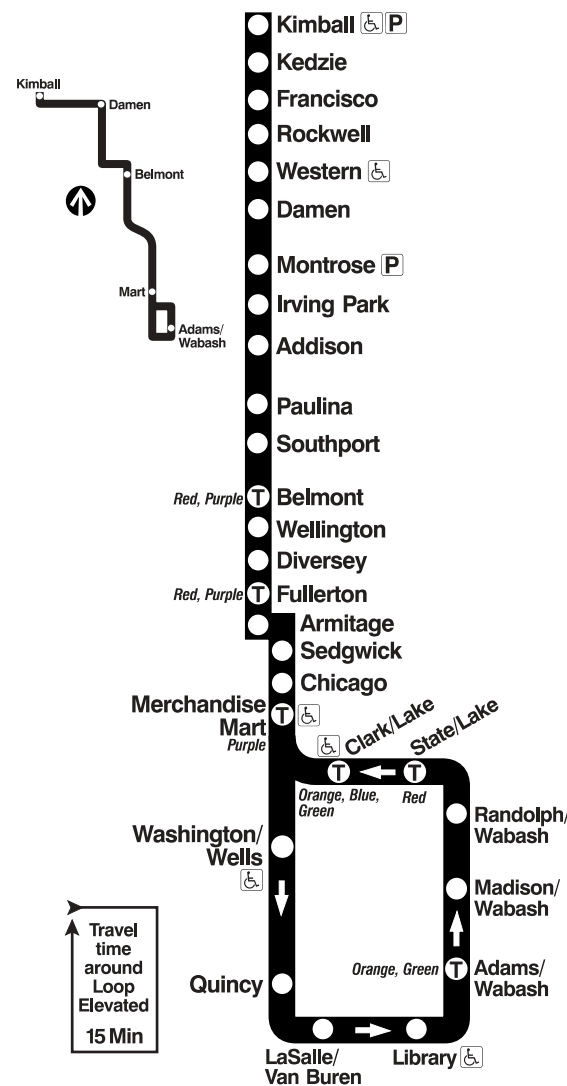

For trains after midnight on Sunday nights, see weekday schedule.

to Downtown

Trains shown with a 'b' end at Belmont.

Trains leave at minutes shown past each hour.	
Midn	08 21 33b 46b
1am	00b 15b 30b 45b
2am	00b 15b
3am	
4am	
5am	12b 27b 42b 57b
6am	12b 27b 42b 57 59b
7am	12 14b 24 36 48
8am	00 11 21 31 41 51
9am	01 11 21 31 41 51
10am	01 11 21 31 41 51
11am	01 11 21 31 41 51
Noon	01 11 21 31 41 51
1pm	01 11 21 31 41 51
2pm	01 11 21 31 41 51
3pm	01 11 21 31 41 51
4pm	01 11 21 31 41 51
5pm	01 11 21 31 41 51
6pm	01 12 23 34 42 52
7pm	02 12 22 32 42 52
8pm	02 12 22 32 42 52
9pm	02 12 22 32 42 52
10pm	02 12 22 32 42 52
11pm	06 21 36 51 59b

BROWN LINE MAP

- Station
- T Free Transfer
- ♿ Accessible Station
- P Parking Available
- ↓ Direction around Loop

CHICAGO TRANSIT AUTHORITY

Paulina Brown Line Timetable

Effective January 2004

www.transitchicago.com

to Downtown

Trains shown with a 'b' end at Belmont.

Trains leave at minutes shown past each hour.	
Midn	Tue-Fri only: 01 12 22 33b 47b Mon only: 14b 29b 44b
1am	Tue-Fri only: 02b 17b 32b 47b Mon only:
2am	Tue-Fri only: 02b 17b Mon only:
3am	
4am	13b 28b 43b 57
5am	12 19 27 34 42 49 57
6am	04 11 18 25 33 40 46 52 58
7am	04 09 13 17 21 25 29 33 36 40 43 46 52 55 58
8am	01 04 07 10 13 16 19 22 25 28 35 39 42 52 58
9am	04 10 17 25 32 40 47 54
10am	02 09 17 24 32 39 47 54
11am	02 09 17 24 32 39 47 54
Noon	02 09 17 24 32 39 47 54
1pm	02 09 17 24 32 39 47 54
2pm	02 09 17 24 32 39 47 54
3pm	02 09 17 25 32 40 47 54
4pm	01 07 12 17 22 27 31 34 38 41 44 47 50 53 56 59
5pm	03 06 10 14 18 22 27 32 38 44 51 57
6pm	03 09 15 21 27 33 39 45 51 58
7pm	06 14 21 29 36 44 51 59
8pm	06 14 21 29 36 44 51 59
9pm	06 14 21 29 36 44 51
10pm	00 07 15 22 30 37 45 52
11pm	01 11 21 31 41 51