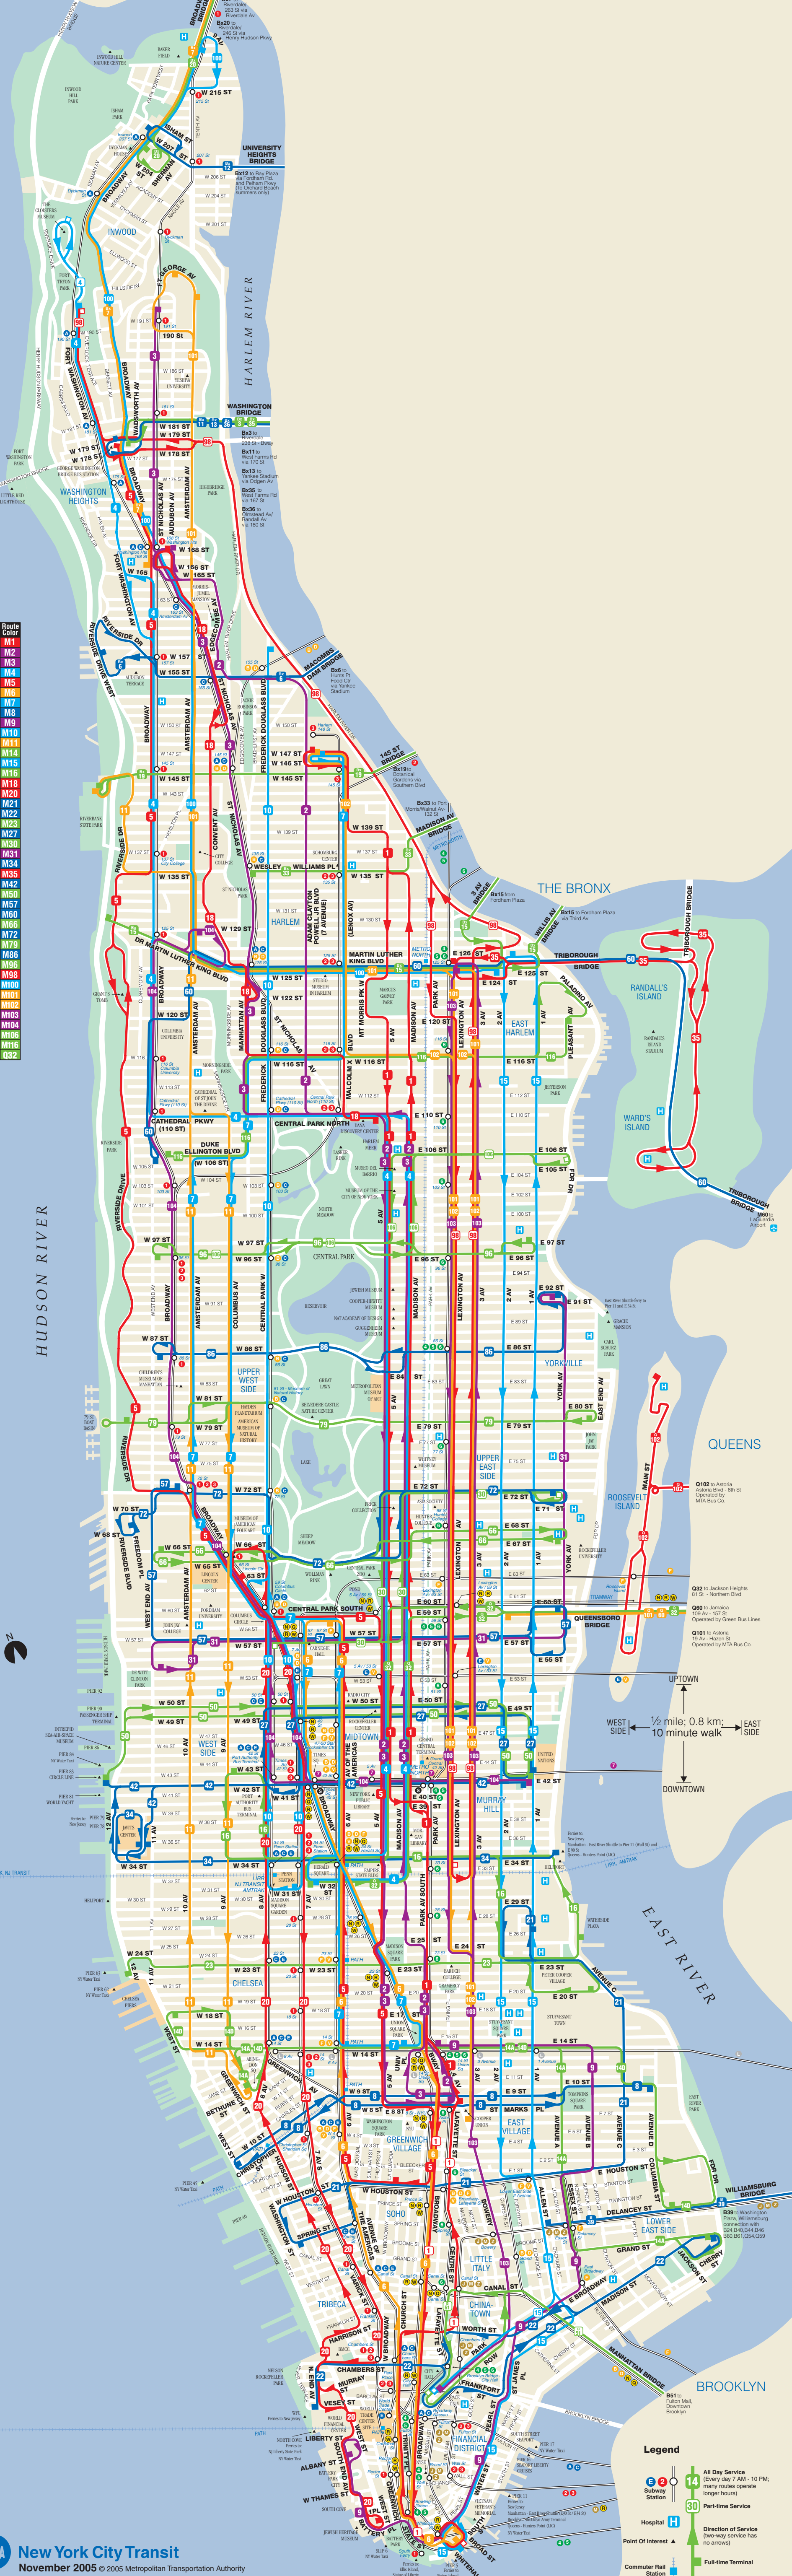

MTA Manhattan Bus Map

- Route Color**
- M1
 - M2
 - M3
 - M4
 - M5
 - M6
 - M7
 - M8
 - M9
 - M10
 - M11
 - M14
 - M15
 - M16
 - M18
 - M20
 - M21
 - M22
 - M23
 - M27
 - M30
 - M31
 - M34
 - M35
 - M42
 - M50
 - M57
 - M60
 - M66
 - M72
 - M79
 - M86
 - M96
 - M98
 - M100
 - M101
 - M102
 - M103
 - M104
 - M106
 - M116
 - Q32

WEST SIDE ← 1/2 mile; 0.8 km → EAST SIDE
 10 minute walk

↑ UPTOWN
 ↓ DOWNTOWN

Legend

- All Day Service (Every day 7 AM - 10 PM; many routes operate longer hours)
- Part-time Service
- Hospital
- Point of Interest
- Commuter Rail Station
- Direction of Service (two-way service has no arrows)
- Full-time Terminal
- Part-time Terminal