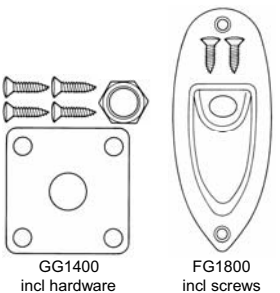

Miscellaneous Electrical Parts

DPDT Mini Switch

two-position	EP1106	8.00
three-position (on/off/on)	EP1107	12.95
three-position (on/on/on)	EP1108	14.25

4PDT Pickup Selector Switch, three-position (on/on/on) EP1111 29.95

Copper Shielding Tape (24" x 3 1/2"), self-adhesive EP1000 8.95