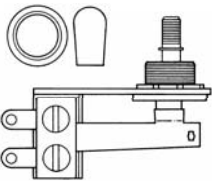

EP1100

Pots

DiMarzio Custom Taper Potentiometer

250K, includes mounting hardware	EP1200	6.50
500K, includes mounting hardware	EP1201	6.50
1 Meg, includes mounting hardware	EP1202	6.95

Push/Pull Potentiometer with integral DPDT Switch, audio taper

250K, includes hardware	EP1200PP	13.95
500K, includes hardware	EP1201PP	13.95

Knobs

Speed Knob, fits American split shaft potentiometers, numbered 1-10

<i>specify color:</i> black, creme, gold	DM2100	3.50

Speed Knob, fits American split shaft potentiometers, numbered 0-11

<i>specify color:</i> blue, creme, green, pink, violet, red, yellow	DM2200	3.50

Bell Knob, fits American split shaft potentiometers, numbered 1-10

<i>specify color:</i> black, creme, gold	DM2101	3.50

Bell Knob, fits American split shaft potentiometers, numbered 0-11

<i>specify color:</i> blue, creme, green, violet, red, yellow	DM2201	3.50

Brass Barrel Knob, fits solid shaft and DiMarzio split shaft potentiometers

black	DM2110BK	11.50
chrome	DM2110C	10.50
gold	DM2110G	12.50

Strat Replacement Knobs (1 Volume, 2 Tone), numbered 1-10

<i>Specify color:</i> black, white	DM2111	6.50
<i>Specify color:</i> violet, yellow	DM2111*	9.00

Capacitors & Resistors

	ORDER #	LIST
Capacitor, .001 microfarad	EP1001	1.50
Capacitor, .022 microfarad	EP1022	1.50
Capacitor, .033 microfarad	EP1033	1.50
Capacitor, .047 microfarad	EP1047	1.50
Capacitor, .1 microfarad	EP1050	2.00
Capacitor, 560 picofarad	EP1560	1.50
Resistor, 300K Ohms	EP2300	1.25

Switches & Knobs for Gibson

Switchcraft Toggle Switch

right angle (includes knob & flat-knurled nut)	EP1100	19.95
straight (includes knob & deep knurled nut)	EP1101	22.25