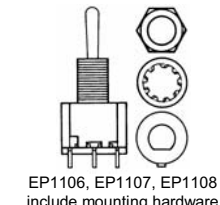

Replacement for Strat & Tele

Bridge Hardware Kit for Vintage Strats (includes height & intonation screws, springs & wrench) .....

ORDER # LIST

FH1400 5.25

Tremolo Bridge Springs

set of 5	FH1701	12.50

Neck Hardware

Guitar Nut for Gibson

graphite, slotted	GG1000GR	6.95

Guitar Nut for Fender

graphite	FG1000GR	6.95
plastic	FG1000P	2.95

Neck Plate Screws, 1 3/4" long (fits standard guitars)

chrome, set of 4	FH1100	3.00