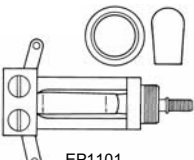

EP1101

Pots

DiMarzio Custom Taper Potentiometer

250K, includes mounting hardware	EP1200	6.50
500K, includes mounting hardware	EP1201	6.50
1 Meg, includes mounting hardware	EP1202	6.95

Push/Pull Potentiometer with integral DPDT Switch, audio taper

250K, includes hardware	EP1200PP	13.95
500K, includes hardware	EP1201PP	13.95

Knobs

Speed Knob, fits American split shaft potentiometers, numbered 1-10

<i>specify color:</i> black, creme, gold	DM2100	3.50

Speed Knob, fits American split shaft potentiometers, numbered 0-11

<i>specify color:</i> blue, creme, green, pink, violet, red, yellow	DM2200	3.50

Bell Knob, fits American split shaft potentiometers, numbered 1-10

<i>specify color:</i> black, creme, gold	DM2101	3.50

Bell Knob, fits American split shaft potentiometers, numbered 0-11

<i>specify color:</i> blue, creme, green, violet, red, yellow	DM2201	3.50

Brass Barrel Knob, fits solid shaft and DiMarzio split shaft potentiometers

black	DM2110BK	11.50
chrome	DM2110C	10.50
gold	DM2110G	12.50

Strat Replacement Knobs (1 Volume, 2 Tone), numbered 1-10

<i>Specify color:</i> black, white	DM2111	6.50
<i>Specify color:</i> violet, yellow	DM2111*	9.00

Capacitors & Resistors

	ORDER #	LIST
Capacitor, .001 microfarad	EP1001	1.50
Capacitor, .022 microfarad	EP1022	1.50
Capacitor, .033 microfarad	EP1033	1.50
Capacitor, .047 microfarad	EP1047	1.50
Capacitor, .1 microfarad	EP1050	2.00
Capacitor, 560 picofarad	EP1560	1.50
Resistor, 300K Ohms	EP2300	1.25

Switches & Knobs for Gibson

Switchcraft Toggle Switch

right angle (includes knob & flat-knurled nut)	EP1100	19.95
straight (includes knob & deep knurled nut)	EP1101	22.25