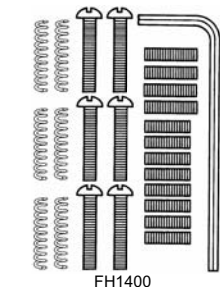

Body Hardware

Strat Pickguard, laminated

<i>Specify colors:</i> black/white/black or white/black/white	FG2108	19.95

Screws for Fender Style Pickguard & Backplate

black, set of 24	FH1000BK	7.50
chrome, set of 24	FH1000C	5.00
gold, set of 24	FH1000G	9.50

Screws for Gibson Style Pickguard & Backplate

black, set of 24	GH1000BK	6.50
chrome, set of 24	GH1000C	5.95
gold, set of 24	GH1000G	7.95

Vintage Strap Buttons

black, set of 2	FG1101BK	4.00
chrome, set of 2	FG1101C	3.00

Standard Strat Screw Kit: All Screws to Assemble a Standard Strat

chrome	FH3000C	9.25