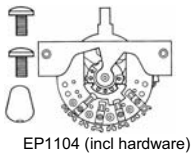

DM1200

Pots

DiMarzio Custom Taper Potentiometer

250K, includes mounting hardware	EP1200	6.50
500K, includes mounting hardware	EP1201	6.50
1 Meg, includes mounting hardware	EP1202	6.95

Push/Pull Potentiometer with integral DPDT Switch, audio taper

250K, includes hardware	EP1200PP	13.95
500K, includes hardware	EP1201PP	13.95

Knobs

Speed Knob, fits American split shaft potentiometers, numbered 1-10

<i>specify color:</i> black, creme, gold	DM2100	3.50

Speed Knob, fits American split shaft potentiometers, numbered 0-11

<i>specify color:</i> blue, creme, green, pink, violet, red, yellow	DM2200	3.50

Bell Knob, fits American split shaft potentiometers, numbered 1-10

<i>specify color:</i> black, creme, gold	DM2101	3.50

Bell Knob, fits American split shaft potentiometers, numbered 0-11

<i>specify color:</i> blue, creme, green, violet, red, yellow	DM2201	3.50

Brass Barrel Knob, fits solid shaft and DiMarzio split shaft potentiometers

black	DM2110BK	11.50
chrome	DM2110C	10.50
gold	DM2110G	12.50

Strat Replacement Knobs (1 Volume, 2 Tone), numbered 1-10

<i>Specify color:</i> black, white	DM2111	6.50
<i>Specify color:</i> violet, yellow	DM2111*	9.00

Capacitors & Resistors

	ORDER #	LIST
Capacitor, .001 microfarad	EP1001	1.50
Capacitor, .022 microfarad	EP1022	1.50
Capacitor, .033 microfarad	EP1033	1.50
Capacitor, .047 microfarad	EP1047	1.50
Capacitor, .1 microfarad	EP1050	2.00
Capacitor, 560 picofarad	EP1560	1.50
Resistor, 300K Ohms	EP2300	1.25

Switches & Knobs for Gibson

Switchcraft Toggle Switch

right angle (includes knob & flat-knurled nut)	EP1100	19.95
straight (includes knob & deep knurled nut)	EP1101	22.25