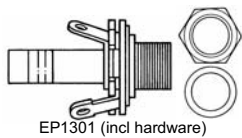

Jacks & Jackplates

Switchcraft Output Jack, includes mounting hardware

2-conductor	EP1301	3.95
stereo	EP1302	5.55

Acoustic Guitar End Pin Jack, mono / stereo, includes hardware..... EP1300 19.95

Jackplate, edgemount, includes hardware

black	GG1400BK	10.50
chrome	GG1400C	9.75
gold	GG1400G	11.50

Strat Replacement Jackplate, recessed, includes mounting screws

chrome	FG1800C	6.50

Miscellaneous Electrical Parts

DPDT Mini Switch

two-position	EP1106	8.00
three-position (on/off/on)	EP1107	12.95
three-position (on/on/on)	EP1108	14.25

4PDT Pickup Selector Switch, three-position (on/on/on) EP1111 29.95

Copper Shielding Tape (24" x 3 1/2"), self-adhesive EP1000 8.95

Replacement for Strat & Tele

Bridge Hardware Kit for Vintage Strats (includes height & intonation screws, springs & wrench) .....

ORDER # LIST

FH1400 5.25

Tremolo Bridge Springs

set of 5	FH1701	12.50

Neck Hardware

Guitar Nut for Gibson

graphite, slotted	GG1000GR	6.95

Guitar Nut for Fender

graphite	FG1000GR	6.95
plastic	FG1000P	2.95

Neck Plate Screws, 1 3/4" long (fits standard guitars)

chrome, set of 4	FH1100	3.00

Body Hardware

Strat Pickguard, laminated

<i>Specify colors:</i> black/white/black or white/black/white	FG2108	19.95

Screws for Fender Style Pickguard & Backplate

black, set of 24	FH1000BK	7.50
chrome, set of 24	FH1000C	5.00
gold, set of 24	FH1000G	9.50

Screws for Gibson Style Pickguard & Backplate

black, set of 24	GH1000BK	6.50
chrome, set of 24	GH1000C	5.95
gold, set of 24	GH1000G	7.95

Vintage Strap Buttons

black, set of 2	FG1101BK	4.00
chrome, set of 2	FG1101C	3.00