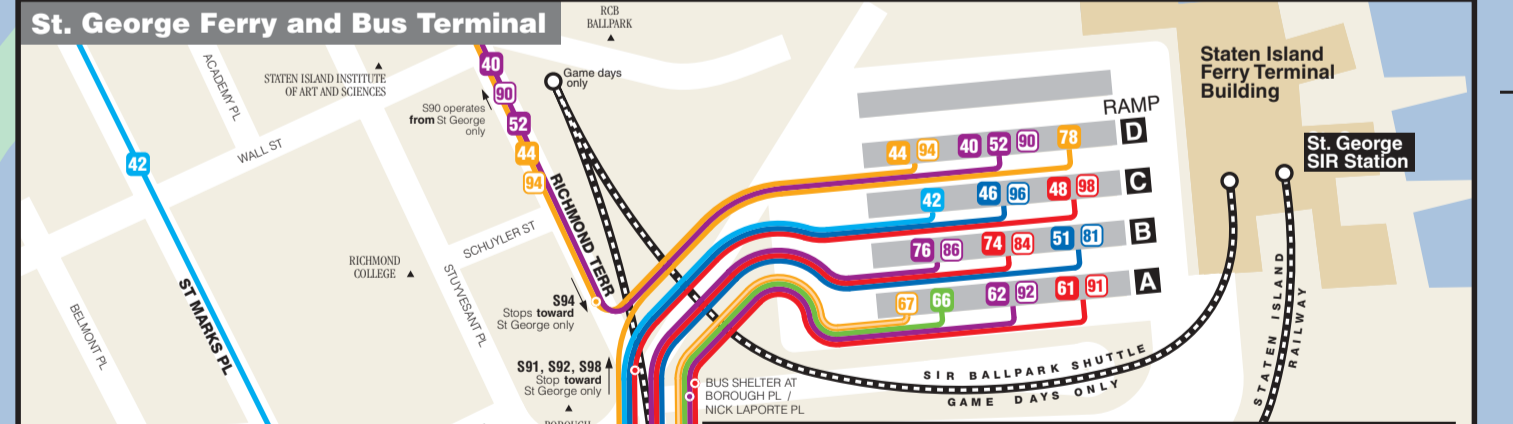

Bus Service from St. George Terminal

Route	Bus and Route	Weekdays	Saturdays	Sundays
61	S.I. Mall via Forest Hill Road	6:00 AM - 12:00 MID	7:00 AM - 11:00 PM	7:30 AM - 9:00 PM
62	S.I. Mall via Forest Hill Road LTD	4:32 PM - 7:15 PM	No Service	No Service
63	Travis via Victory Boulevard	All Times	No Service	No Service
64	Travis via Victory Boulevard LTD	4:51 PM - 6:46 PM	No Service	No Service
65	Port Richmond via Jewett Avenue	5:00 AM - 1:32 AM	No Service	No Service
66	Port Richmond via Watchogue Road	3:02 PM - 6:47 PM	No Service	No Service
67	Port Richmond via Forest Avenue	All Times	No Service	No Service
68	Tottenville via Arthur Kill Road LTD	4:30 PM - 6:00 PM	No Service	No Service
69	Tottenville via Arthur Kill Road	6:00 AM - 11:30 PM	7:00 AM - 11:30 PM	7:00 AM - 11:30 PM
70	Oakwood via Richmond Road LTD	4:50 PM - 10:00 PM	No Service	No Service
71	New Brighton via Brighton Avenue	6:00 AM - 1:30 AM	8:00 AM - 1:00 AM	8:00 AM - 1:00 AM
72	West Shore Plaza via Castleton Avenue	All Times	No Service	No Service
73	Mariners Harbor via Castleton Av LTD	4:30 PM - 7:15 PM	No Service	No Service
74	Arlington Terrace via Forest Av LTD	All Times	No Service	No Service
75	Arlington Terrace via Forest Av LTD	4:00 PM - 7:15 PM	No Service	No Service
76	Goethals Rd via Richmond Terrace	All Times	No Service	No Service
77	Goethals Rd via Richmond Terrace LTD	4:30 PM - 7:00 PM	No Service	No Service
78	S.I. Mall via Cary Avenue	5:30 AM - 12:00 MID	5:30 AM - 12:00 MID	5:30 AM - 12:00 MID
79	S.I. Mall via Cary Avenue LTD	4:50 PM - 7:00 PM	No Service	No Service
80	S.I. University Hospital via Tompkins Av	5:00 AM - 12:00 MID	5:00 AM - 12:00 MID	5:00 AM - 12:00 MID
81	Tottenville via Hyman Boulevard	All Times	No Service	No Service