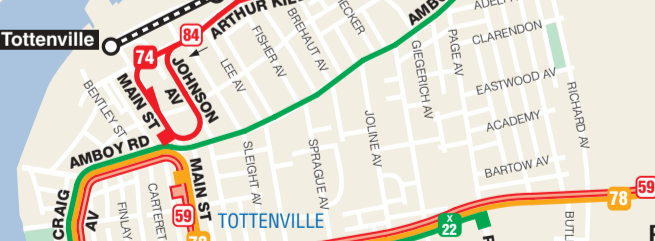

1. **Places of Interest**
2. **Alice Austen House, C-10**
     200 Bay Street
   - **Blue Heron Park, H-4**
     48 Pollack Avenue
   - **Children's Museum of Staten Island, A-8**
     1000 Richmond Terrace
   - **Clay Pit Ponds State Park Preserve, G-2**
     83 Nielsen Avenue
   - **College of Staten Island (CUNY), C-6**
     Willemoek Campus
   - **Conference House, I-1**
     7455 Hyman Boulevard
   - **Garibaldi-Muucci Museum, C-9**
     420 Tompkins Avenue
   - **Gateway National Recreational Area, D-10 (Fort Wadsworth)**
     New York Avenue
   - **High Rock Park Conservation Center, D-7**
     200 Nevada Avenue
   - **Staten Island Institute of Arts and Sciences, A-10**
     75 Shaysland Place
   - **Staten Island Mall, E-5**
     Richmond Av at Platinum Av
   - **Staten Island Zoo, B-8**
     614 Broadway
   - **Wagner College, C-9**
     631 Howard Avenue
   - **West Shore Plaza, D-4**
     South Avenue
   - **William T. Davis Wildlife Refuge, C-5**
     Travis and Richmond Avenues

St. John's Univ. (N. Dame College), B-9
300 Howard Avenue

Sung Harbor Cultural Center, A-8
1000 Richmond Terrace

Staten Island Botanical Garden, A-8
1000 Richmond Terrace

Staten Island Institute of Arts and Sciences, A-10
75 Shaysland Place

Staten Island Mall, E-5
Richmond Av at Platinum Av

Staten Island Zoo, B-8
614 Broadway

Wagner College, C-9
631 Howard Avenue

West Shore Plaza, D-4
South Avenue

William T. Davis Wildlife Refuge, C-5
Travis and Richmond Avenues

Staten Island Ferry Departure Times

from Staten Island St. George Terminal		from Manhattan South Ferry/Whitehall St	
Monday - Friday		Monday - Friday	
6:00 AM	10:30 AM	6:00 AM	10:30 AM
6:20	11:00	6:30	11:00
6:40	11:30	6:50	11:30
7:00	12:00	7:10	12:00
7:15	12:30	7:30	12:30
7:30	1:00	7:45	1:00
7:45	1:30	8:00	1:30
8:00	2:00	8:15	2:00
8:15	2:30	8:30	2:30
8:30	3:00	8:45	3:00
8:45	3:30	9:00	3:30
9:00	3:50	9:15	4:00
9:30	4:10	9:30	4:20
10:00 AM	4:30 PM	10:00 AM	4:40 PM

Saturday, Sunday and Holidays		Saturday, Sunday and Holidays	
6:00 AM	12:30 PM	6:30 AM	1:00 PM
7:00	1:00	7:30	1:30
8:00	1:30	8:30	2:00
9:00	2:00	9:30	2:30
10:00	2:30	10:30	3:00
11:00	3:00	11:30	3:30
12:00	4:00 PM	12:30 PM	4:30 PM

Travel time approximately 25 minutes. Free information: (718) 815-BOAT (2628)