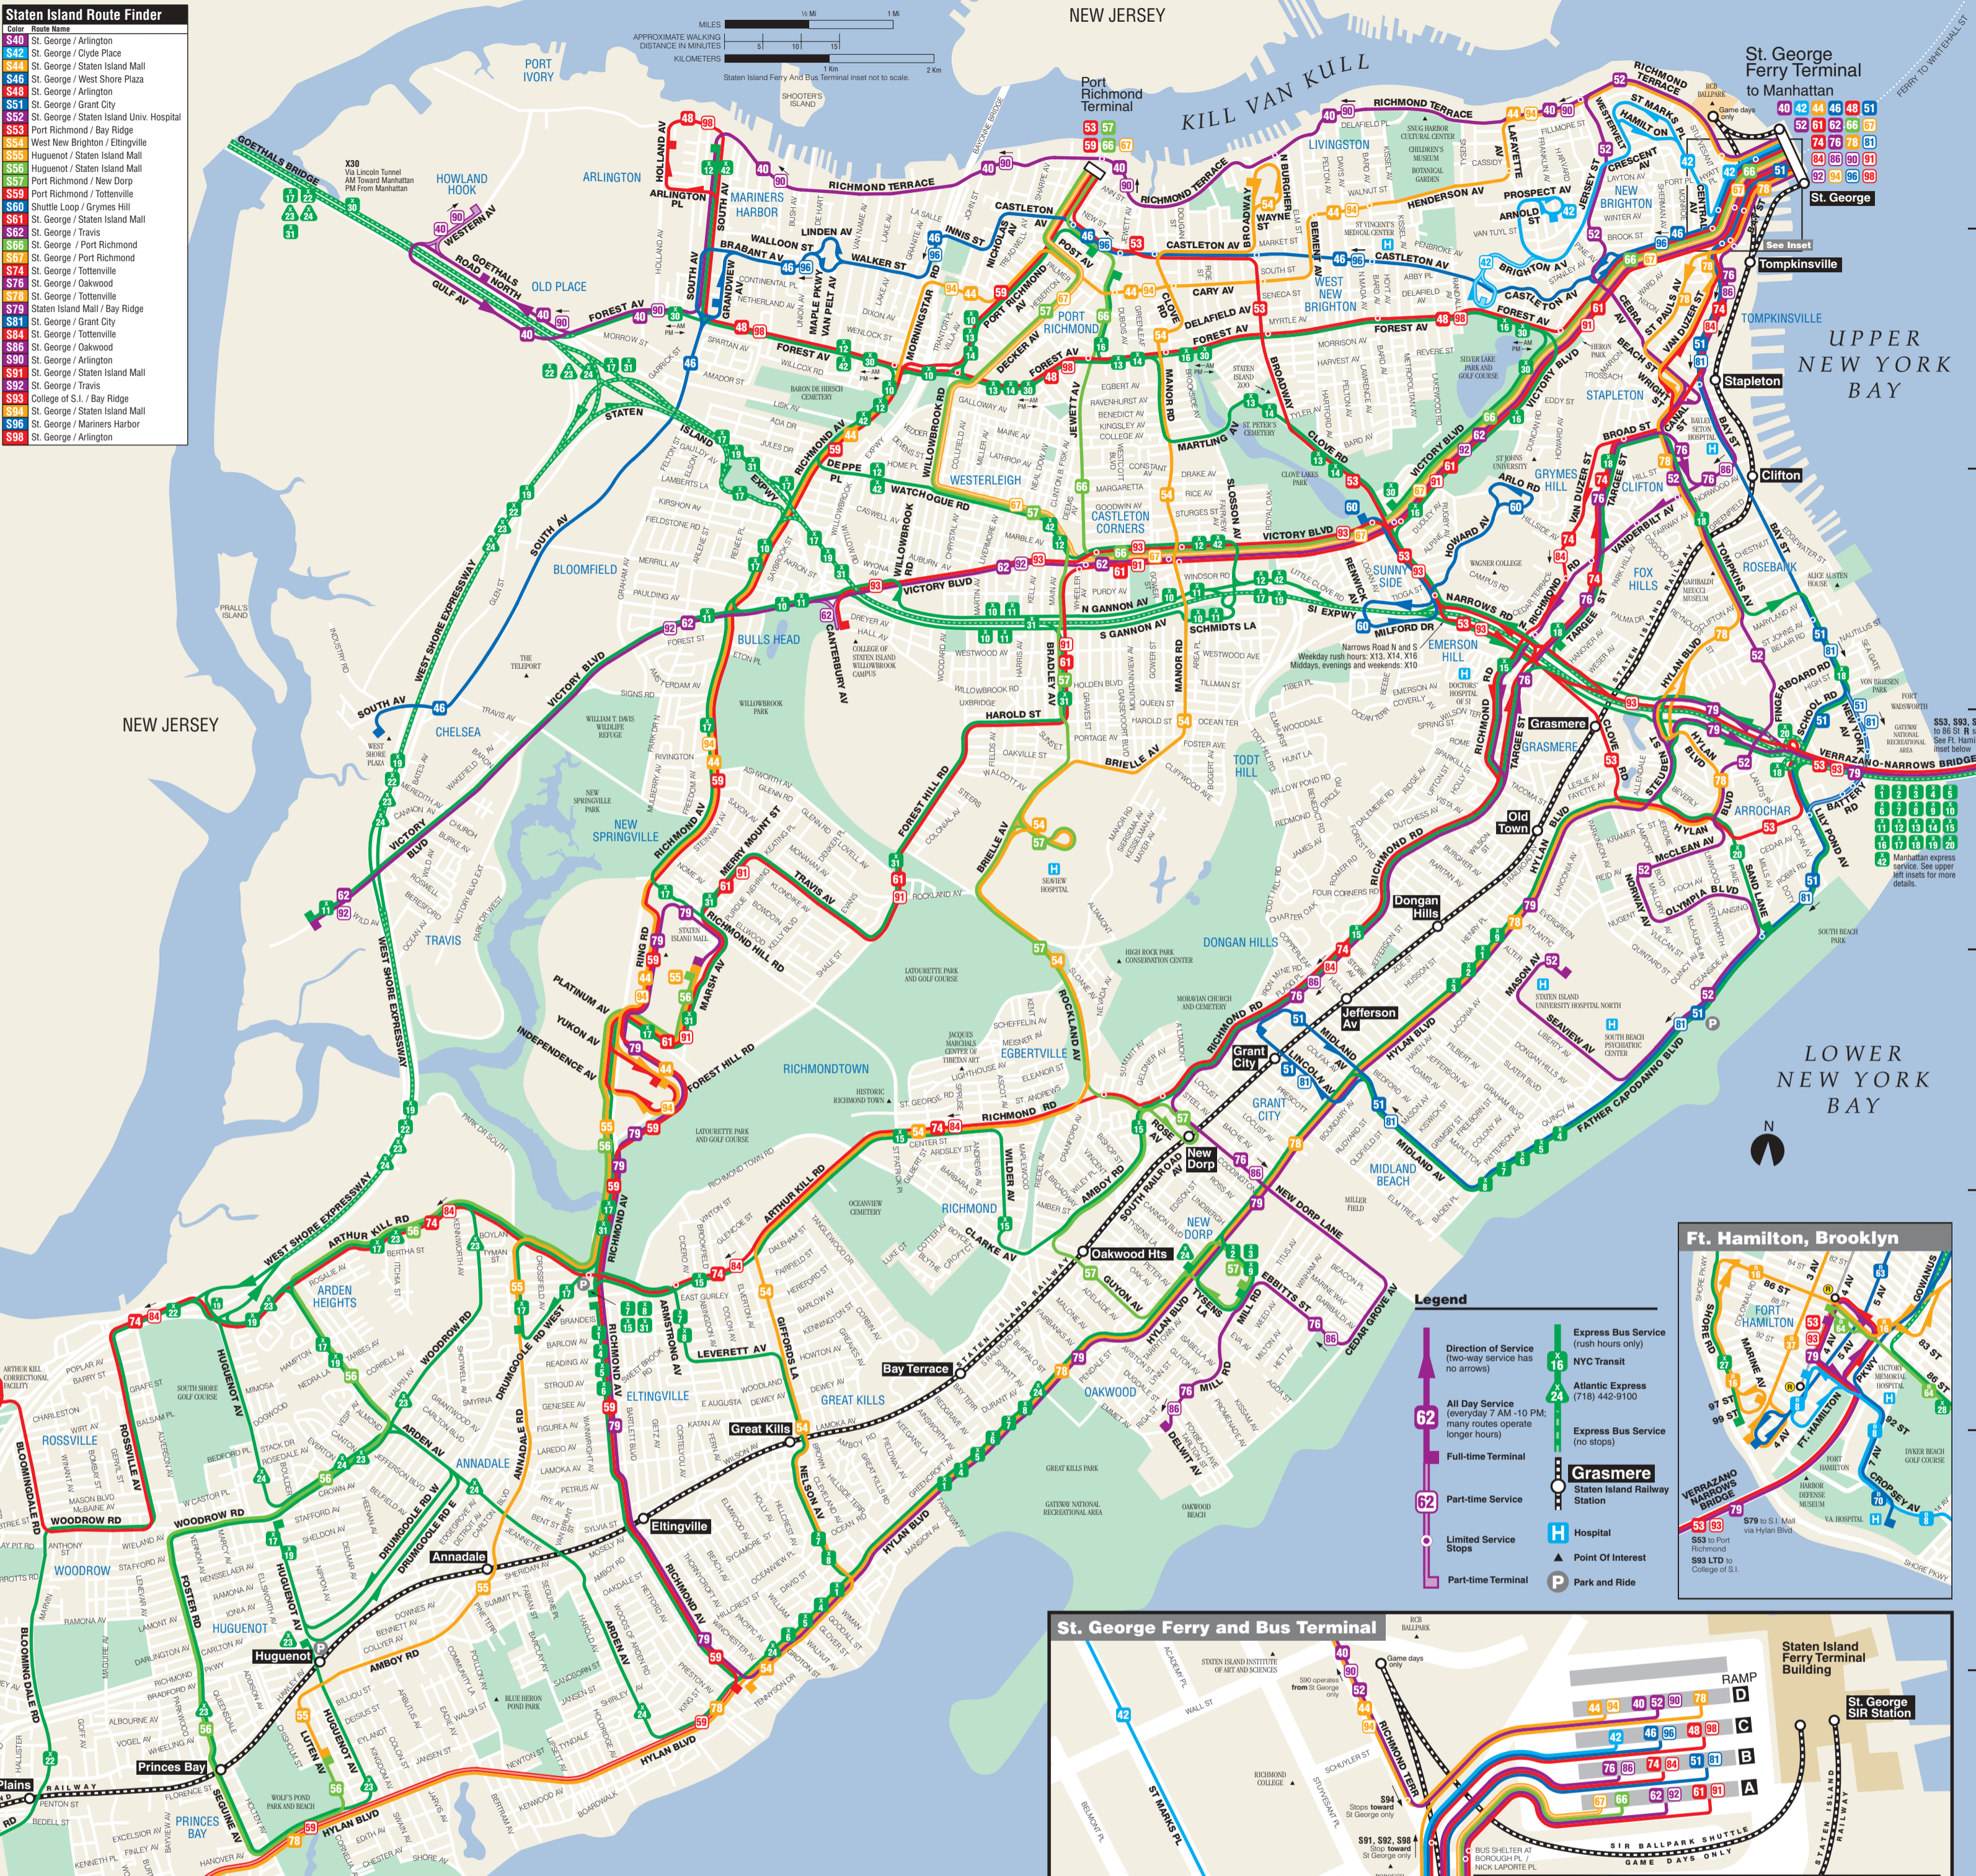

1. **Places of Interest**
2. **Alice Austen House, C-10**
     200 Bay Street
   - **Blue Heron Park, H-4**
     48 Pollack Avenue
   - **Children's Museum of Staten Island, A-8**
     1000 Richmond Terrace
   - **Clay Pit Ponds State Park Preserve, G-2**
     83 Nielsen Avenue
   - **College of Staten Island (CUNY), C-6**
     Willemoek Campus
   - **Conference House, I-1**
     7455 Hyman Boulevard
   - **Garibaldi-Muucci Museum, C-9**
     420 Tompkins Avenue
   - **Gateway National Recreational Area, D-10 (Fort Wadsworth)**
     New York Avenue
   - **High Rock Park Conservation Center, D-7**
     200 Nevada Avenue
   - **Staten Island Institute of Arts and Sciences, A-10**
     75 Shaysland Place
   - **Staten Island Mall, E-5**
     Richmond Av at Platinum Av
   - **Staten Island Zoo, B-8**
     614 Broadway
   - **Wagner College, C-9**
     631 Howard Avenue
   - **West Shore Plaza, D-4**
     South Avenue
   - **William T. Davis Wildlife Refuge, C-5**
     Travis and Richmond Avenues

St. John's Univ. (N. Dame College), B-9
300 Howard Avenue

Sung Harbor Cultural Center, A-8
1000 Richmond Terrace

Staten Island Botanical Garden, A-8
1000 Richmond Terrace

Staten Island Institute of Arts and Sciences, A-10
75 Shaysland Place

Staten Island Mall, E-5
Richmond Av at Platinum Av

Staten Island Zoo, B-8
614 Broadway

Wagner College, C-9
631 Howard Avenue

West Shore Plaza, D-4
South Avenue

William T. Davis Wildlife Refuge, C-5
Travis and Richmond Avenues

Staten Island Ferry Departure Times

from Staten Island St. George Terminal		from Manhattan South Ferry/Whitehall St	
Monday - Friday		Monday - Friday	
6:00 AM	10:30 AM	6:00 AM	10:30 AM
6:20	11:00	6:30	11:00
6:40	11:30	6:50	11:30
7:00	12:00	7:10	12:00
7:15	12:30	7:30	12:30
7:30	1:00	7:45	1:00
7:45	1:30	8:00	1:30
8:00	2:00	8:15	2:00
8:15	2:30	8:30	2:30
8:30	3:00	8:45	3:00
8:45	3:30	9:00	3:30
9:00	3:50	9:15	4:00
9:30	4:10	9:30	4:20
10:00 AM	4:30 PM	10:00 AM	4:40 PM

Saturday, Sunday and Holidays		Saturday, Sunday and Holidays	
6:00 AM	12:30 PM	6:30 AM	1:00 PM
7:00	1:00	7:30	1:30
8:00	1:30	8:30	2:00
9:00	2:00	9:30	2:30
10:00	2:30	10:30	3:00
11:00	3:00	11:30	3:30
12:00	4:00 PM	12:30 PM	4:30 PM

Travel time approximately 25 minutes. Free information: (718) 815-BOAT (2628)