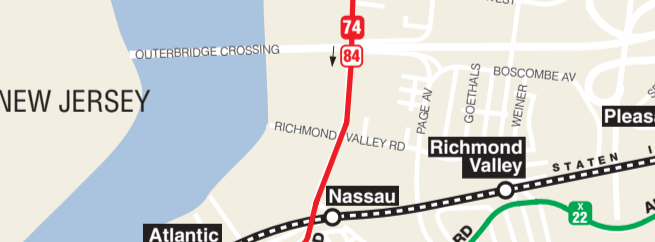

1. **Places of Interest**
2. **Alice Austen House, C-10**
     200 Bay Street
   - **Blue Heron Park, H-4**
     48 Pollack Avenue
   - **Children's Museum of Staten Island, A-8**
     1000 Richmond Terrace
   - **Clay Pit Ponds State Park Preserve, G-2**
     83 Nielsen Avenue
   - **College of Staten Island (CUNY), C-6**
     Willemoek Campus
   - **Conference House, I-1**
     7455 Hyman Boulevard
   - **Garibaldi-Muucci Museum, C-9**
     420 Tompkins Avenue
   - **Gateway National Recreational Area, D-10 (Fort Wadsworth)**
     New York Avenue
   - **High Rock Park Conservation Center, D-7**
     200 Nevada Avenue
   - **Staten Island Institute of Arts and Sciences, A-10**
     75 Shaysland Place
   - **Staten Island Mall, E-5**
     Richmond Av at Platinum Av
   - **Staten Island Zoo, B-8**
     614 Broadway
   - **Wagner College, C-9**
     631 Howard Avenue
   - **West Shore Plaza, D-4**
     South Avenue
   - **William T. Davis Wildlife Refuge, C-5**
     Travis and Richmond Avenues

St. John's Univ. (N. Dame College), B-9
300 Howard Avenue

Sung Harbor Cultural Center, A-8
1000 Richmond Terrace

Staten Island Botanical Garden, A-8
1000 Richmond Terrace

Staten Island Institute of Arts and Sciences, A-10
75 Shaysland Place

Staten Island Mall, E-5
Richmond Av at Platinum Av

Staten Island Zoo, B-8
614 Broadway

Wagner College, C-9
631 Howard Avenue

West Shore Plaza, D-4
South Avenue

William T. Davis Wildlife Refuge, C-5
Travis and Richmond Avenues

Staten Island Ferry Departure Times

from Staten Island St. George Terminal		from Manhattan South Ferry/Whitehall St	
Monday - Friday		Monday - Friday	
6:00 AM	10:30 AM	6:00 AM	10:30 AM
6:20	11:00	6:30	11:00
6:40	11:30	6:50	11:30
7:00	12:00	7:10	12:00
7:15	12:30	7:30	12:30
7:30	1:00	7:45	1:00
7:45	1:30	8:00	1:30
8:00	2:00	8:15	2:00
8:15	2:30	8:30	2:30
8:30	3:00	8:45	3:00
8:45	3:30	9:00	3:30
9:00	3:50	9:15	4:00
9:30	4:10	9:30	4:20
10:00 AM	4:30 PM	10:00 AM	4:40 PM

Saturday, Sunday and Holidays		Saturday, Sunday and Holidays	
6:00 AM	12:30 PM	6:30 AM	1:00 PM
7:00	1:00	7:30	1:30
8:00	1:30	8:30	2:00
9:00	2:00	9:30	2:30
10:00	2:30	10:30	3:00
11:00	3:00	11:30	3:30
12:00	4:00 PM	12:30 PM	4:30 PM

Travel time approximately 25 minutes. Free information: (718) 815-BOAT (2628)